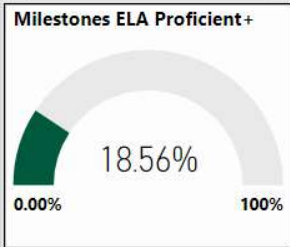

# Independence High School

2017-2018

Scorecard- HS

All data presented on this profile come from the 2017-2018 school year

**48.50**  
CCRPI Score

Climate Stars  
5 ★★★★★

Readiness	Progress	Content Mastery	Closing Gaps
29.30	77.70	38.60	5.30