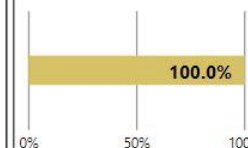

PSAT

Fall 2018

Test Takers Mean Total Score % Meeting Benchmark

(Bl... (Blank) (Blank)

AP

2018-19

Test Takers AP Exams passed

(Bla... (Blank)

4 Year Cohort Graduation Rate 2019

9th Grade On Track

Stability 2019

Mobility 2019

Milestones Proficient+ Overall 2019

Milestones Math Proficient+ 2019

Milestones ELA Proficient+ 2019