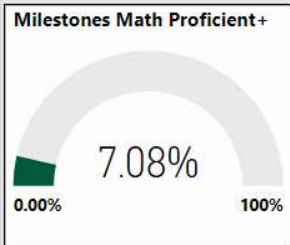

# Independence High School

2017-2018

Scorecard- HS

All data presented on this profile come from the 2017-2018 school year

**48.50**  
CCRPI Score

Climate Stars  
5 ★★★★★

Readiness	Progress	Content Mastery	Closing Gaps
29.30	77.70	38.60	5.30