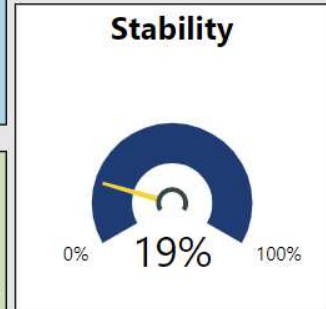

SAT

SAT Average	SAT Test Taker
927	43

SAT Measures

470 Mean EBRW SAT	457 Mean Math SAT