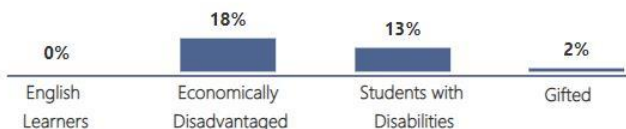

Y

Turnaround School? 2019

N

Number of Students

268

Racial Composition

Ethnicity	Percentage	# of Students
Hispanic	45.52%	122
White	25.37%	68
Black	22.76%	61
Other	5.60%	15
Asian	0.75%	2

Program Enrollment