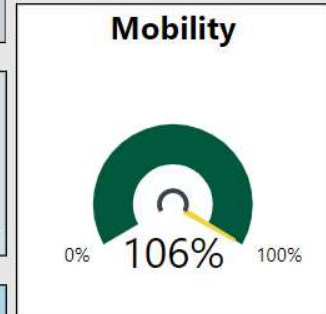

CSI School ?  
**Y**

Turnaround School ?  
**N**

**ACT**

ACT Average	ACT Test Taker
18.30	10

ACT Measure

18.40 ACT English	18.50 ACT Math
17.90 ACT Reading	18.20 ACT Science

**PSAT**

PSAT Average	PSAT Test Ta...
(Blank)	5