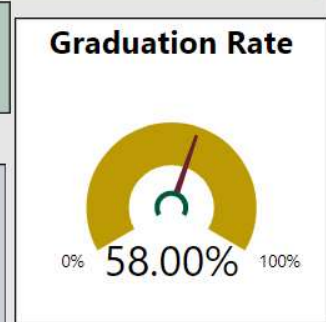

CSI School ?
Y

Turnaround School ?
N