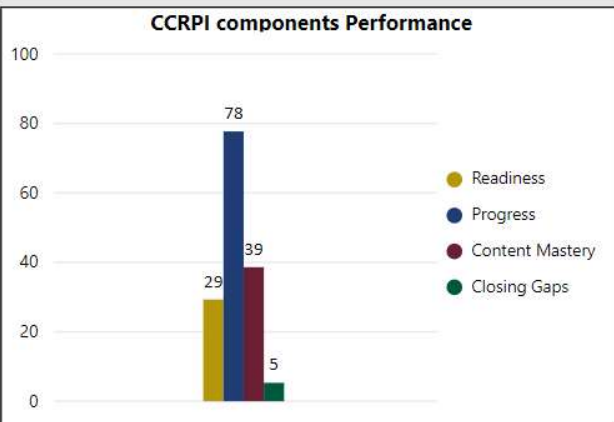

# Independence High School

2017-2018

Scorecard- HS

All data presented on this profile come from the 2017-2018 school year

**48.50**  
CCRPI Score

Climate Stars  
5 ★★★★★

Readiness	Progress	Content Mastery	Closing Gaps
29.30	77.70	38.60	5.30