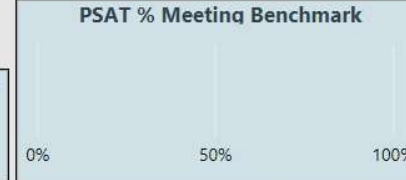

CSI School ?  
**Y**

Turnaround School ?  
**N**

**ACT**

ACT Average	ACT Test Taker
18.30	10

ACT Measure

18.40 ACT English	18.50 ACT Math
17.90 ACT Reading	18.20 ACT Science

**PSAT**

PSAT Average	PSAT Test Ta...
(Blank)	5