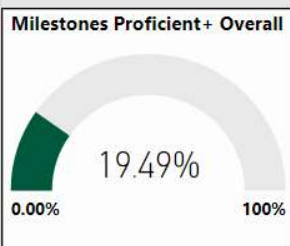

# Independence High School

2017-2018

Scorecard- HS

All data presented on this profile come from the 2017-2018 school year

**48.50**  
CCRPI Score

Climate Stars  
5 ★★★★★

Readiness	Progress	Content Mastery	Closing Gaps
29.30	77.70	38.60	5.30