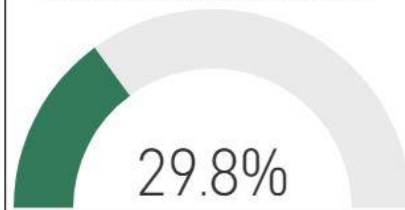

Milestones ELA Proficient+ 2019