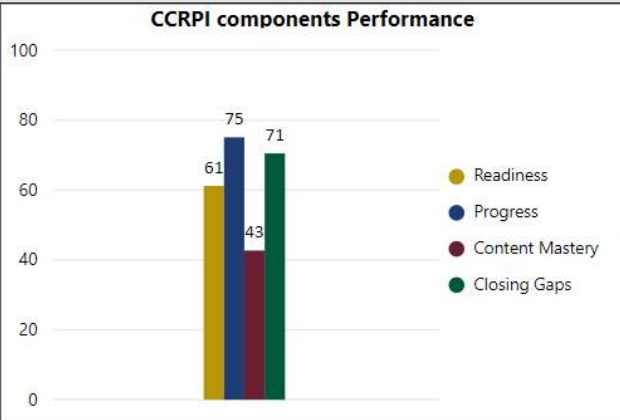

School Name

Creekside High School

2017-2018

Scorecard- HS

All data presented on this profile come from the 2017-2018 school year

| Readiness | Progress | Content Mastery | Closing Gaps |
|-----------|----------|-----------------|--------------|
| 61.20 | 75.10 | 42.70 | 70.50 |

CSI School ?
N

Turnaround School ?
N