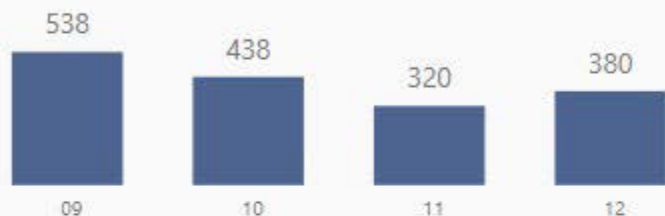

Creekside High School

Number of Students

1,673

Students for Each Grade

Racial Composition

Ethnicity	Percentage	# of Students
Black	88.19%	1476
Hispanic	8.65%	145
Other	1.97%	33
White	0.89%	14
Asian	0.30%	5