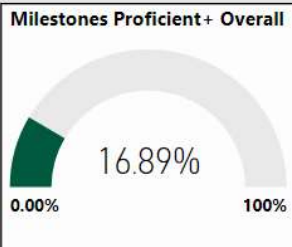

School Name

Creekside High School

2017-2018

Scorecard- HS

All data presented on this profile come from the 2017-2018 school year

| Readiness | Progress | Content Mastery | Closing Gaps |
|-----------|----------|-----------------|--------------|
| 61.20 | 75.10 | 42.70 | 70.50 |

CSI School ?
N

Turnaround School ?
N