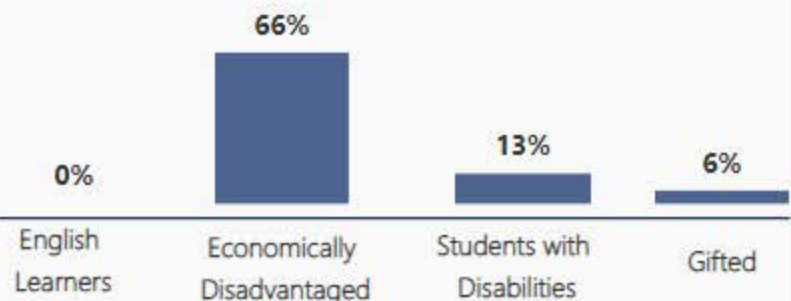

Program Enrollment