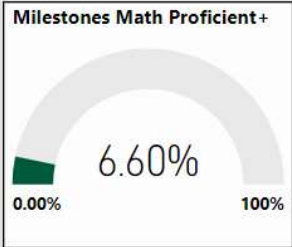

School Name

Creekside High School

2017-2018

Scorecard- HS

All data presented on this profile come from the 2017-2018 school year

| Readiness | Progress | Content Mastery | Closing Gaps |
|-----------|----------|-----------------|--------------|
| 61.20 | 75.10 | 42.70 | 70.50 |