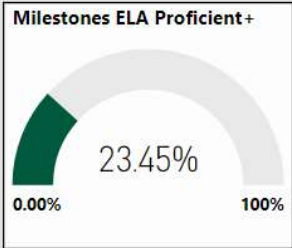

School Name

Creekside High School

2017-2018

Scorecard- HS

All data presented on this profile come from the 2017-2018 school year

| Readiness | Progress | Content Mastery | Closing Gaps |
|-----------|----------|-----------------|--------------|
| 61.20 | 75.10 | 42.70 | 70.50 |