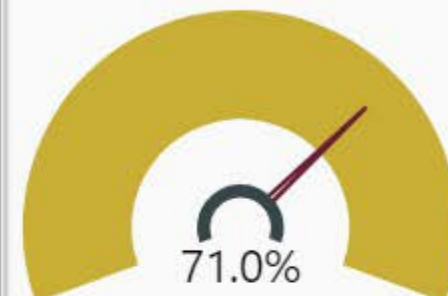

9th Grade On Track 2021

SAT

2020-21

Test Takers

122

Mean Total Score

911

ACT

2020-21

Test Takers

30

Composite Score

18.7

AP

2020-21

Test Takers

98

AP Exams Passed

23.0%