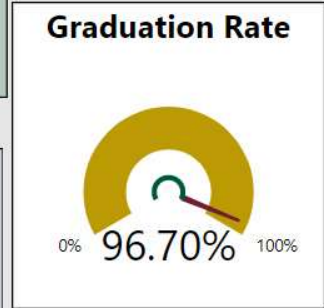

ACT Measure

26.40 ACT English	26.40 ACT Math
26.80 ACT Reading	25.80 ACT Science