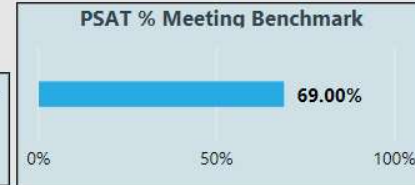

ACT Measure

26.40 ACT English	26.40 ACT Math
26.80 ACT Reading	25.80 ACT Science