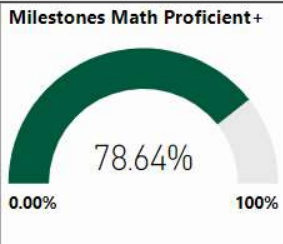

2017-2018

Scorecard- HS

School Name

Chattahoochee High School

All data presented on this profile come from the 2017-2018 school year

Readiness	Progress	Content Mastery	Closing Gaps
89.40	97.10	100.00	88.90