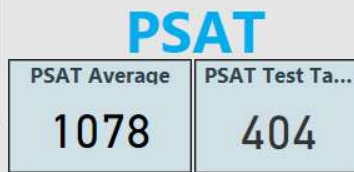

ACT Measure

26.40 ACT English	26.40 ACT Math
26.80 ACT Reading	25.80 ACT Science