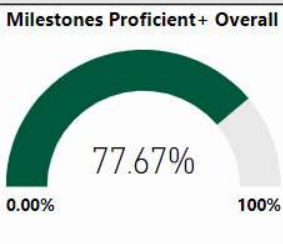

2017-2018

Scorecard- HS

School Name

Chattahoochee High School

All data presented on this profile come from the 2017-2018 school year

Readiness	Progress	Content Mastery	Closing Gaps
89.40	97.10	100.00	88.90