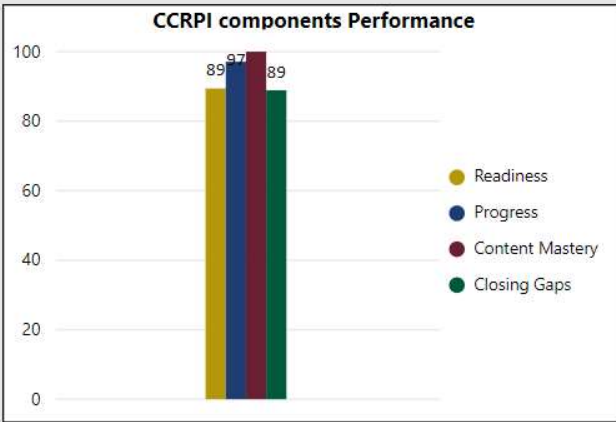

2017-2018

Scorecard- HS

School Name

Chattahoochee High School

All data presented on this profile come from the 2017-2018 school year

Readiness	Progress	Content Mastery	Closing Gaps
89.40	97.10	100.00	88.90

CSI School ?
N

Turnaround School ?
N

ACT Measure

26.40 ACT English	26.40 ACT Math
26.80 ACT Reading	25.80 ACT Science

SAT Measures

611 Mean EBRW SAT	629 Mean Math SAT
----------------------	----------------------