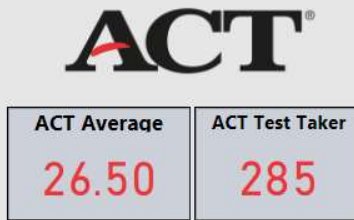

CSI School ?
N

Turnaround School ?
N