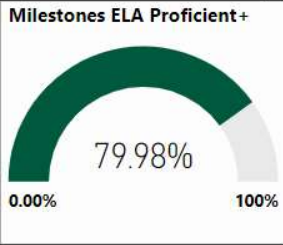

2017-2018

Scorecard- HS

School Name

Chattahoochee High School

All data presented on this profile come from the 2017-2018 school year

Readiness	Progress	Content Mastery	Closing Gaps
89.40	97.10	100.00	88.90