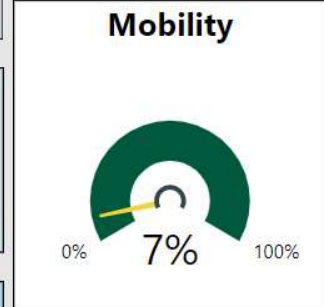

ACT Measure

26.40 ACT English	26.40 ACT Math
26.80 ACT Reading	25.80 ACT Science