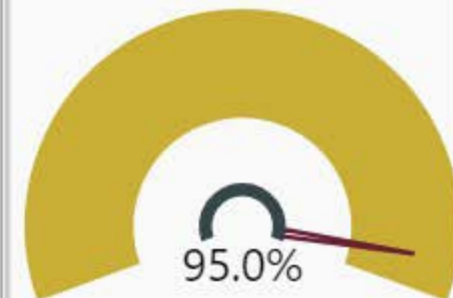

9th Grade On Track 2021

SAT

2020-21

Test Takers

165

Mean Total Score

1127

ACT

2020-21

Test Takers

111

Composite Score

25.1

AP

2020-21

Test Takers

442

AP Exams Passed

60.9%