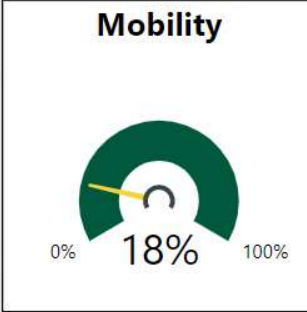

ACT

ACT Average	ACT Test Taker
23.30	224

ACT Measure

23.40 ACT English	22.60 ACT Math
24.00 ACT Reading	22.80 ACT Science