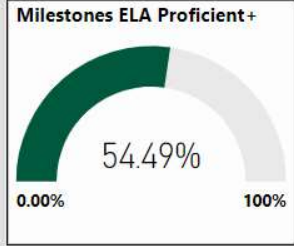

2017-2018

All data presented on this profile come from the 2017-2018 school year

Scorecard- HS

Readiness	Progress	Content Mastery	Closing Gaps
78.20	86.40	74.10	72.20

CSI School ?
N

Turnaround School ?
N

ACT