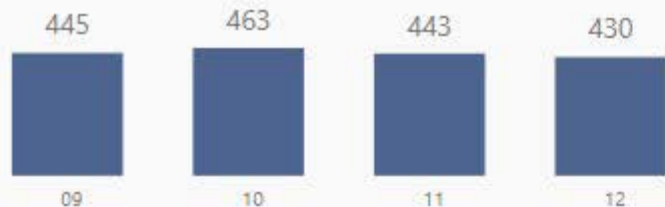

Centennial High School

Number of Students

1,781

Students for Each Grade

Racial Composition

Ethnicity	Percentage	# of Students
White	38.97%	694
Hispanic	28.69%	511
Black	23.98%	427
Other	4.32%	77
Asian	4.04%	72