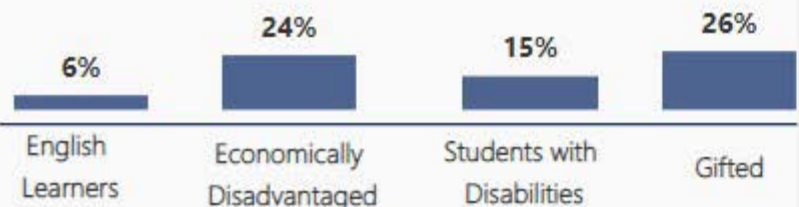

Program Enrollment