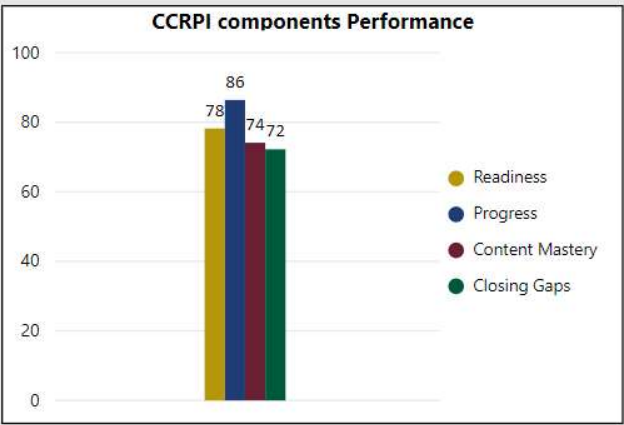

2017-2018

All data presented on this profile come from the 2017-2018 school year

Scorecard- HS

Readiness	Progress	Content Mastery	Closing Gaps
78.20	86.40	74.10	72.20

CSI School ?
N

Turnaround School ?
N

ACT