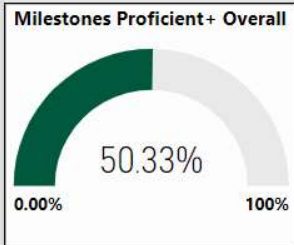

2017-2018

All data presented on this profile come from the 2017-2018 school year

Scorecard- HS

Readiness	Progress	Content Mastery	Closing Gaps
78.20	86.40	74.10	72.20

CSI School ?
N

Turnaround School ?
N

ACT