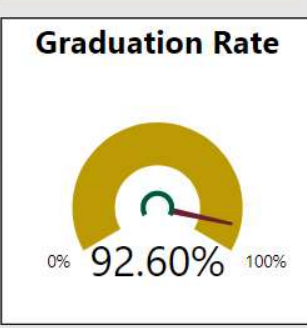

2017-2018

All data presented on this profile come from the 2017-2018 school year

Scorecard- HS

Readiness	Progress	Content Mastery	Closing Gaps
78.20	86.40	74.10	72.20

CSI School ?
N

Turnaround School ?
N

ACT