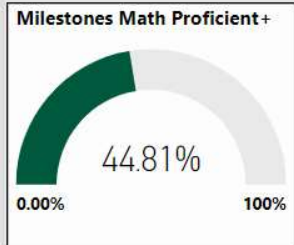

2017-2018

All data presented on this profile come from the 2017-2018 school year

Scorecard- HS

Readiness	Progress	Content Mastery	Closing Gaps
78.20	86.40	74.10	72.20

CSI School ?
N

Turnaround School ?
N

ACT