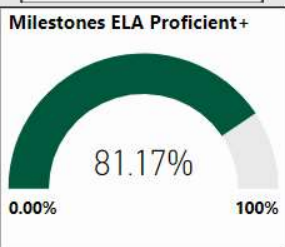

School Name
Cambridge High School

2017-2018

Scorecard- HS

All data presented on this profile come from the 2017-2018 school year

CSI School ?
N

Turnaround School ?
N

Readiness	Progress	Content Mastery	Closing Gaps
90.80	95.10	98.00	73.40