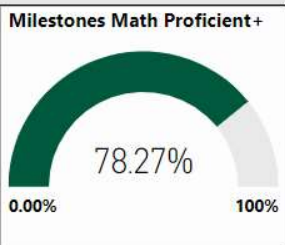

School Name
Cambridge High School

2017-2018

Scorecard- HS

All data presented on this profile come from the 2017-2018 school year

CSI School ?
N

Turnaround School ?
N

Readiness	Progress	Content Mastery	Closing Gaps
90.80	95.10	98.00	73.40