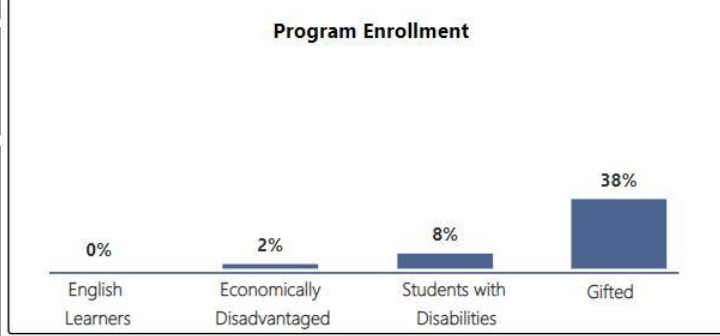

CSI School? 2019

N

Turnaround School? 2019

N

Number of Students

2088

Racial Composition

Ethnicity	Percentage	# of Students
White	67.86%	1417
Asian	12.40%	259
Black	9.00%	188
Hispanic	7.81%	163
Other	2.92%	61

SAT
2018-19

Test Takers: 385
Mean Total Score: 1185

PSAT
Fall 2018

Test Takers: 471
Mean Total Score: 1049
% Meeting Benchmark: 69.0%

ACT
2018-19

Test Takers: 348
Composite Score: 25.2

AP
2018-19

Test Takers: 2060
AP Exams passed: 76.9%