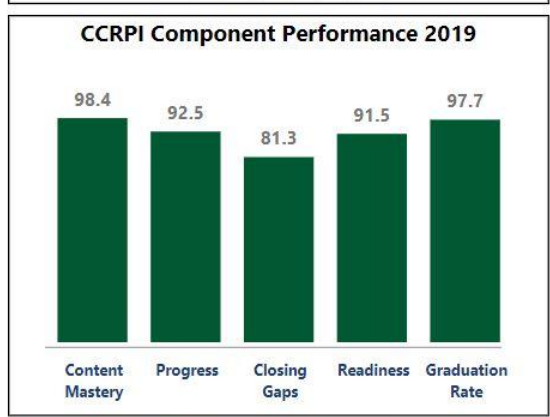

School Name

Cambridge High School

CCRPI Score 2019

93.8

Climate Star Rating 2019

5 ★★★★★

Financial Efficiency Star Rating 2018

4.5 ★★★★★

CSI School? 2019

N

Turnaround School? 2019

N

Number of Students

2088

Racial Composition

Ethnicity	Percentage	# of Students
White	67.86%	1417
Asian	12.40%	259
Black	9.00%	188
Hispanic	7.81%	163
Other	2.92%	61