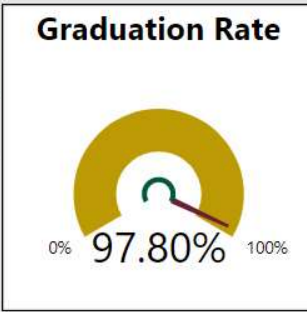

School Name
Cambridge High School

2017-2018

Scorecard- HS

All data presented on this profile come from the 2017-2018 school year

CSI School ?
N

Turnaround School ?
N

Readiness	Progress	Content Mastery	Closing Gaps
90.80	95.10	98.00	73.40