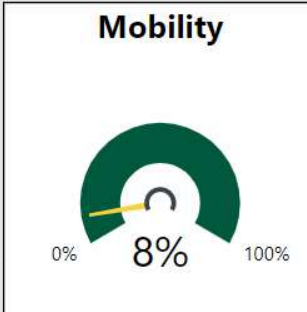

School Name
Cambridge High School

2017-2018

Scorecard- HS

All data presented on this profile come from the 2017-2018 school year

CSI School ?
N

Turnaround School ?
N

Readiness	Progress	Content Mastery	Closing Gaps
90.80	95.10	98.00	73.40