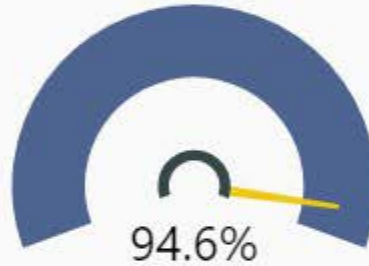

Stability 2021

CSI School? 2019

N

Turnaround School? 2019

N