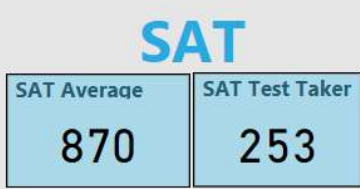

ACT Measure

15.30 ACT English	16.30 ACT Math
16.70 ACT Reading	16.80 ACT Science