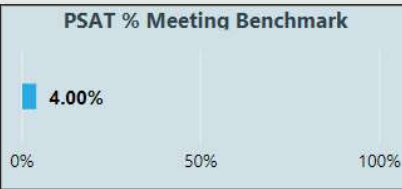

ACT Measure

15.30 ACT English	16.30 ACT Math
16.70 ACT Reading	16.80 ACT Science