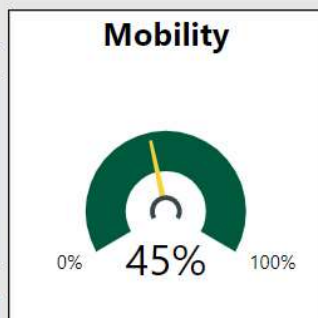

ACT Measure

15.30 ACT English	16.30 ACT Math
16.70 ACT Reading	16.80 ACT Science