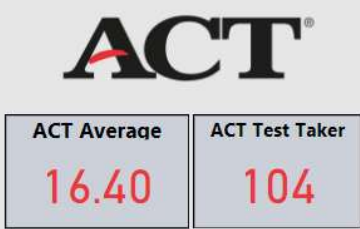

CSI School ?
N

Turnaround School ?
N