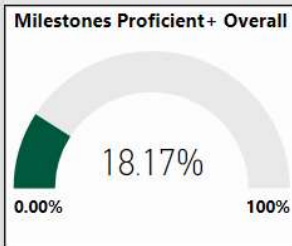

School Name

Banneker High School

2017-2018

Scorecard- HS

All data presented on this profile come from the 2017-2018 school year

Readiness	Progress	Content Mastery	Closing Gaps
53.20	86.00	38.50	94.70

CSI School ?
N