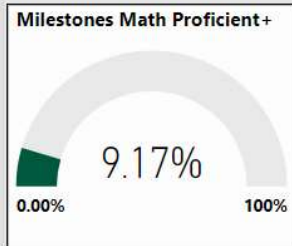

School Name

Banneker High School

2017-2018

Scorecard- HS

All data presented on this profile come from the 2017-2018 school year

Readiness	Progress	Content Mastery	Closing Gaps
53.20	86.00	38.50	94.70

CSI School ?
N