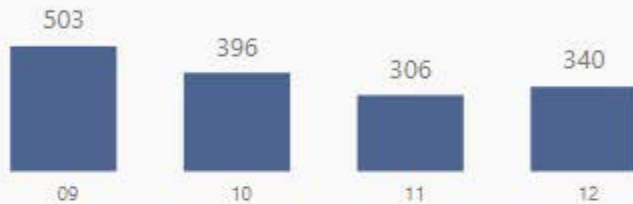

Banneker High School

Number of Students

1,538

Students for Each Grade

Racial Composition

Ethnicity	Percentage	# of Students
Black	93.98%	1446
Hispanic	3.62%	56
Other	1.81%	28
White	0.32%	5
Asian	0.26%	4

Program Enrollment