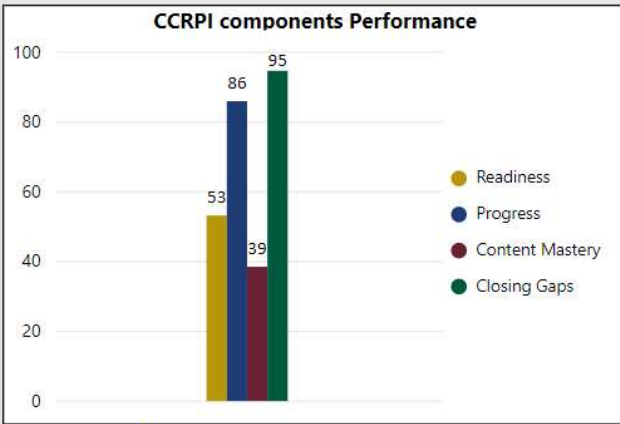

School Name

Banneker High School

2017-2018

Scorecard- HS

All data presented on this profile come from the 2017-2018 school year

Readiness	Progress	Content Mastery	Closing Gaps
53.20	86.00	38.50	94.70

CSI School ?
N

Turnaround School ?
N

ACT Measure

15.30 ACT English	16.30 ACT Math
16.70 ACT Reading	16.80 ACT Science

SAT Measures

453 Mean EBRW SAT	417 Mean Math SAT
----------------------	----------------------