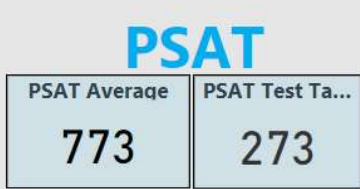

ACT Measure

15.30 ACT English	16.30 ACT Math
16.70 ACT Reading	16.80 ACT Science