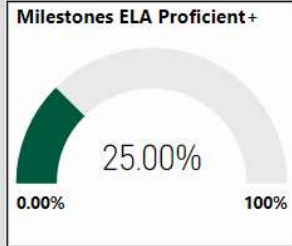

School Name

Banneker High School

2017-2018

Scorecard- HS

All data presented on this profile come from the 2017-2018 school year

Readiness	Progress	Content Mastery	Closing Gaps
53.20	86.00	38.50	94.70

CSI School ?
N