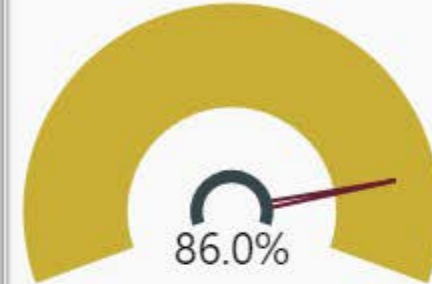

Banneker High School

Number of Students

1,538

Students for Each Grade

Racial Composition

Ethnicity	Percentage	# of Students
Black	93.98%	1446
Hispanic	3.62%	56
Other	1.81%	28
White	0.32%	5
Asian	0.26%	4

Program Enrollment

Mobility 2021

Stability 2021

CSI School? 2019

N

Turnaround School? 2019

N

4 Year Cohort Graduation Rate 2021

9th Grade On Track 2021

SAT

2020-21

Test Takers

117

Mean Total Score

882

ACT

2020-21