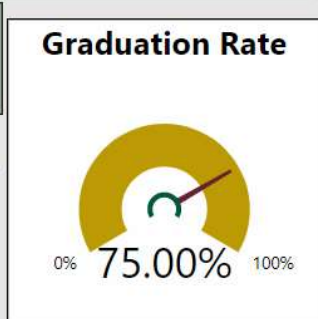

CSI School ?
N

Turnaround School ?
N