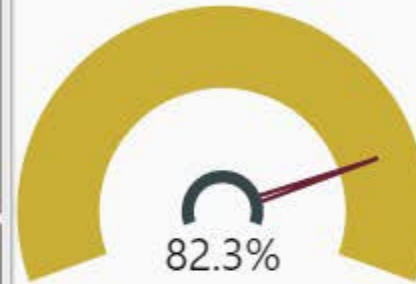

Banneker High School

Number of Students

1,538

Students for Each Grade

Racial Composition

Ethnicity	Percentage	# of Students
Black	93.98%	1446
Hispanic	3.62%	56
Other	1.81%	28
White	0.32%	5
Asian	0.26%	4

Program Enrollment

Mobility 2021

Stability 2021

CSI School? 2019

N

Turnaround School? 2019

N

4 Year Cohort Graduation Rate 2021

9th Grade On Track 2021

SAT

2020-21

Test Takers

117

Mean Total Score

882

ACT

2020-21