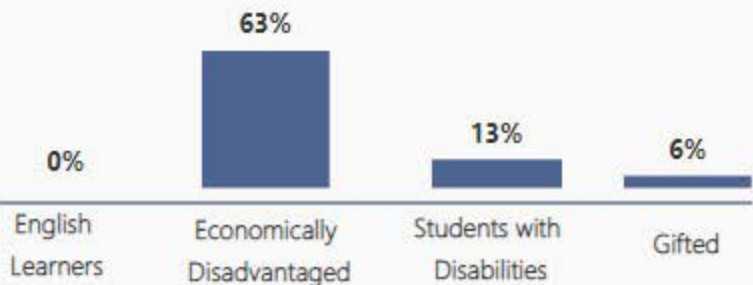

Banneker High School

Number of Students

1,538

Students for Each Grade

Racial Composition

Ethnicity	Percentage	# of Students
Black	93.98%	1446
Hispanic	3.62%	56
Other	1.81%	28
White	0.32%	5
Asian	0.26%	4

Program Enrollment