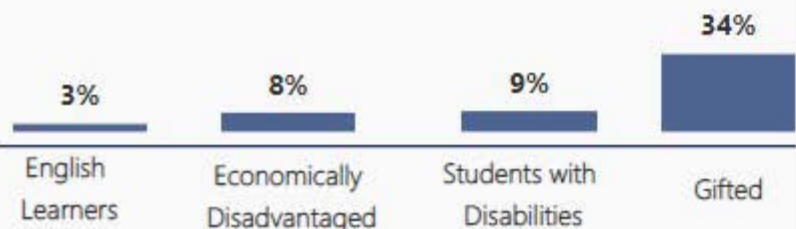

Program Enrollment