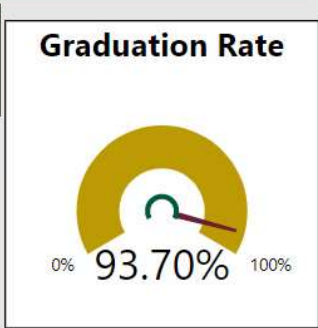

2017-2018

Scorecard- HS

All data presented on this profile come from the 2017-2018 school year

Readiness	Progress	Content Mastery	Closing Gaps
88.50	95.80	99.00	82.90

CSI School ?
N

Turnaround School ?
N

ACT