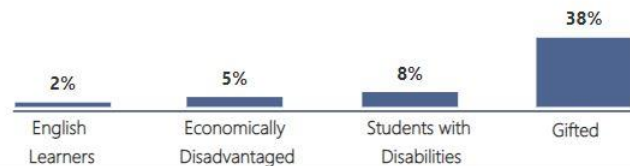

N

Turnaround School? 2019

N

Number of Students

2304

Racial Composition

Ethnicity	Percentage	# of Students
White	40.91%	942
Asian	24.25%	559
Black	17.70%	408
Hispanic	13.02%	300
Other	4.12%	95

Program Enrollment