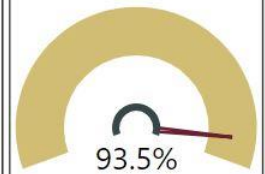

N

Turnaround School? 2019

N

Number of Students

2304

Racial Composition

Ethnicity	Percentage	# of Students
White	40.91%	942
Asian	24.25%	559
Black	17.70%	408
Hispanic	13.02%	300
Other	4.12%	95

Program Enrollment

SAT

2018-19

Test Takers: 384
Mean Total Score: 1199

PSAT

Fall 2018

Test Takers: 532
Mean Total Score: 1078
% Meeting Benchmark: 70.0%

ACT

2018-19

Test Takers: 324
Composite Score: 25.8

AP

2018-19

Test Takers: 2374
AP Exams passed: 76.1%

4 Year Cohort Graduation Rate 2019

9th Grade On Track

Stability 2019

Mobility 2019