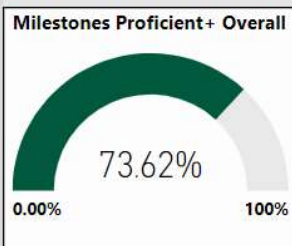

2017-2018

Scorecard- HS

All data presented on this profile come from the 2017-2018 school year

Readiness	Progress	Content Mastery	Closing Gaps
88.50	95.80	99.00	82.90

CSI School ?
N

Turnaround School ?
N

ACT