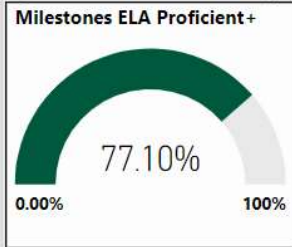

2017-2018

Scorecard- HS

All data presented on this profile come from the 2017-2018 school year

Readiness	Progress	Content Mastery	Closing Gaps
88.50	95.80	99.00	82.90

CSI School ?
N

Turnaround School ?
N

ACT