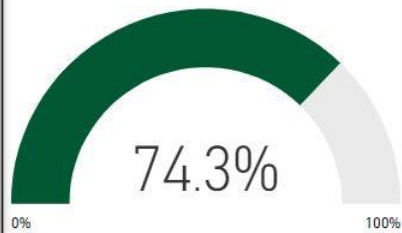

Milestones Proficient+ Overall 2019