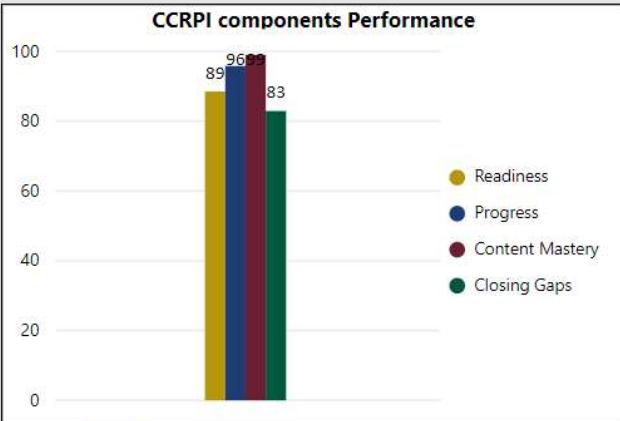

2017-2018

Scorecard- HS

All data presented on this profile come from the 2017-2018 school year

Readiness	Progress	Content Mastery	Closing Gaps
88.50	95.80	99.00	82.90

CSI School ?
N

Turnaround School ?
N

ACT