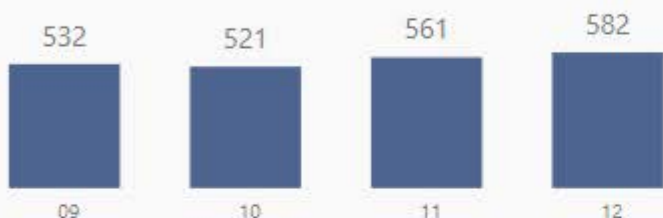

Alpharetta High School

Number of Students

2,193

Students for Each Grade

Racial Composition

Ethnicity	Percentage	# of Students
White	38.34%	840
Asian	25.87%	567
Black	18.76%	412
Hispanic	13.62%	299
Other	3.42%	75