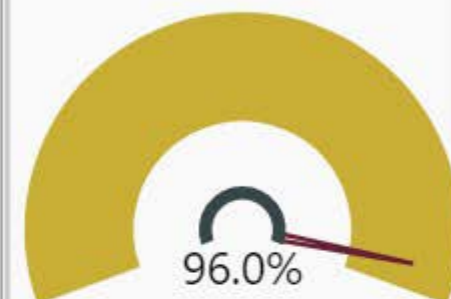

Program Enrollment

Mobility 2021

Stability 2021

CSI School? 2019

N

Turnaround School? 2019

N

4 Year Cohort Graduation Rate 2021

9th Grade On Track 2021

SAT

2020-21

Test Takers

298

Mean Total Score

1265

ACT