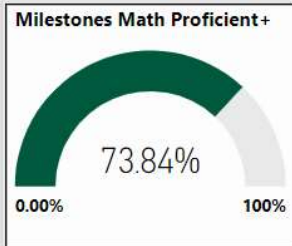

2017-2018

Scorecard- HS

All data presented on this profile come from the 2017-2018 school year

Readiness	Progress	Content Mastery	Closing Gaps
88.50	95.80	99.00	82.90

CSI School ?
N

Turnaround School ?
N

ACT