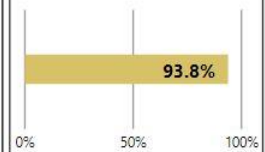

Test Takers: 324
Composite Score: 25.8

AP

2018-19

Test Takers: 2374
AP Exams passed: 76.1%

4 Year Cohort Graduation Rate 2019

9th Grade On Track

Stability 2019

Mobility 2019