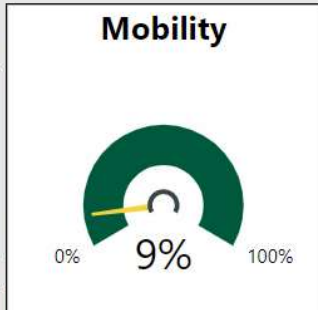

ACT

ACT Average	ACT Test Taker
26.00	382

ACT Measure

26.60 ACT English	25.50 ACT Math
26.30 ACT Reading	25.40 ACT Science