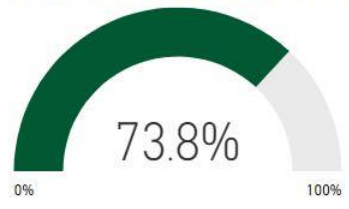

Milestones Math Proficient+ 2019