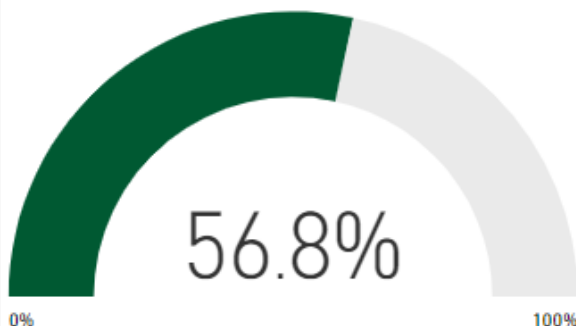

Milestones Proficient+ Overall-2018

CCRPI Score 2018

84.8

Climate Star Rating 2018

Milestones Math Proficient+ 2018

Financial Efficiency Star Rating 2018

CCRPI Component Performance 2018

Turnaround School? 2018