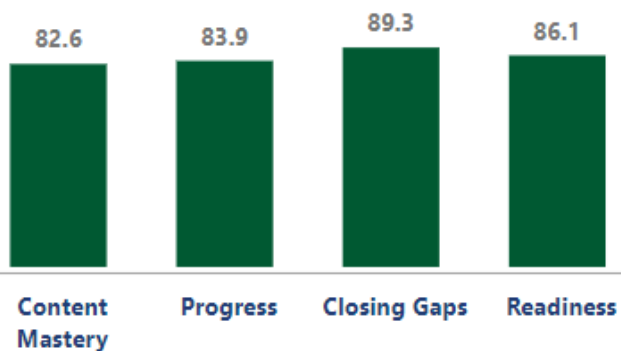

Milestones Proficient+ Overall-2018

CCRPI Score 2018

84.8

Climate Star Rating 2018

Milestones Math Proficient+ 2018

Financial Efficiency Star Rating 2018

CCRPI Component Performance 2018

Turnaround School? 2018