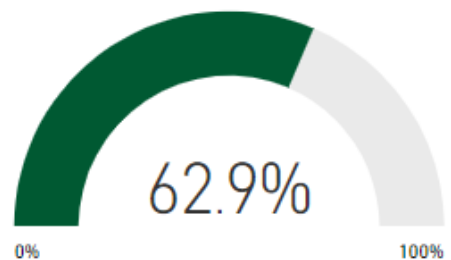

Milestones Proficient+ Overall-2018

CCRPI Score 2018

84.8

Climate Star Rating 2018

Milestones Math Proficient+ 2018

Financial Efficiency Star Rating 2018

CCRPI Component Performance 2018

Turnaround School? 2018