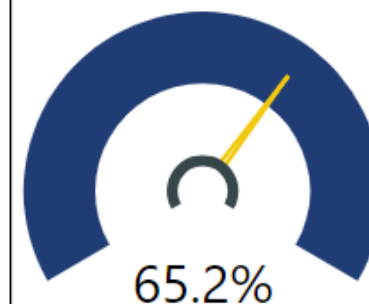

84.8

N

CSI School? 2018

N