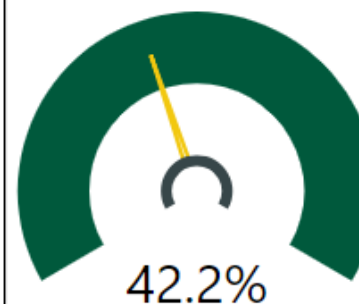

84.8

N

CSI School? 2018

N