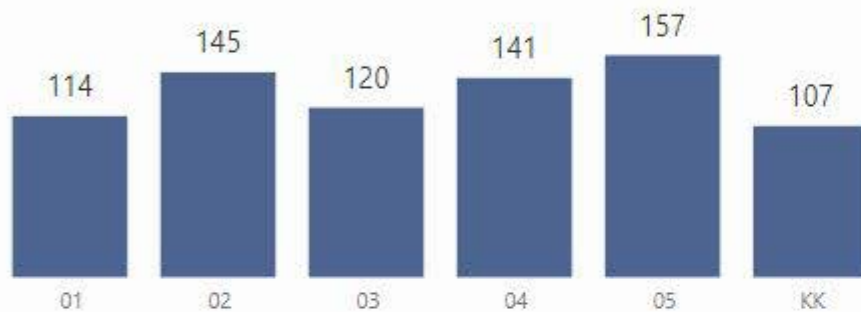

Wilson Creek Elementary School

Number of Students

784

Students for Each Grade