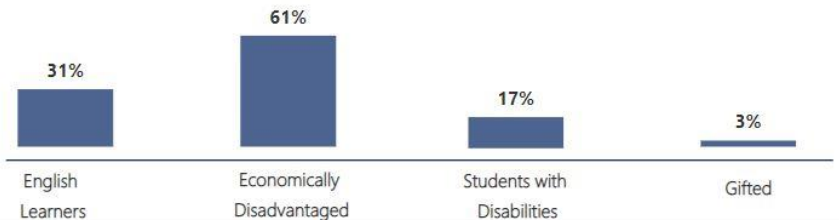

CCRPI Score 2019

69.3

Climate Star Rating 2019

Milestones Math Proficient+ 2019

Financial Efficiency Star Rating 2018

Milestones ELA Proficient+ 2019

CCRPI Component Performance 2019

Program Enrollment