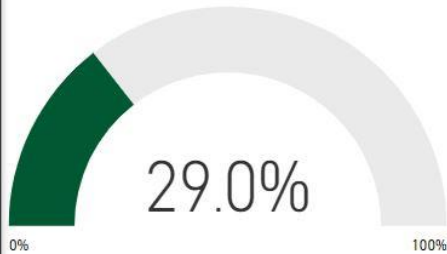

School Name

Vickery Mill Elementary

Number of Students

508

Racial Composition

Ethnicity	Percentage	# of Students
Hispanic	59.06%	300
Black	23.03%	117
White	14.57%	74
Other	1.97%	10
Asian	1.38%	7

Milestones Proficient+ Overall-2019