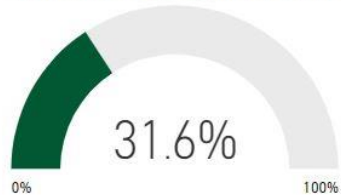

School Name

Vickery Mill Elementary

Number of Students

508

Racial Composition

Ethnicity	Percentage	# of Students
Hispanic	59.06%	300
Black	23.03%	117
White	14.57%	74
Other	1.97%	10
Asian	1.38%	7

Milestones Proficient+ Overall-2019

CCRPI Score 2019

69.3

Climate Star Rating 2019

Milestones Math Proficient+ 2019

Financial Efficiency Star Rating 2018

Milestones ELA Proficient+ 2019

CCRPI Component Performance 2019

Program Enrollment