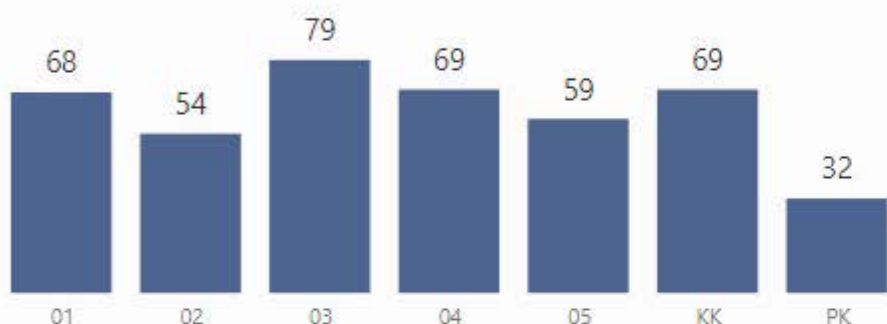

Vickery Mill Elementary

Number of Students

430

Students for Each Grade

Racial Composition

Ethnicity	Percentage	# of Students
Hispanic	57.21%	246
Black	26.05%	112
White	9.53%	41
Other	4.42%	19
Asian	2.79%	12