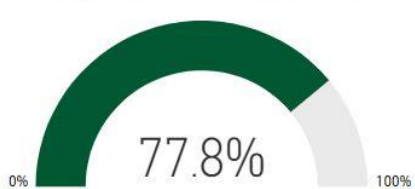

School Name

Sweet Apple Elementary School

Number of Students

779

Racial Composition

Ethnicity	Percentage	# of Students
White	81.00%	631
Hispanic	6.42%	50
Asian	4.49%	35
Black	4.11%	32
Other	3.98%	31

Program Enrollment

Milestones Proficient+ Overall-2019

CCRPI Score 2019

90.5

Climate Star Rating 2019

Milestones Math Proficient+ 2019

Financial Efficiency Star Rating 2018

Milestones ELA Proficient+ 2019

CCRPI Component Performance 2019