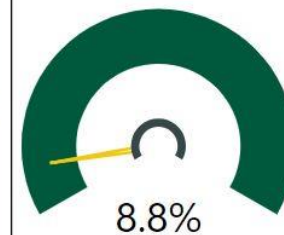

Turnaround School? 2015

N

CSI School? 2019

N

Mobility 2019