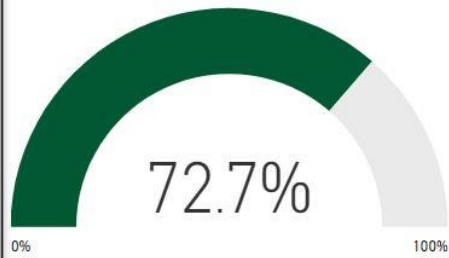

School Name

Sweet Apple Elementary School

Number of Students

779

Racial Composition

Ethnicity	Percentage	# of Students
White	81.00%	631
Hispanic	6.42%	50
Asian	4.49%	35
Black	4.11%	32
Other	3.98%	31

Program Enrollment

Milestones Proficient+ Overall-2019

CCRPI Score 2019

90.5

Climate Star Rating 2019

Milestones Math Proficient+ 2019

Financial Efficiency Star Rating 2018

Milestones ELA Proficient+ 2019

CCRPI Component Performance 2019