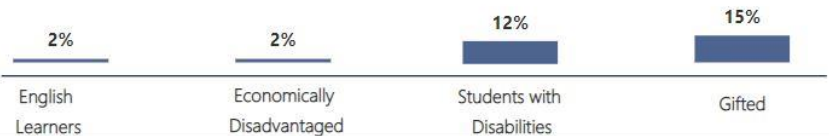

School Name

Sweet Apple Elementary School

Number of Students

779

Racial Composition

Ethnicity	Percentage	# of Students
White	81.00%	631
Hispanic	6.42%	50
Asian	4.49%	35
Black	4.11%	32
Other	3.98%	31

Program Enrollment