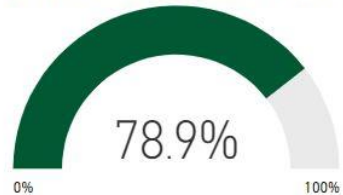

School Name

Sweet Apple Elementary School

Number of Students

779

Racial Composition

Ethnicity	Percentage	# of Students
White	81.00%	631
Hispanic	6.42%	50
Asian	4.49%	35
Black	4.11%	32
Other	3.98%	31

Program Enrollment

Milestones Proficient+ Overall-2019

CCRPI Score 2019

90.5

Climate Star Rating 2019

Milestones Math Proficient+ 2019

Financial Efficiency Star Rating 2018

Milestones ELA Proficient+ 2019

CCRPI Component Performance 2019