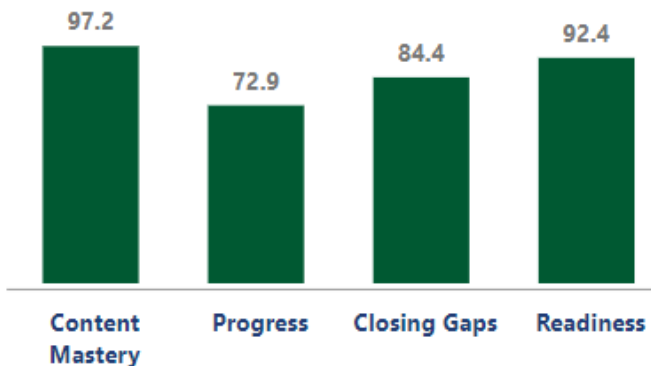

Milestones Proficient+ Overall-2018

CCRPI Score 2018

85.8

Climate Star Rating 2018

Financial Efficiency Star Rating 2018

Milestones Math Proficient+ 2018

CCRPI Component Performance 2018

Iowa Mean National Percentile (Fall 2018)