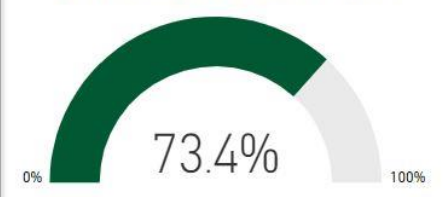

713

Racial Composition

Ethnicity	Percentage	# of Students
White	75.60%	539
Black	7.15%	51
Asian	6.17%	44
Hispanic	5.61%	40
Other	5.47%	39

Program Enrollment

Milestones Proficient+ Overall-2019

Milestones Math Proficient+ 2019