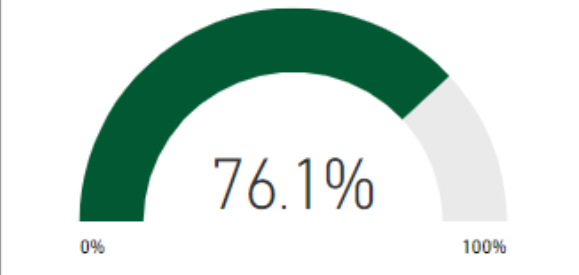

Milestones Proficient+ Overall-2018

CCRPI Score 2018

85.8

Climate Star Rating 2018

Financial Efficiency Star Rating 2018

Milestones Math Proficient+ 2018

CCRPI Component Performance 2018

Iowa Mean National Percentile (Fall 2018)