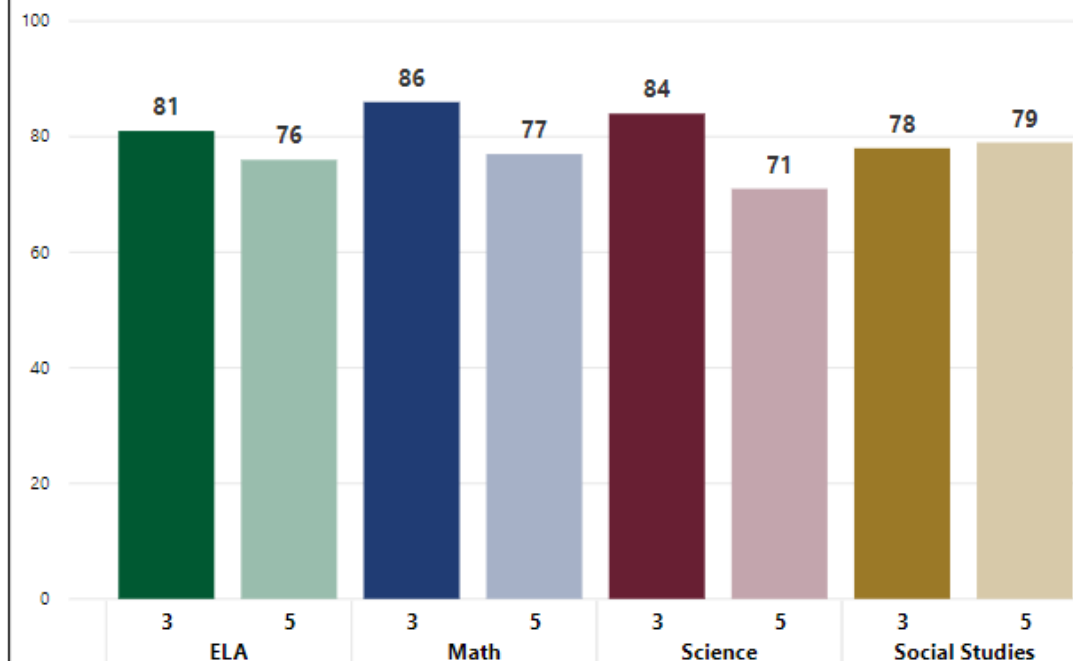

Milestones Proficient+ Overall-2018

CCRPI Score 2018

85.8

Climate Star Rating 2018

Financial Efficiency Star Rating 2018

Milestones Math Proficient+ 2018

CCRPI Component Performance 2018

Iowa Mean National Percentile (Fall 2018)