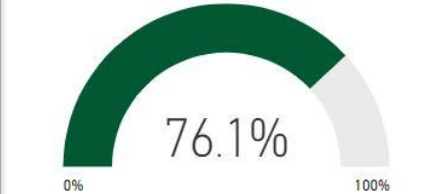

Milestones ELA Proficient+ 2019