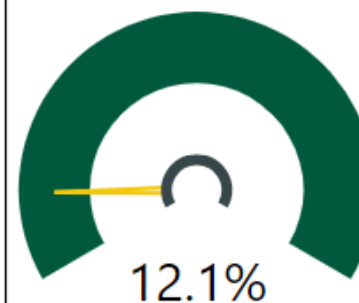

Mobility 2018