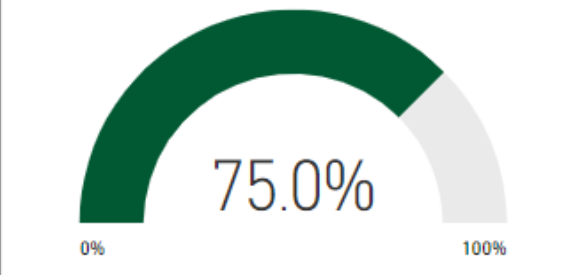

Milestones ELA Proficient+ 2018