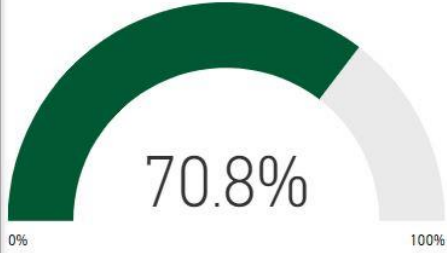

713

Racial Composition

Ethnicity	Percentage	# of Students
White	75.60%	539
Black	7.15%	51
Asian	6.17%	44
Hispanic	5.61%	40
Other	5.47%	39

Program Enrollment

Milestones Proficient+ Overall-2019

Milestones Math Proficient+ 2019