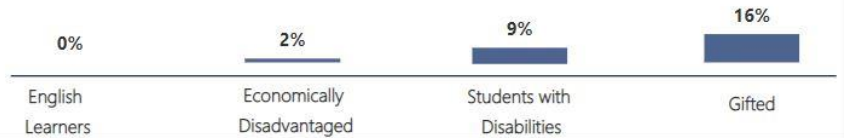

School Name

Summit Hill Elementary

CCRPI Score 2019

82.0

Climate Star Rating 2019

Financial Efficiency Star Rating 2018

CCRPI Component Performance 2019

Number of Students

713

Racial Composition

Ethnicity	Percentage	# of Students
White	75.60%	539
Black	7.15%	51
Asian	6.17%	44
Hispanic	5.61%	40
Other	5.47%	39

Program Enrollment

Milestones Proficient+ Overall-2019

Milestones Math Proficient+ 2019