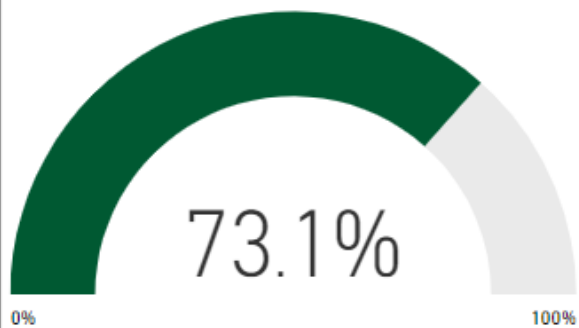

Milestones Proficient+ Overall-2018

CCRPI Score 2018

85.8

Climate Star Rating 2018

Financial Efficiency Star Rating 2018

Milestones Math Proficient+ 2018

CCRPI Component Performance 2018

Iowa Mean National Percentile (Fall 2018)