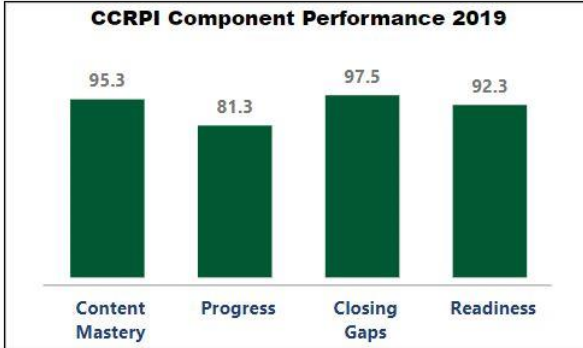

School Name

Spalding Drive Elementary

Number of Students

375

Racial Composition

Ethnicity	Percentage	# of Students
White	46.13%	173
Hispanic	18.67%	70
Black	18.13%	68
Asian	9.87%	37
Other	7.20%	27

Turnaround School? 2019