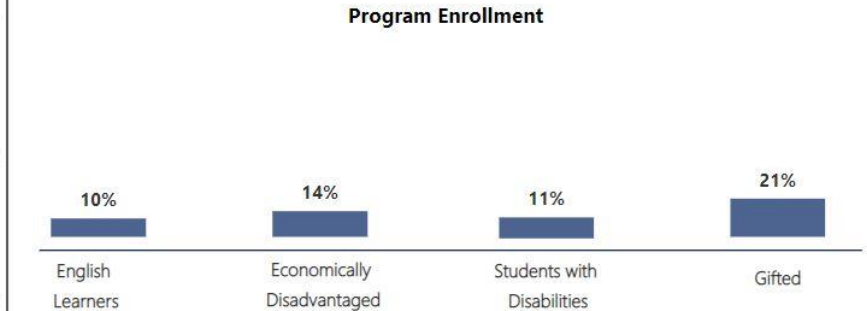

School Name

Spalding Drive Elementary

Number of Students

375

Racial Composition

Ethnicity	Percentage	# of Students
White	46.13%	173
Hispanic	18.67%	70
Black	18.13%	68
Asian	9.87%	37
Other	7.20%	27

Turnaround School? 2019