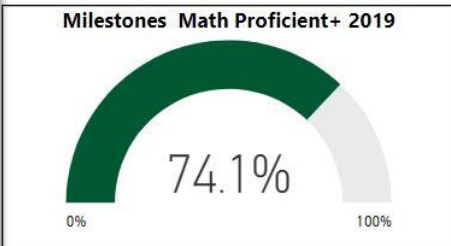

School Name

Spalding Drive Elementary

Number of Students

375

Racial Composition

Ethnicity	Percentage	# of Students
White	46.13%	173
Hispanic	18.67%	70
Black	18.13%	68
Asian	9.87%	37
Other	7.20%	27

Turnaround School? 2019