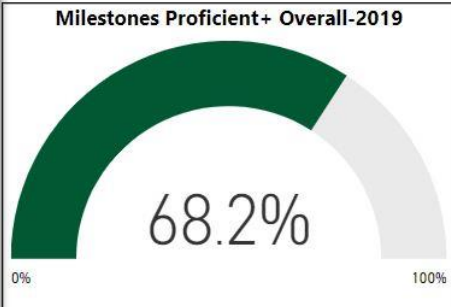

School Name

Spalding Drive Elementary

Number of Students

375

Racial Composition

Ethnicity	Percentage	# of Students
White	46.13%	173
Hispanic	18.67%	70
Black	18.13%	68
Asian	9.87%	37
Other	7.20%	27

Turnaround School? 2019