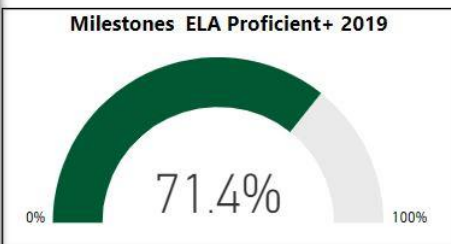

School Name

Spalding Drive Elementary

Number of Students

375

Racial Composition

Ethnicity	Percentage	# of Students
White	46.13%	173
Hispanic	18.67%	70
Black	18.13%	68
Asian	9.87%	37
Other	7.20%	27

Turnaround School? 2019