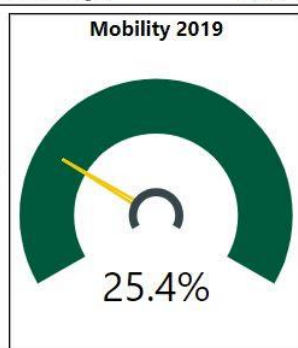

Turnaround School? 2019

N

CSI School? 2019

N