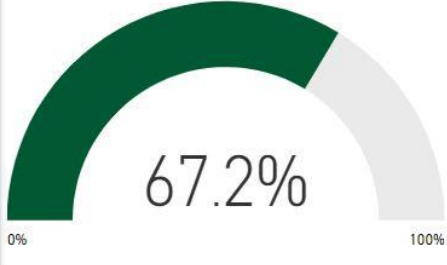

Milestones Proficient+ Overall-2019