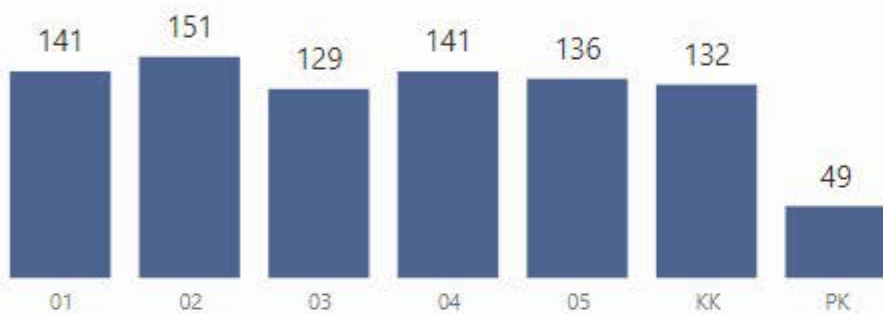

Roswell North Elementary School

Number of Students

876

Students for Each Grade

Racial Composition

Ethnicity	Percentage	# of Students
White	69.51%	611
Hispanic	11.95%	104
Black	10.24%	89
Other	6.03%	52
Asian	2.28%	20

Mobility 2021

Turnaround School? 2019

N

Stability 2021

CSI School? 2019

N

Program Enrollment