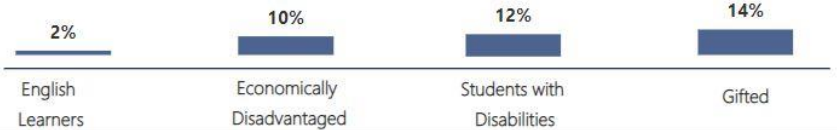

Number of Students

931

Racial Composition

Ethnicity	Percentage	# of Students
White	69.07%	643
Hispanic	12.03%	112
Black	10.74%	100
Other	5.26%	49
Asian	2.90%	27

Program Enrollment