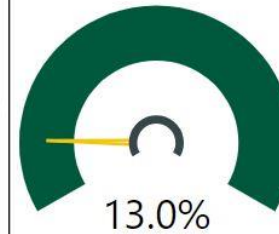

School Name

Roswell North Elementary School

CCRPI Score 2019

89.6

Climate Star Rating 2019

Financial Efficiency Star Rating 2018

CCRPI Component Performance 2019

Number of Students

931

Racial Composition

| Ethnicity | Percentage | # of Students |
|-----------|------------|---------------|
| White | 69.07% | 643 |
| Hispanic | 12.03% | 112 |
| Black | 10.74% | 100 |
| Other | 5.26% | 49 |
| Asian | 2.90% | 27 |

Program Enrollment

Milestones Proficient+ Overall-2019

Milestones Math Proficient+ 2019

Milestones ELA Proficient+ 2019

Turnaround School? 2019

N

CSI School? 2019

N

Mobility 2019

Stability 2019