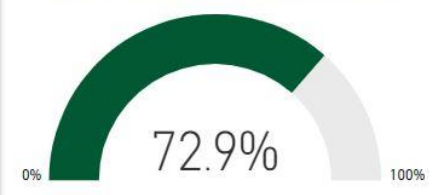

Milestones Math Proficient+ 2019