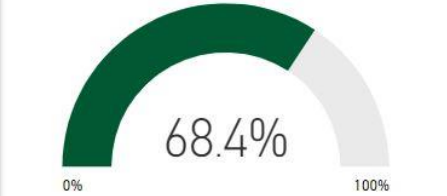

931

Racial Composition

| Ethnicity | Percentage | # of Students |
|-----------|------------|---------------|
| White | 69.07% | 643 |
| Hispanic | 12.03% | 112 |
| Black | 10.74% | 100 |
| Other | 5.26% | 49 |
| Asian | 2.90% | 27 |

Program Enrollment

Milestones Proficient+ Overall-2019

Milestones Math Proficient+ 2019

Milestones ELA Proficient+ 2019

Turnaround School? 2019

N

CSI School? 2019

N

Mobility 2019

Stability 2019