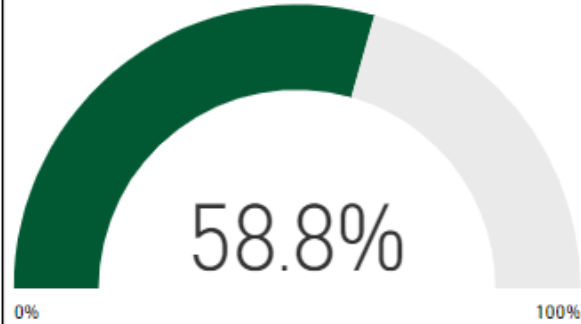

Milestones Proficient+ Overall-2018

CCRPI Score 2018

87.0

Climate Star Rating 2018

Milestones Math Proficient+ 2018

Financial Efficiency Star Rating 2018

Iowa Mean National Percentile (Fall 2018)

Milestones ELA Proficient+ 2018