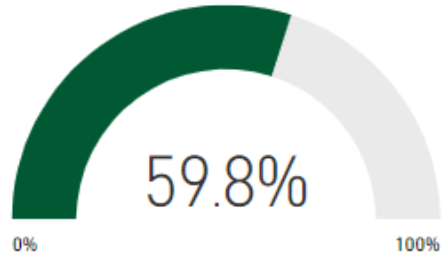

Milestones Proficient+ Overall-2018

CCRPI Score 2018

87.0

Climate Star Rating 2018

Milestones Math Proficient+ 2018

Financial Efficiency Star Rating 2018

Iowa Mean National Percentile (Fall 2018)

Milestones ELA Proficient+ 2018