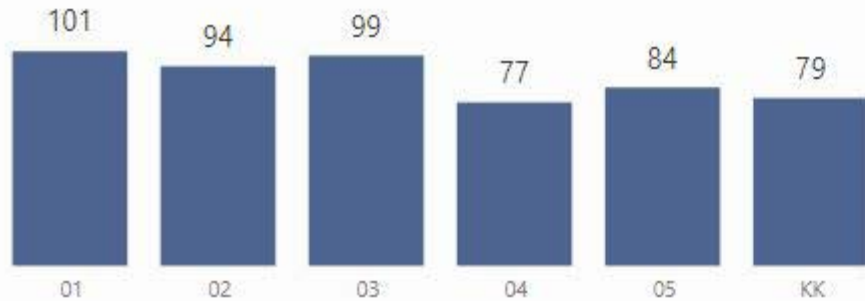

River Eves Elementary School

Number of Students

534

Students for Each Grade

Racial Composition

Ethnicity	Percentage	# of Students
White	40.45%	216
Hispanic	24.53%	131
Black	21.35%	114
Asian	8.43%	45
Other	5.24%	28