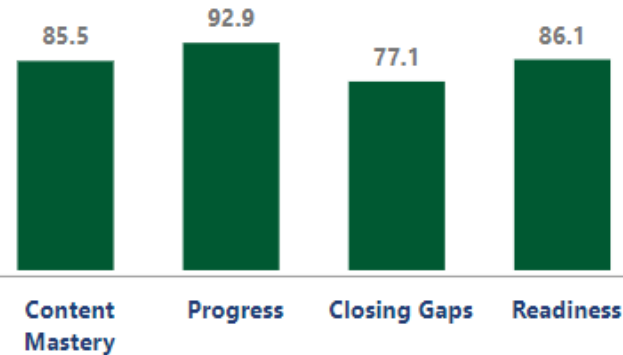

Milestones Proficient+ Overall-2018

CCRPI Score 2018

87.0

Climate Star Rating 2018

Milestones Math Proficient+ 2018

Financial Efficiency Star Rating 2018

Iowa Mean National Percentile (Fall 2018)

Milestones ELA Proficient+ 2018

CCRPI Component Performance 2018

Turnaround School? 2018

N

Mobility 2018

Stability 2018

CSI School? 2018

N