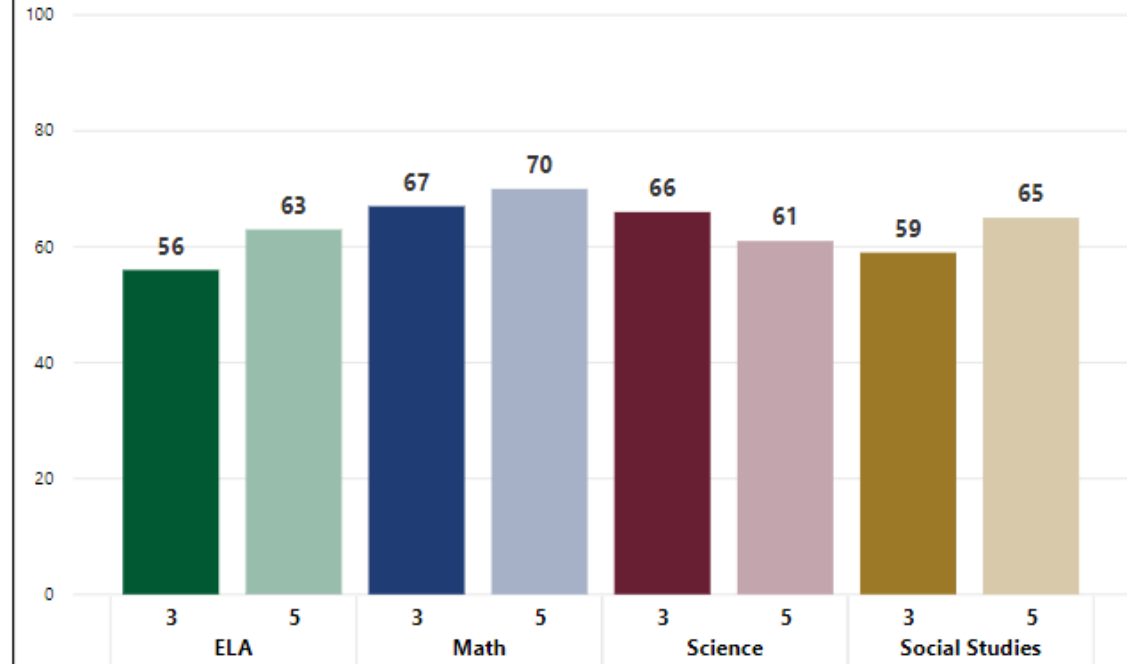

Milestones Proficient+ Overall-2018

CCRPI Score 2018

87.0

Climate Star Rating 2018

Milestones Math Proficient+ 2018

Financial Efficiency Star Rating 2018

Iowa Mean National Percentile (Fall 2018)

Milestones ELA Proficient+ 2018

CCRPI Component Performance 2018

Turnaround School? 2018

N

Mobility 2018

Stability 2018

CSI School? 2018

N