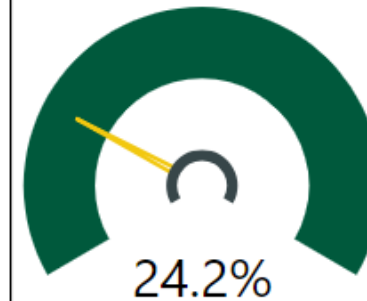

87.0

N

CSI School? 2018

N