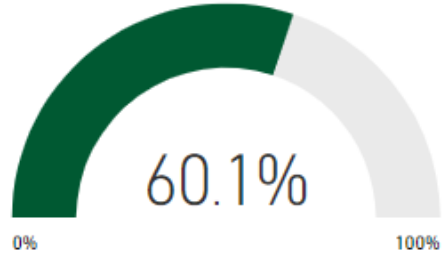

Milestones Proficient+ Overall-2018

CCRPI Score 2018

87.0

Climate Star Rating 2018

Milestones Math Proficient+ 2018

Financial Efficiency Star Rating 2018

Iowa Mean National Percentile (Fall 2018)

Milestones ELA Proficient+ 2018