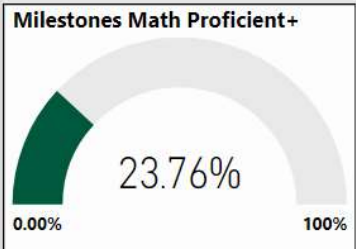

2017-2018

Scorecard- ES

School Name

Renaissance ES

All data presented on this profile come from the 2017-2018 school year

Climate Stars

60.60
CCRPI Score

4 ★★★★★

Readiness	Progress	Content Mastery	Closing Gaps
76.90	77.80	45.80	28.10