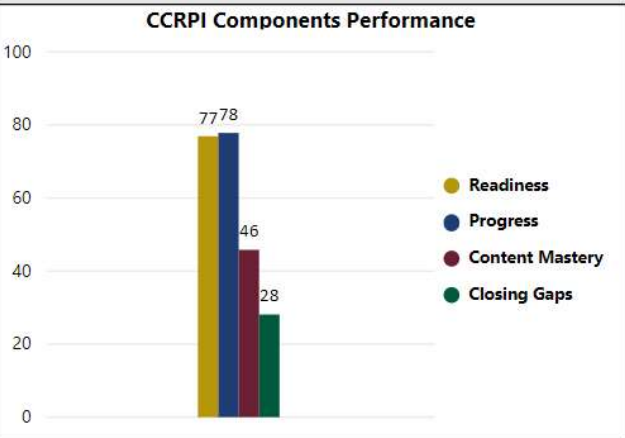

2017-2018

Scorecard- ES

School Name

Renaissance ES

All data presented on this profile come from the 2017-2018 school year

Climate Stars

60.60
CCRPI Score

4 ★★★★★

Readiness	Progress	Content Mastery	Closing Gaps
76.90	77.80	45.80	28.10

CSI School ?
N

Turnaround School ?
N