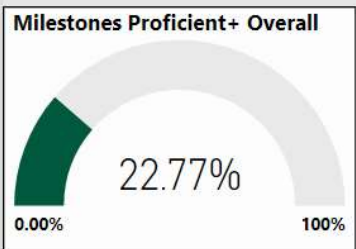

2017-2018

Scorecard- ES

School Name

Renaissance ES

All data presented on this profile come from the 2017-2018 school year

Climate Stars

60.60
CCRPI Score

4 ★★★★★

Readiness	Progress	Content Mastery	Closing Gaps
76.90	77.80	45.80	28.10