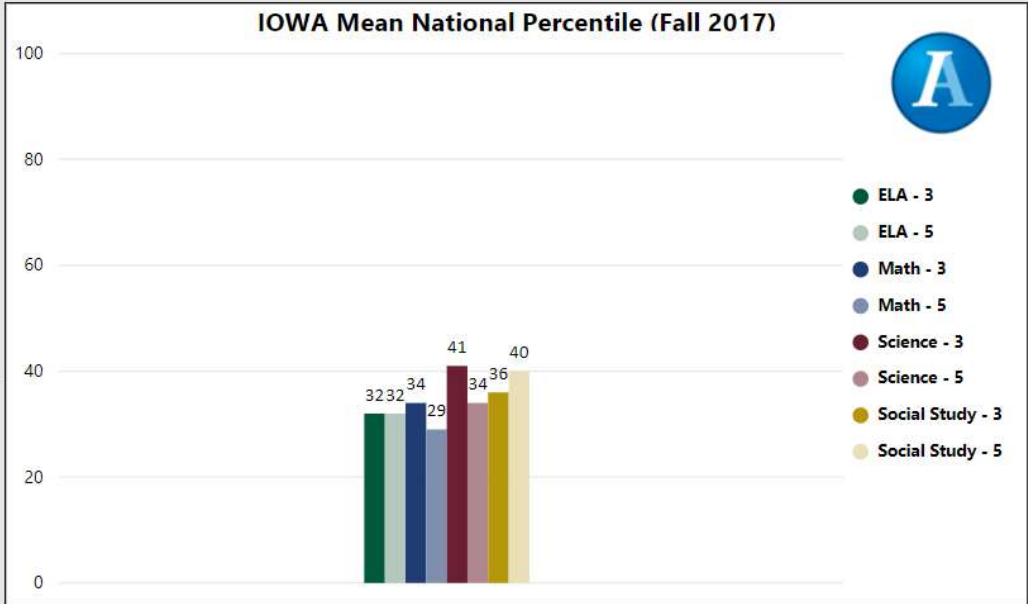

2017-2018

Scorecard- ES

School Name

Renaissance ES

All data presented on this profile come from the 2017-2018 school year

Climate Stars

60.60
CCRPI Score

4 ★★★★★

Readiness	Progress	Content Mastery	Closing Gaps
76.90	77.80	45.80	28.10