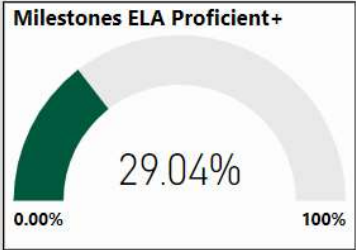

2017-2018

Scorecard- ES

School Name

Renaissance ES

All data presented on this profile come from the 2017-2018 school year

Climate Stars

60.60
CCRPI Score

4 ★★★★★

Readiness	Progress	Content Mastery	Closing Gaps
76.90	77.80	45.80	28.10