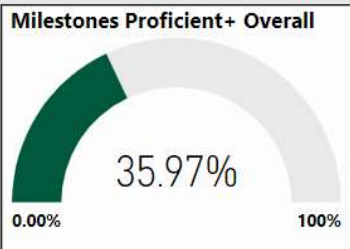

# Randolph Elementary School

All data presented on this profile come from the 2017-2018 school year

**Climate Stars**

**73.10**  
CCRPI Score

3 ★★★★★

Readiness	Progress	Content Mastery	Closing Gaps
77.50	78.00	58.20	85.70

CSI School ?

**N**

Turnaround School ?

**N**