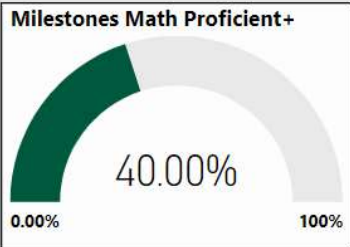

# Randolph Elementary School

All data presented on this profile come from the 2017-2018 school year

**Climate Stars**

**73.10**  
CCRPI Score

3 ★★★★★

Readiness	Progress	Content Mastery	Closing Gaps
77.50	78.00	58.20	85.70