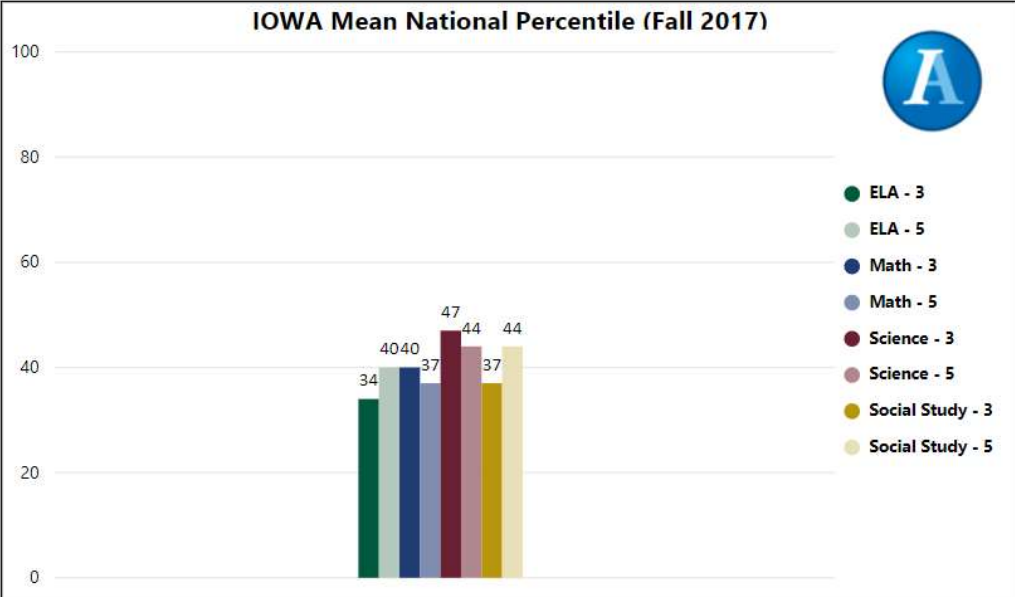

# Randolph Elementary School

All data presented on this profile come from the 2017-2018 school year

**Climate Stars**

**73.10**  
CCRPI Score

3 ★★★★★

Readiness	Progress	Content Mastery	Closing Gaps
77.50	78.00	58.20	85.70

CSI School ?

**N**

Turnaround School ?

**N**