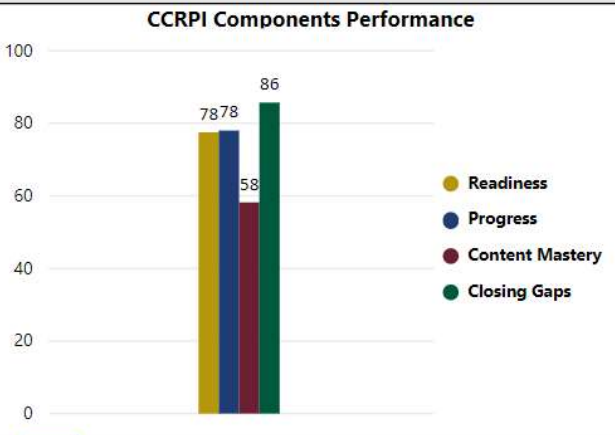

# Randolph Elementary School

All data presented on this profile come from the 2017-2018 school year

**Climate Stars**

**73.10**  
CCRPI Score

3 ★★★★★

Readiness	Progress	Content Mastery	Closing Gaps
77.50	78.00	58.20	85.70

CSI School ?

**N**

Turnaround School ?

**N**