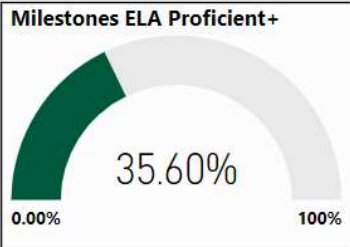

# Randolph Elementary School

All data presented on this profile come from the 2017-2018 school year

**Climate Stars**

**73.10**  
CCRPI Score

3 ★★★★★

Readiness	Progress	Content Mastery	Closing Gaps
77.50	78.00	58.20	85.70

CSI School ?

**N**

Turnaround School ?

**N**