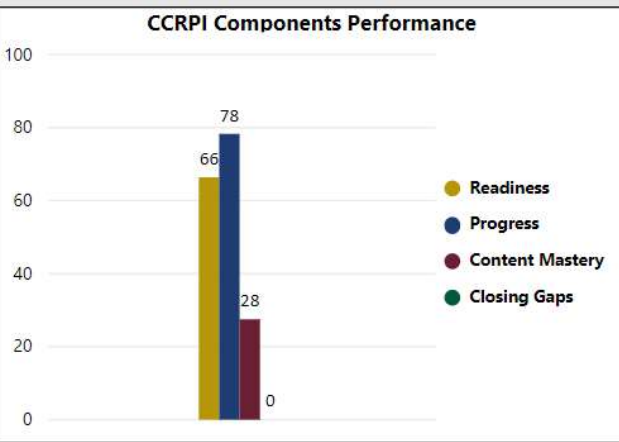

2017-2018
Scorecard- ES

School Name

Parklane Elementary School

All data presented on this profile come from the 2017-2018 school year

Climate Stars

48.90
CCRPI Score

3 ★★★★★

Readiness	Progress	Content Mastery	Closing Gaps
66.40	78.30	27.50	0.00

CSI School ?
Y

Turnaround School ?
Y