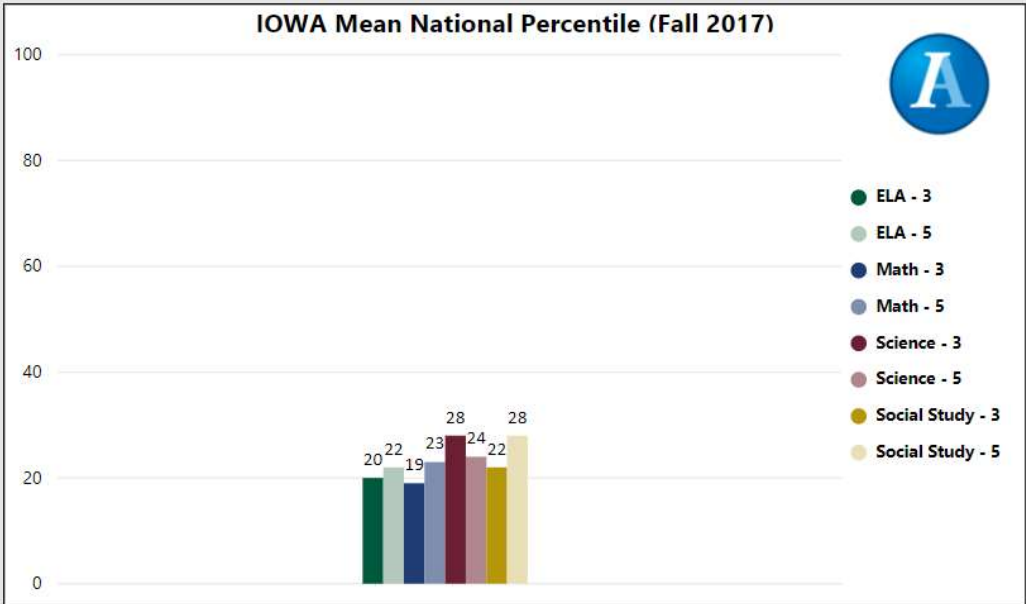

2017-2018
Scorecard- ES

School Name

Parklane Elementary School

All data presented on this profile come from the 2017-2018 school year

Climate Stars

48.90
CCRPI Score

3 ★★★★★

Readiness	Progress	Content Mastery	Closing Gaps
66.40	78.30	27.50	0.00