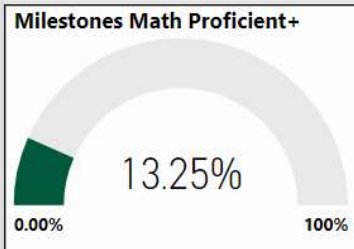

2017-2018
Scorecard- ES

School Name

Parklane Elementary School

All data presented on this profile come from the 2017-2018 school year

Climate Stars

48.90
CCRPI Score

3 ★★★★★

Readiness	Progress	Content Mastery	Closing Gaps
66.40	78.30	27.50	0.00