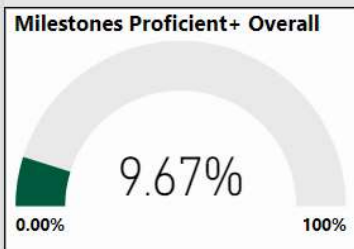

2017-2018
Scorecard- ES

School Name

Parklane Elementary School

All data presented on this profile come from the 2017-2018 school year

Climate Stars

48.90
CCRPI Score

3 ★★★★★

Readiness	Progress	Content Mastery	Closing Gaps
66.40	78.30	27.50	0.00