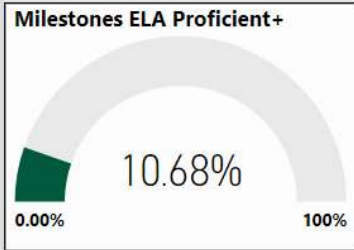

2017-2018
Scorecard- ES

School Name

Parklane Elementary School

All data presented on this profile come from the 2017-2018 school year

Climate Stars

48.90
CCRPI Score

3 ★★★★★

Readiness	Progress	Content Mastery	Closing Gaps
66.40	78.30	27.50	0.00