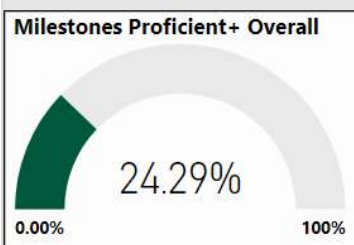

2017-2018

Scorecard- ES

School Name

Palmetto Elementary School

All data presented on this profile come from the 2017-2018 school year

Climate Stars

72.80
CCRPI Score

3 ★★★★★

Readiness	Progress	Content Mastery	Closing Gaps
74.20	81.20	48.30	100.00

CSI School ?

N

Turnaround School ?

N