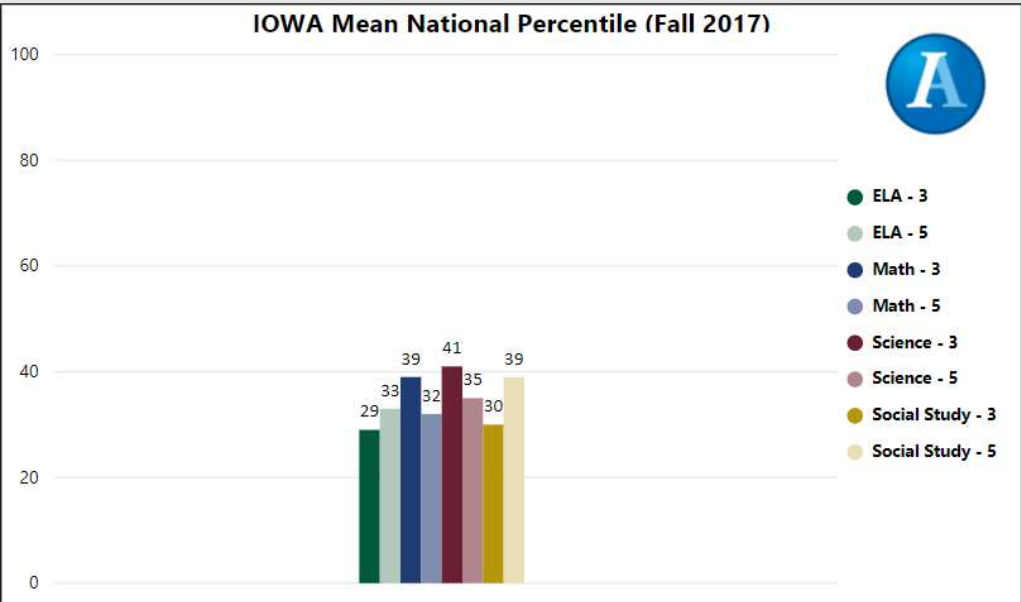

2017-2018

Scorecard- ES

School Name

Palmetto Elementary School

All data presented on this profile come from the 2017-2018 school year

Climate Stars

72.80
CCRPI Score

3 ★★★★★

Readiness	Progress	Content Mastery	Closing Gaps
74.20	81.20	48.30	100.00