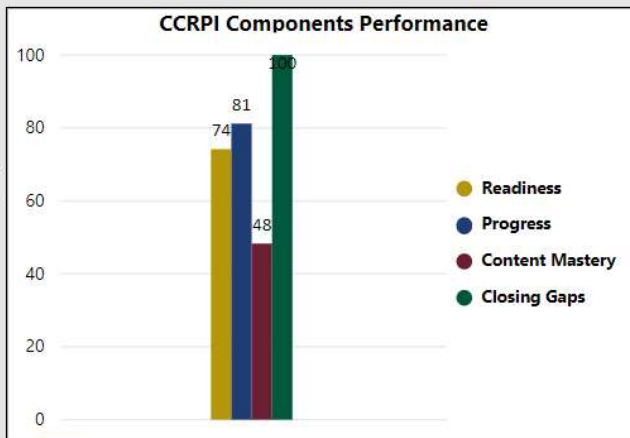

2017-2018

Scorecard- ES

School Name

Palmetto Elementary School

All data presented on this profile come from the 2017-2018 school year

Climate Stars

72.80
CCRPI Score

3 ★★★★★

Readiness	Progress	Content Mastery	Closing Gaps
74.20	81.20	48.30	100.00

CSI School ?

N

Turnaround School ?

N