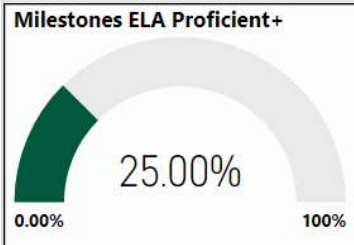

2017-2018

Scorecard- ES

School Name

Palmetto Elementary School

All data presented on this profile come from the 2017-2018 school year

Climate Stars

72.80
CCRPI Score

3 ★★★★★

Readiness	Progress	Content Mastery	Closing Gaps
74.20	81.20	48.30	100.00