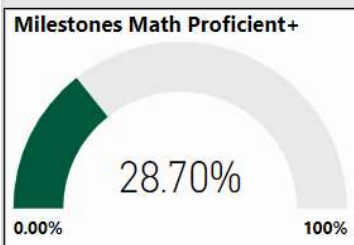

2017-2018

Scorecard- ES

School Name

Palmetto Elementary School

All data presented on this profile come from the 2017-2018 school year

Climate Stars

72.80
CCRPI Score

3 ★★★★★

Readiness	Progress	Content Mastery	Closing Gaps
74.20	81.20	48.30	100.00