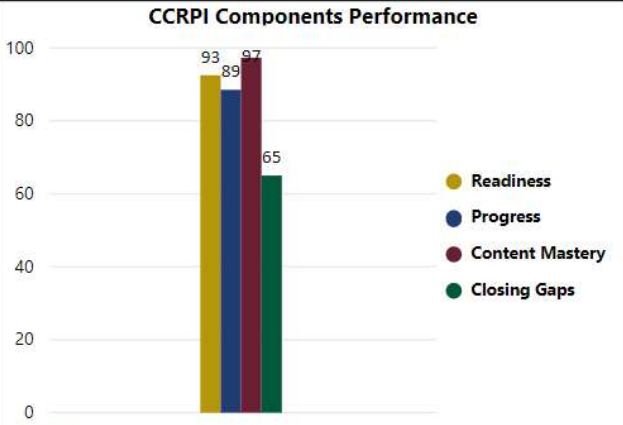

2017-2018

Scorecard- ES

School Name

Ocee Elementary School

All data presented on this profile come from the 2017-2018 school year

Climate Stars

88.40
CCRPI Score

4 ★★★★★

| Readiness | Progress | Content Mastery | Closing Gaps |
|-----------|----------|-----------------|--------------|
| 92.50 | 88.50 | 97.30 | 65.00 |

CSI School ?

N

Turnaround School ?

N