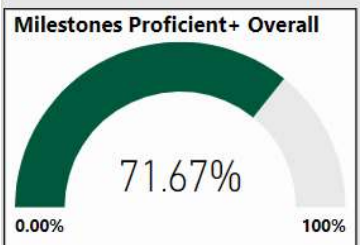

2017-2018

Scorecard- ES

School Name

Ocee Elementary School

All data presented on this profile come from the 2017-2018 school year

Climate Stars

88.40
CCRPI Score

4 ★★★★★

| Readiness | Progress | Content Mastery | Closing Gaps |
|-----------|----------|-----------------|--------------|
| 92.50 | 88.50 | 97.30 | 65.00 |

CSI School ?

N

Turnaround School ?

N