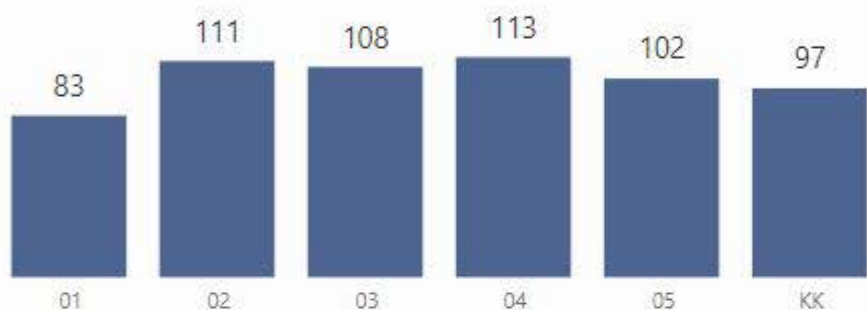

Ocee Elementary School

Number of Students

610

Students for Each Grade

Racial Composition

Ethnicity	Percentage	# of Students
White	38.44%	236
Asian	30.46%	184
Hispanic	13.52%	82
Black	10.75%	66
Other	6.84%	42

Mobility 2021

Turnaround School? 2019

N

Stability 2021

CSI School? 2019

N

Program Enrollment