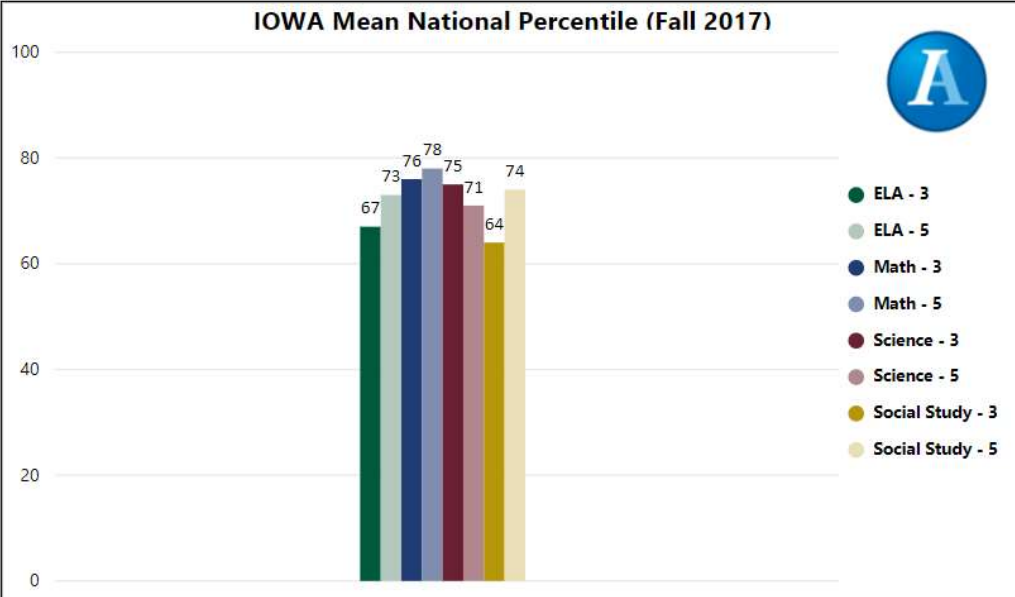

2017-2018

Scorecard- ES

School Name

Ocee Elementary School

All data presented on this profile come from the 2017-2018 school year

Climate Stars

88.40
CCRPI Score

4 ★★★★★

Readiness	Progress	Content Mastery	Closing Gaps
92.50	88.50	97.30	65.00