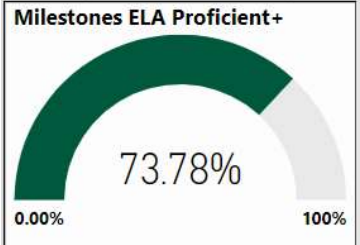

2017-2018

Scorecard- ES

School Name

Ocee Elementary School

All data presented on this profile come from the 2017-2018 school year

Climate Stars

88.40
CCRPI Score

4 ★★★★★

| Readiness | Progress | Content Mastery | Closing Gaps |
|-----------|----------|-----------------|--------------|
| 92.50 | 88.50 | 97.30 | 65.00 |

CSI School ?

N

Turnaround School ?

N