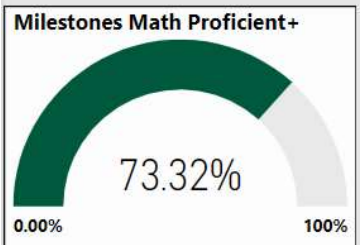

Climate Stars

88.40
CCRPI Score

4 ★★★★★

Readiness	Progress	Content Mastery	Closing Gaps
92.50	88.50	97.30	65.00