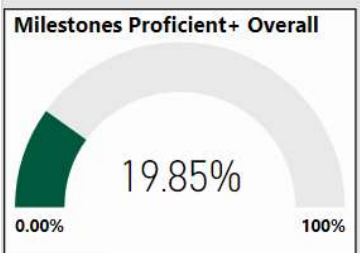

2017-2018

Scorecard- ES

School Name

Oakley Elementary School

All data presented on this profile come from the 2017-2018 school year

Climate Stars

69.30
CCRPI Score

3 ★★★★★

Readiness	Progress	Content Mastery	Closing Gaps
76.30	75.70	41.70	100.00