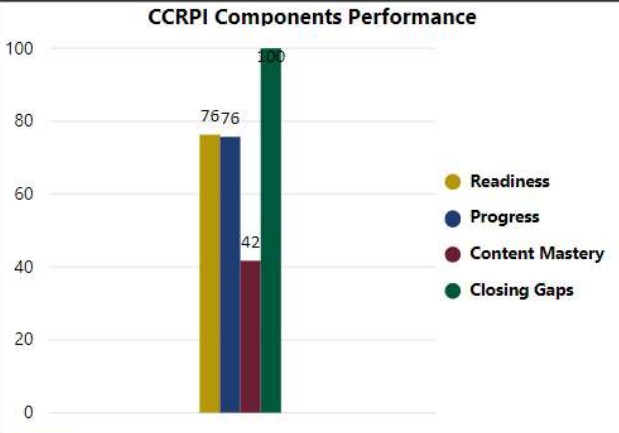

2017-2018

Scorecard- ES

School Name

Oakley Elementary School

All data presented on this profile come from the 2017-2018 school year

Climate Stars

69.30
CCRPI Score

3 ★★★★★

Readiness	Progress	Content Mastery	Closing Gaps
76.30	75.70	41.70	100.00

CSI School ?

N

Turnaround School ?

N