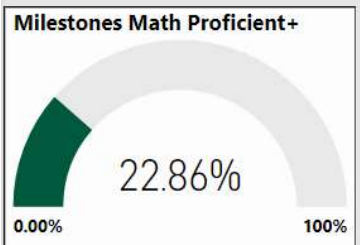

2017-2018

Scorecard- ES

School Name

Oakley Elementary School

All data presented on this profile come from the 2017-2018 school year

Climate Stars

69.30
CCRPI Score

3 ★★★★★

Readiness	Progress	Content Mastery	Closing Gaps
76.30	75.70	41.70	100.00