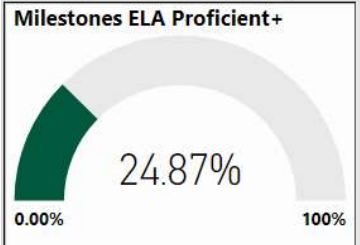

2017-2018

Scorecard- ES

School Name

Oakley Elementary School

All data presented on this profile come from the 2017-2018 school year

Climate Stars

69.30
CCRPI Score

3 ★★★★★

Readiness	Progress	Content Mastery	Closing Gaps
76.30	75.70	41.70	100.00