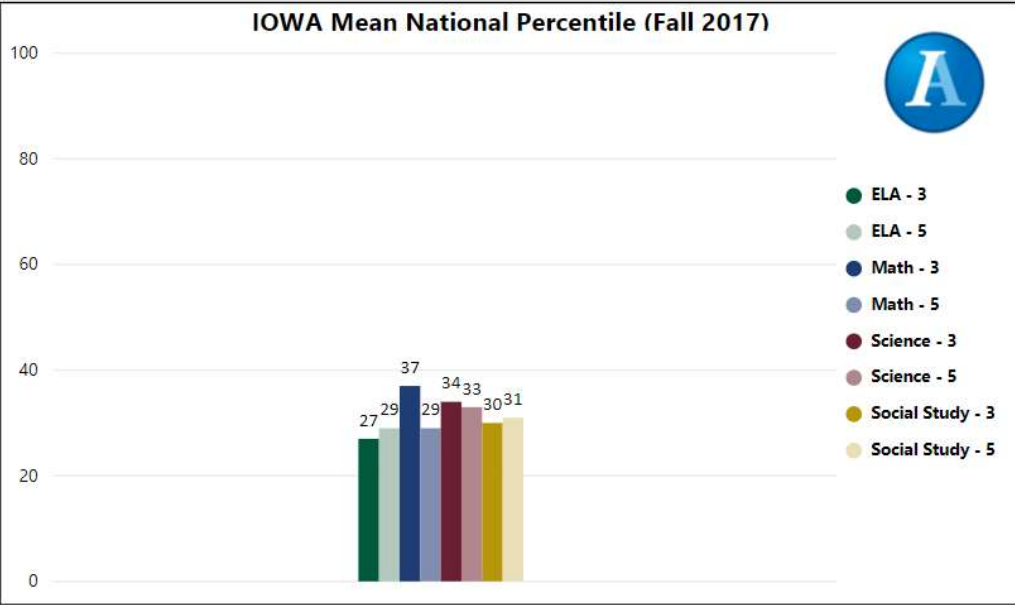

2017-2018

Scorecard- ES

School Name

Oakley Elementary School

All data presented on this profile come from the 2017-2018 school year

Climate Stars

69.30
CCRPI Score

3 ★★★★★

Readiness	Progress	Content Mastery	Closing Gaps
76.30	75.70	41.70	100.00