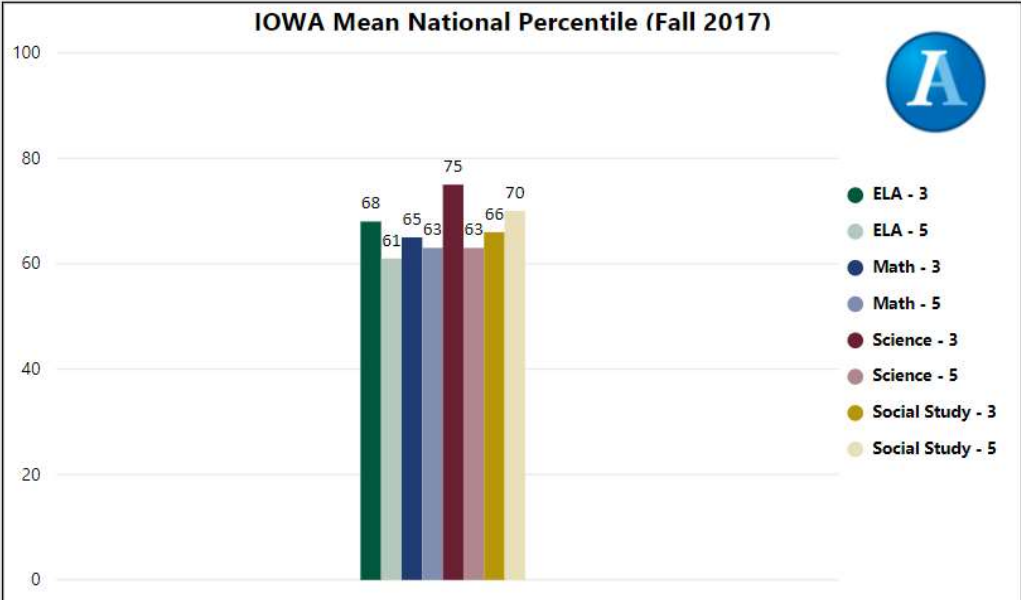

2017-2018

Scorecard- ES

School Name

Northwood Elementary School

All data presented on this profile come from the 2017-2018 school year

Readiness	Progress	Content Mastery	Closing Gaps
90.80	92.20	92.10	71.20