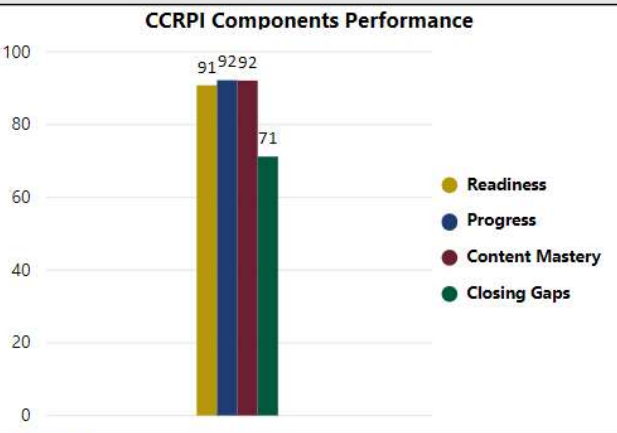

2017-2018

Scorecard- ES

School Name

Northwood Elementary School

All data presented on this profile come from the 2017-2018 school year

Readiness	Progress	Content Mastery	Closing Gaps
90.80	92.20	92.10	71.20