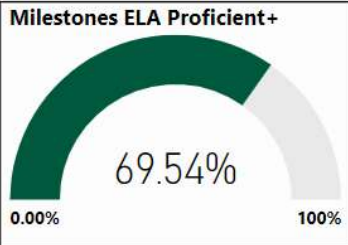

2017-2018

Scorecard- ES

School Name

Northwood Elementary School

All data presented on this profile come from the 2017-2018 school year

Readiness	Progress	Content Mastery	Closing Gaps
90.80	92.20	92.10	71.20