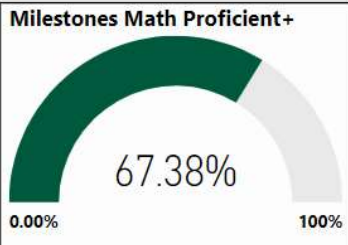

2017-2018

Scorecard- ES

School Name

Northwood Elementary School

All data presented on this profile come from the 2017-2018 school year

Readiness	Progress	Content Mastery	Closing Gaps
90.80	92.20	92.10	71.20