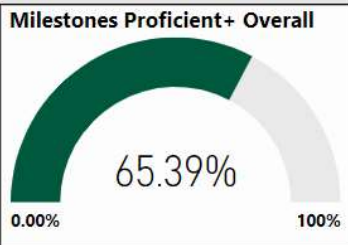

2017-2018

Scorecard- ES

School Name

Northwood Elementary School

All data presented on this profile come from the 2017-2018 school year

Readiness	Progress	Content Mastery	Closing Gaps
90.80	92.20	92.10	71.20