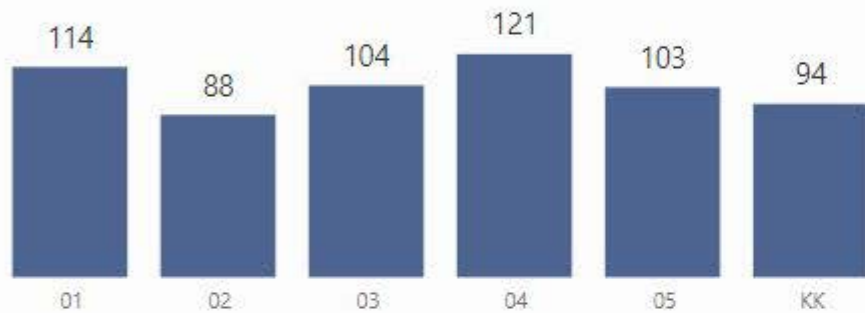

Northwood Elementary School

Number of Students

623

Students for Each Grade

Racial Composition

Ethnicity	Percentage	# of Students
White	55.13%	344
Hispanic	19.55%	122
Black	12.02%	74
Asian	6.89%	43
Other	6.41%	40

Mobility 2021

Turnaround School? 2019

N

Stability 2021

CSI School? 2019

N

Program Enrollment