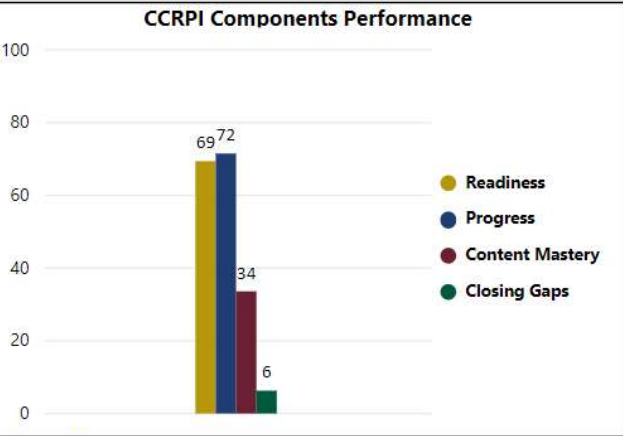

# Nolan Elementary School

All data presented on this profile come from the 2017-2018 school year

**Climate Stars**

**49.90**  
CCRPI Score

4 ★★★★★

Readiness	Progress	Content Mastery	Closing Gaps
69.40	71.50	33.60	6.30

CSI School ?

**N**

Turnaround School ?

**Y**