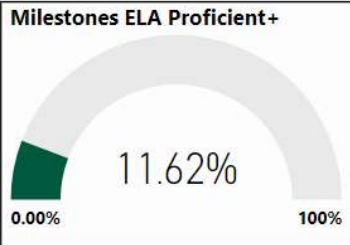

# Nolan Elementary School

All data presented on this profile come from the 2017-2018 school year

**Climate Stars**

**49.90**  
CCRPI Score

4 ★★★★★

Readiness	Progress	Content Mastery	Closing Gaps
69.40	71.50	33.60	6.30

CSI School ?

**N**

Turnaround School ?

**Y**