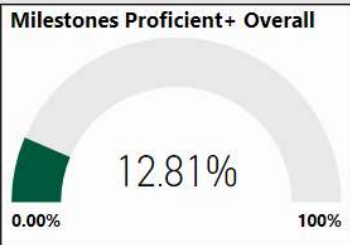

# Nolan Elementary School

All data presented on this profile come from the 2017-2018 school year

**Climate Stars**

**49.90**  
CCRPI Score

4 ★★★★★

Readiness	Progress	Content Mastery	Closing Gaps
69.40	71.50	33.60	6.30