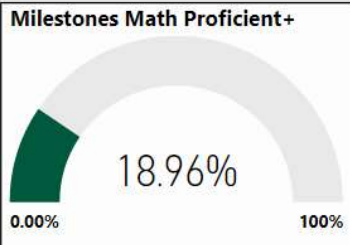

# Nolan Elementary School

All data presented on this profile come from the 2017-2018 school year

**Climate Stars**

**49.90**  
CCRPI Score

4 ★★★★★

Readiness	Progress	Content Mastery	Closing Gaps
69.40	71.50	33.60	6.30