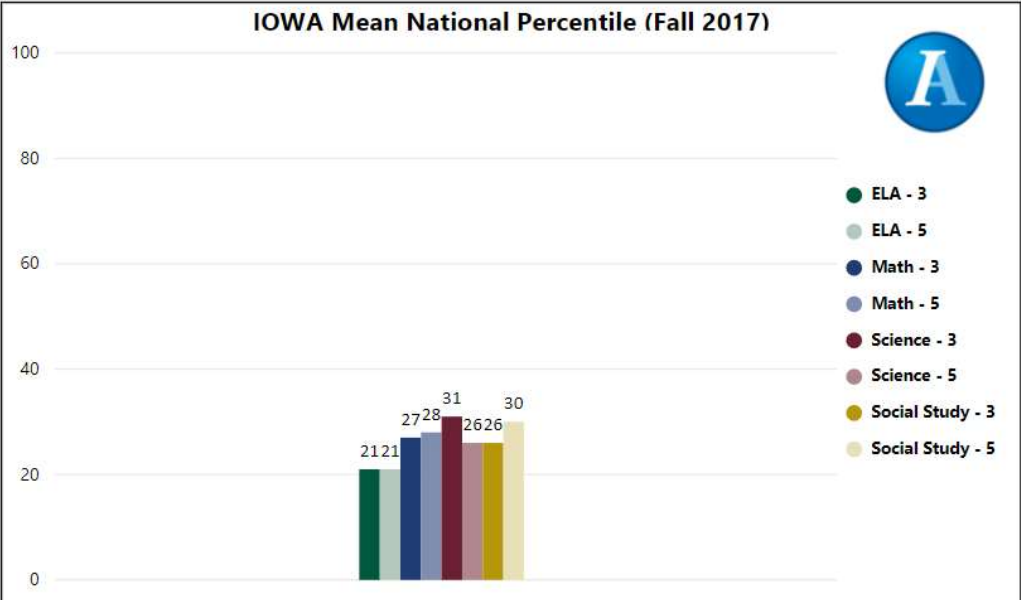

# Nolan Elementary School

All data presented on this profile come from the 2017-2018 school year

**Climate Stars**

**49.90**  
CCRPI Score

4 ★★★★★

Readiness	Progress	Content Mastery	Closing Gaps
69.40	71.50	33.60	6.30

CSI School ?

**N**

Turnaround School ?

**Y**