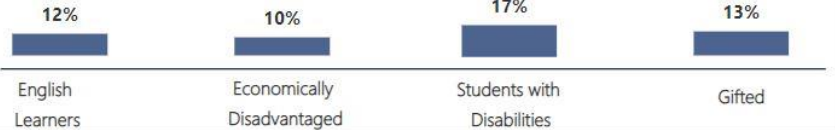

School Name

New Prospect Elementary School

CCRPI Score 2019

87.9

Climate Star Rating 2019

Financial Efficiency Star Rating 2018

CCRPI Component Performance 2019

Number of Students

554

Racial Composition

Ethnicity	Percentage	# of Students
White	37.36%	207
Asian	29.96%	166
Hispanic	16.06%	89
Black	11.55%	64
Other	5.05%	28

Program Enrollment

Turnaround School? 2019

N

CSI School? 2019

N