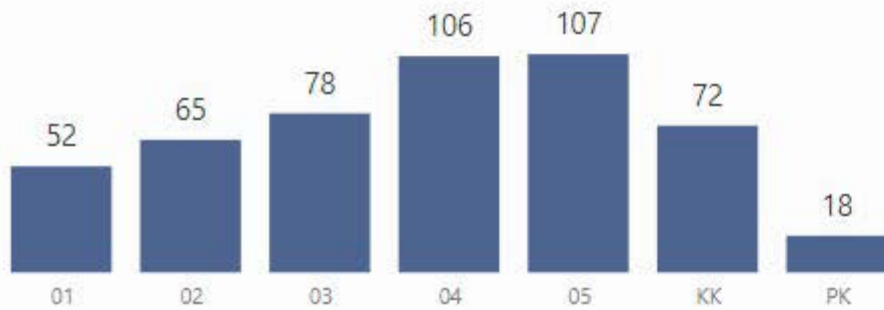

New Prospect Elementary School

Number of Students

497

Students for Each Grade

Racial Composition

Ethnicity	Percentage	# of Students
Asian	32.33%	161
White	32.33%	161
Hispanic	14.46%	72
Black	12.05%	60
Other	8.84%	43

Mobility 2021

Turnaround School? 2019

N

Stability 2021

CSI School? 2019

N

Program Enrollment