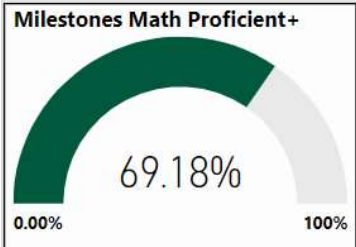

2017-2018

Scorecard- ES

School Name

New Prospect Elementary School

All data presented on this profile come from the 2017-2018 school year

Climate Stars

85.20
CCRPI Score

5 ★★★★★

Readiness	Progress	Content Mastery	Closing Gaps
88.90	85.10	96.20	58.30