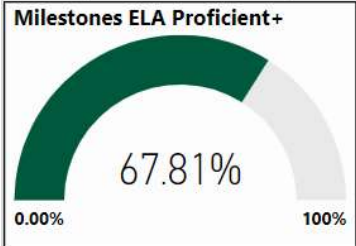

2017-2018

Scorecard- ES

School Name

New Prospect Elementary School

All data presented on this profile come from the 2017-2018 school year

Climate Stars

85.20
CCRPI Score

5 ★★★★★

Readiness	Progress	Content Mastery	Closing Gaps
88.90	85.10	96.20	58.30

CSI School ?

N

Turnaround School ?

N