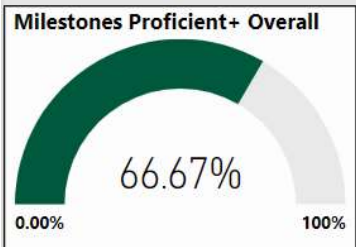

2017-2018

Scorecard- ES

School Name

New Prospect Elementary School

All data presented on this profile come from the 2017-2018 school year

Climate Stars

85.20
CCRPI Score

5 ★★★★★

Readiness	Progress	Content Mastery	Closing Gaps
88.90	85.10	96.20	58.30