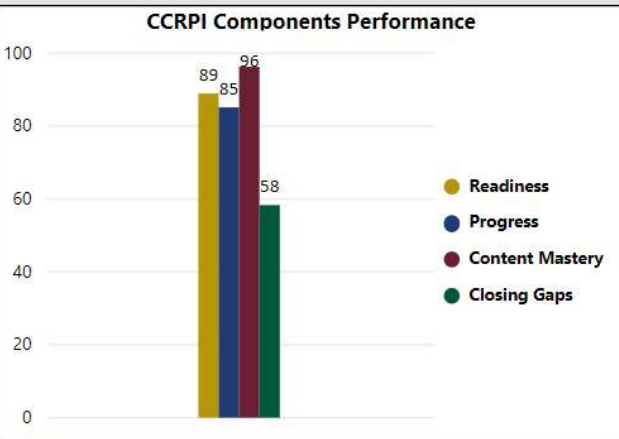

2017-2018

Scorecard- ES

School Name

New Prospect Elementary School

All data presented on this profile come from the 2017-2018 school year

Climate Stars

85.20
CCRPI Score

5 ★★★★★

Readiness	Progress	Content Mastery	Closing Gaps
88.90	85.10	96.20	58.30

CSI School ?

N

Turnaround School ?

N