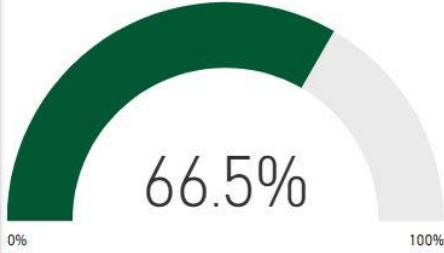

Milestones Proficient+ Overall-2019