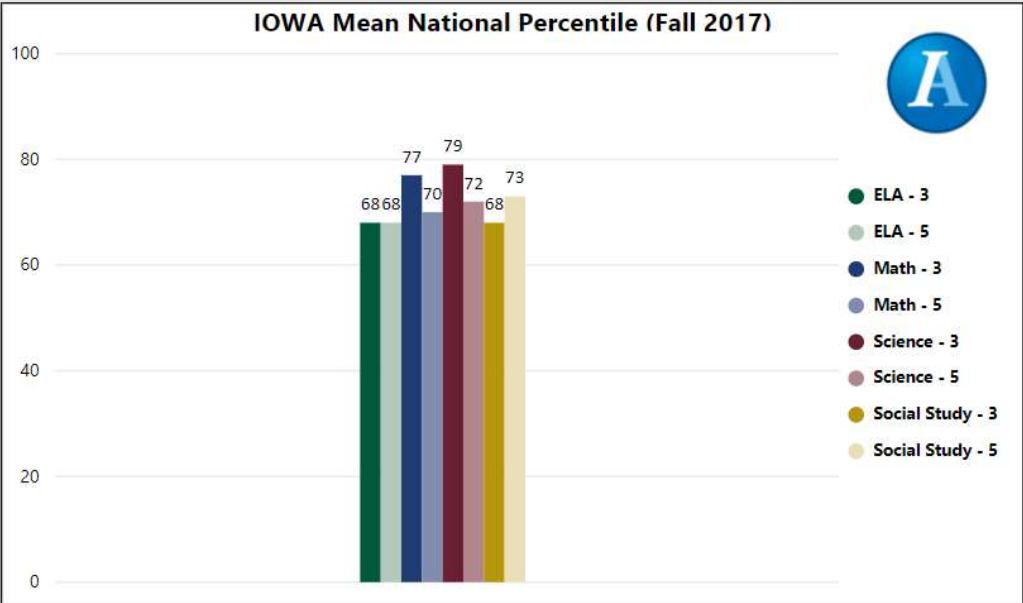

2017-2018

Scorecard- ES

School Name

New Prospect Elementary School

All data presented on this profile come from the 2017-2018 school year

Climate Stars

85.20
CCRPI Score

5 ★★★★★

Readiness	Progress	Content Mastery	Closing Gaps
88.90	85.10	96.20	58.30