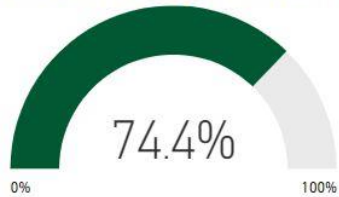

554

Racial Composition

Ethnicity	Percentage	# of Students
White	37.36%	207
Asian	29.96%	166
Hispanic	16.06%	89
Black	11.55%	64
Other	5.05%	28

Program Enrollment

Turnaround School? 2019

N

CSI School? 2019

N

Mobility 2019

Stability 2019

Milestones Proficient+ Overall-2019

Milestones Math Proficient+ 2019

Milestones ELA Proficient+ 2019