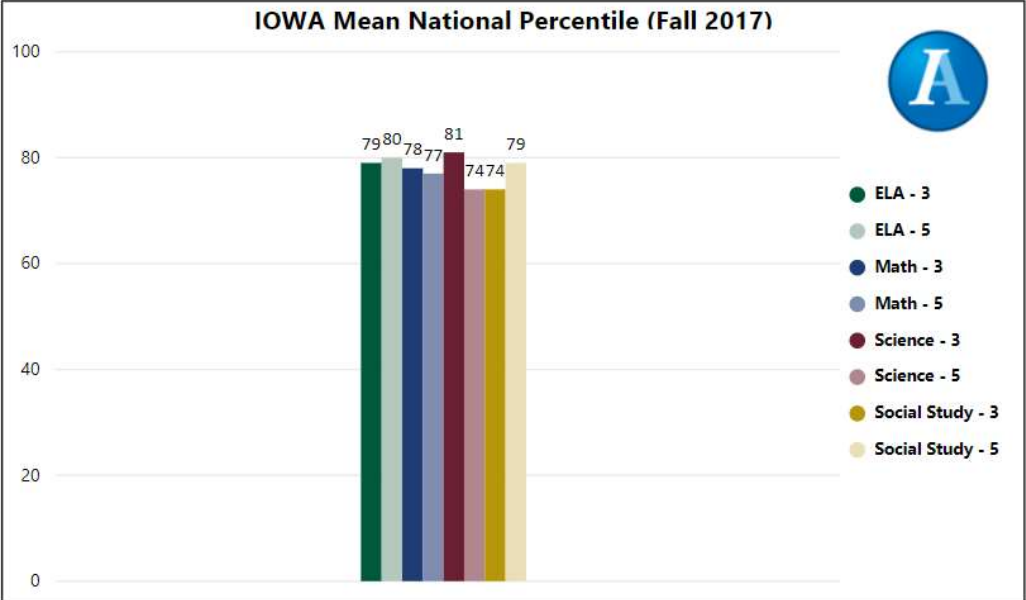

2017-2018

Scorecard - ES

School Name

Mountain Park Elementary School

All data presented on this profile come from the 2017-2018 school year

Climate Stars

85.10
CCRPI Score

5 ★★★★★

Readiness	Progress	Content Mastery	Closing Gaps
92.70	84.10	97.30	52.80