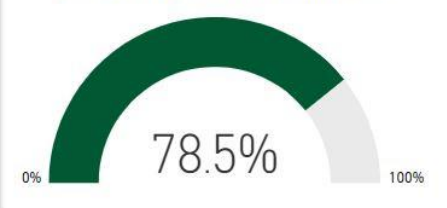

829

Racial Composition

Ethnicity	Percentage	# of Students
White	77.20%	640
Hispanic	9.77%	81
Black	5.91%	49
Other	4.22%	35
Asian	2.90%	24

Program Enrollment

Milestones Proficient+ Overall-2019

Milestones Math Proficient+ 2019