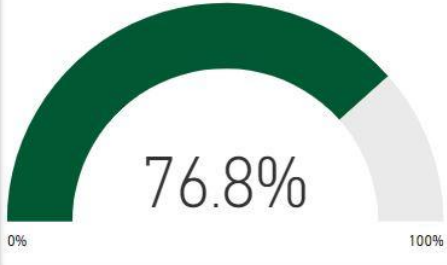

829

Racial Composition

Ethnicity	Percentage	# of Students
White	77.20%	640
Hispanic	9.77%	81
Black	5.91%	49
Other	4.22%	35
Asian	2.90%	24

Program Enrollment

Milestones Proficient+ Overall-2019

Milestones Math Proficient+ 2019