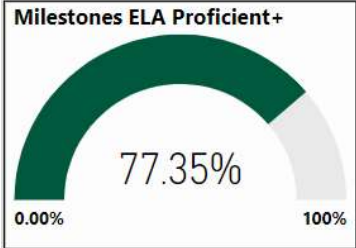

2017-2018

Scorecard - ES

School Name

Mountain Park Elementary School

All data presented on this profile come from the 2017-2018 school year

Climate Stars

85.10
CCRPI Score

5 ★★★★★

Readiness	Progress	Content Mastery	Closing Gaps
92.70	84.10	97.30	52.80

CSI School ?

N

Turnaround School ?

N