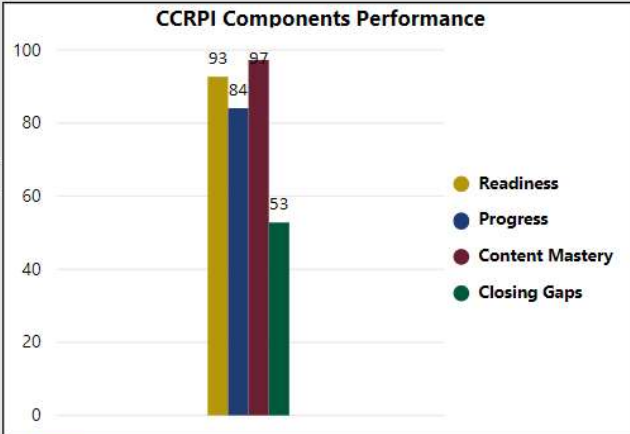

2017-2018

Scorecard - ES

School Name

Mountain Park Elementary School

All data presented on this profile come from the 2017-2018 school year

Climate Stars

85.10
CCRPI Score

5 ★★★★★

Readiness	Progress	Content Mastery	Closing Gaps
92.70	84.10	97.30	52.80

CSI School ?

N

Turnaround School ?

N