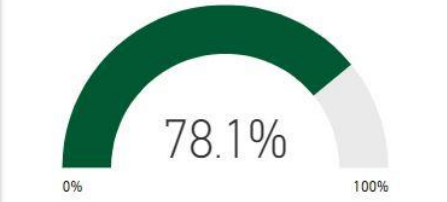

Milestones ELA Proficient+ 2019