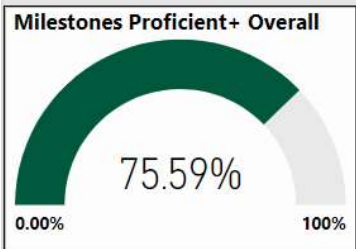

2017-2018

Scorecard - ES

School Name

Mountain Park Elementary School

All data presented on this profile come from the 2017-2018 school year

Climate Stars

85.10
CCRPI Score

5 ★★★★★

Readiness	Progress	Content Mastery	Closing Gaps
92.70	84.10	97.30	52.80