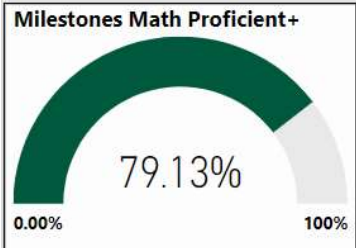

2017-2018

Scorecard - ES

School Name

Mountain Park Elementary School

All data presented on this profile come from the 2017-2018 school year

Climate Stars

85.10
CCRPI Score

5 ★★★★★

Readiness	Progress	Content Mastery	Closing Gaps
92.70	84.10	97.30	52.80