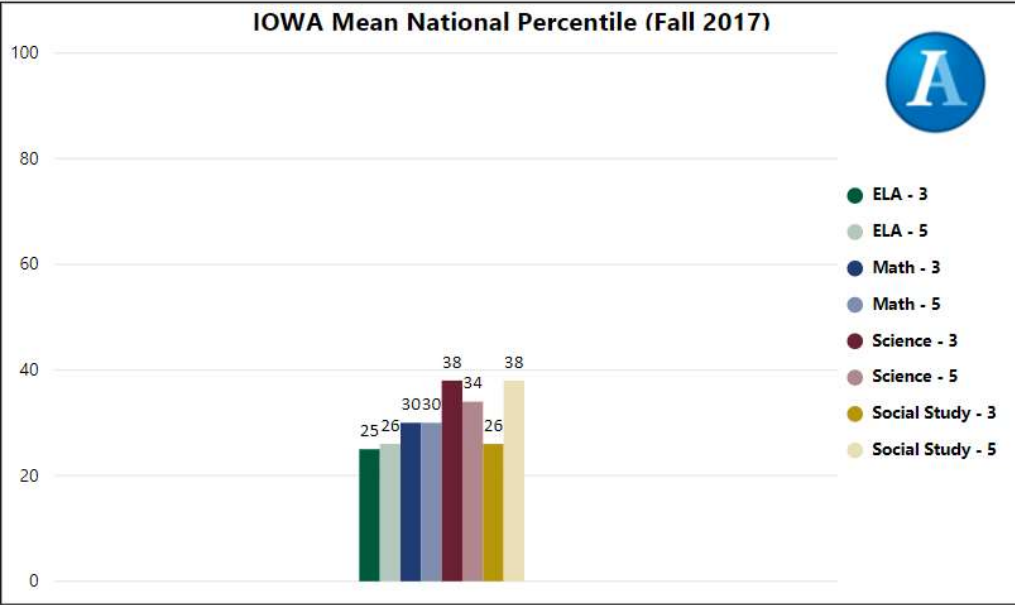

2017-2018

Scorecard- ES

School Name

Mimosa Elementary School

All data presented on this profile come from the 2017-2018 school year

Climate Stars

73.30
CCRPI Score

5 ★★★★★

Readiness	Progress	Content Mastery	Closing Gaps
75.30	89.90	49.60	79.60