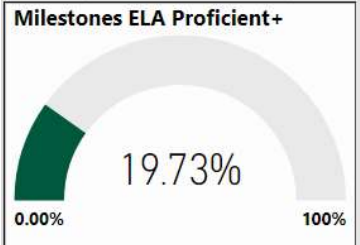

2017-2018

Scorecard- ES

School Name

Mimosa Elementary School

All data presented on this profile come from the 2017-2018 school year

Climate Stars

73.30
CCRPI Score

5 ★★★★★

Readiness	Progress	Content Mastery	Closing Gaps
75.30	89.90	49.60	79.60