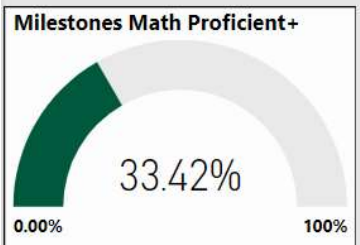

2017-2018

Scorecard- ES

School Name

Mimosa Elementary School

All data presented on this profile come from the 2017-2018 school year

Climate Stars

73.30
CCRPI Score

5 ★★★★★

Readiness	Progress	Content Mastery	Closing Gaps
75.30	89.90	49.60	79.60