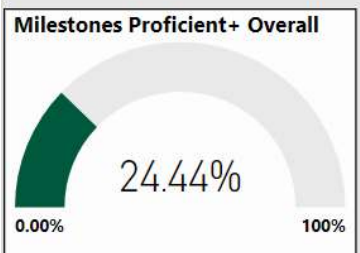

2017-2018

Scorecard- ES

School Name

Mimosa Elementary School

All data presented on this profile come from the 2017-2018 school year

Climate Stars

73.30
CCRPI Score

5 ★★★★★

Readiness	Progress	Content Mastery	Closing Gaps
75.30	89.90	49.60	79.60