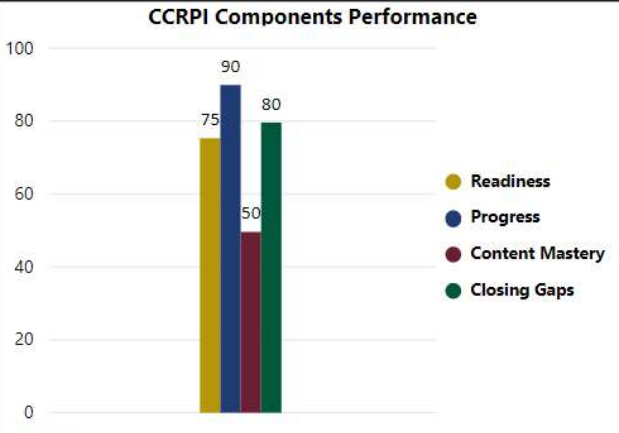

2017-2018

Scorecard- ES

School Name

Mimosa Elementary School

All data presented on this profile come from the 2017-2018 school year

Climate Stars

73.30
CCRPI Score

5 ★★★★★

Readiness	Progress	Content Mastery	Closing Gaps
75.30	89.90	49.60	79.60

CSI School ?

N

Turnaround School ?

N