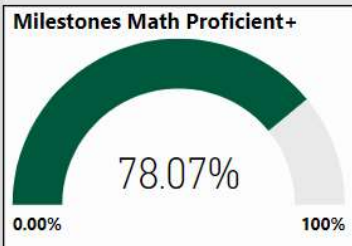

2017-2018

Scorecard- ES

School Name

Medlock Bridge Elementary School

All data presented on this profile come from the 2017-2018 school year

Climate Stars

88.00
CCRPI Score

4 ★★★★★

Readiness	Progress	Content Mastery	Closing Gaps
90.30	85.70	96.90	72.70