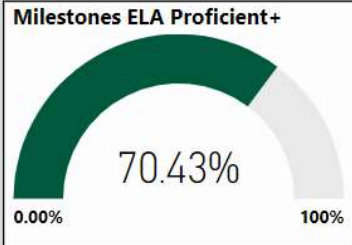

2017-2018

Scorecard- ES

School Name

Medlock Bridge Elementary School

All data presented on this profile come from the 2017-2018 school year

Climate Stars

88.00
CCRPI Score

4 ★★★★★

Readiness	Progress	Content Mastery	Closing Gaps
90.30	85.70	96.90	72.70