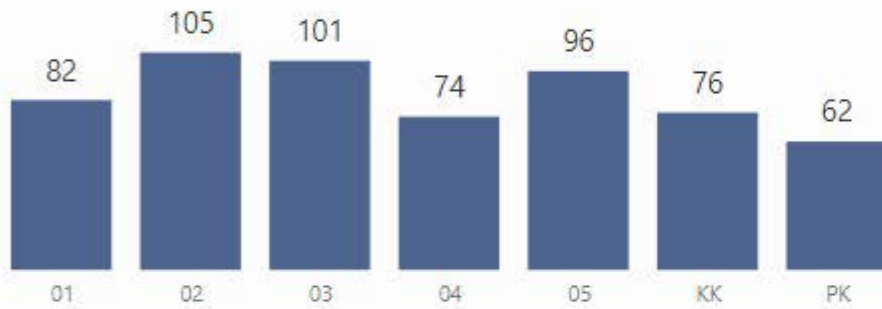

Medlock Bridge Elementary School

Number of Students

591

Students for Each Grade

Racial Composition

Ethnicity	Percentage	# of Students
Asian	46.31%	274
White	27.35%	160
Black	11.74%	70
Hispanic	8.05%	48
Other	6.54%	39

Mobility 2021

Turnaround School? 2019

N

Stability 2021

CSI School? 2019

N

Program Enrollment