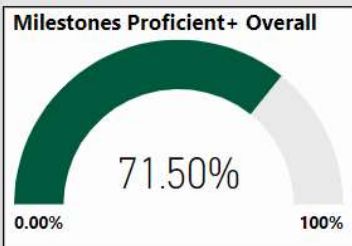

2017-2018

Scorecard- ES

School Name

Medlock Bridge Elementary School

All data presented on this profile come from the 2017-2018 school year

Climate Stars

88.00
CCRPI Score

4 ★★★★★

Readiness	Progress	Content Mastery	Closing Gaps
90.30	85.70	96.90	72.70

CSI School ?
N

Turnaround School ?
N