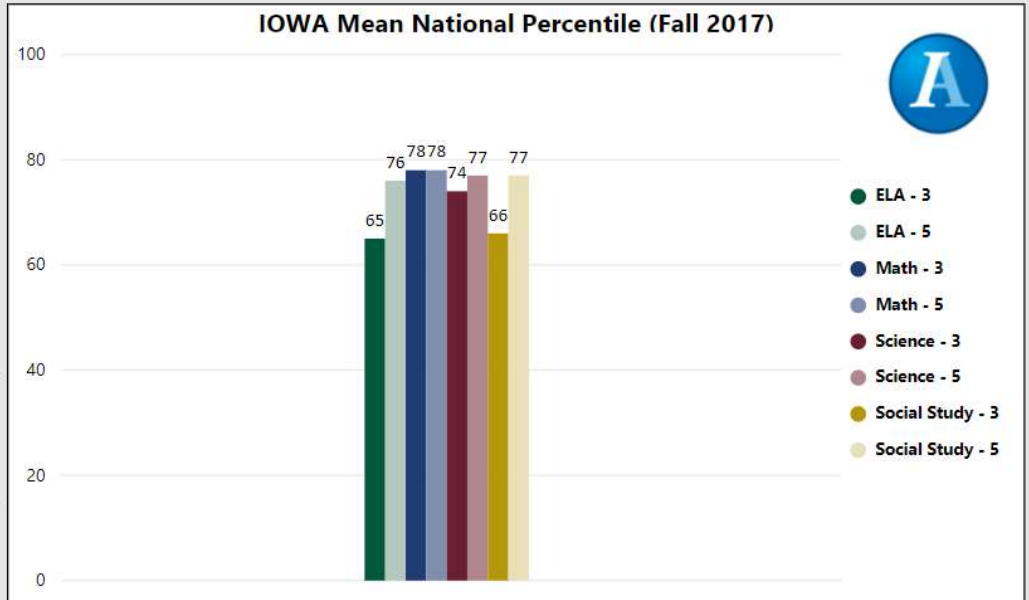

2017-2018

Scorecard- ES

School Name

Medlock Bridge Elementary School

All data presented on this profile come from the 2017-2018 school year

Climate Stars

88.00
CCRPI Score

4 ★★★★★

Readiness	Progress	Content Mastery	Closing Gaps
90.30	85.70	96.90	72.70