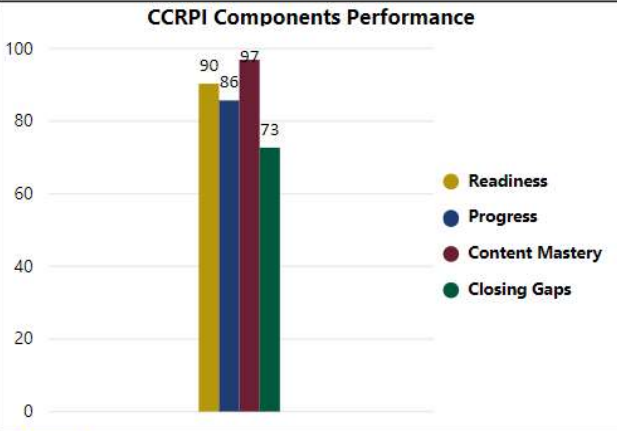

2017-2018

Scorecard- ES

School Name

Medlock Bridge Elementary School

All data presented on this profile come from the 2017-2018 school year

Climate Stars

88.00
CCRPI Score

4 ★★★★★

Readiness	Progress	Content Mastery	Closing Gaps
90.30	85.70	96.90	72.70

CSI School ?
N

Turnaround School ?
N