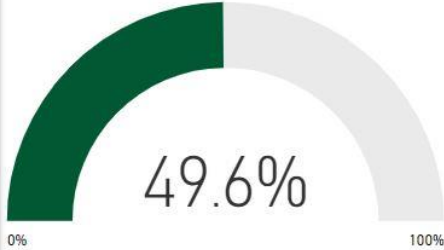

Milestones Proficient+ Overall-2019