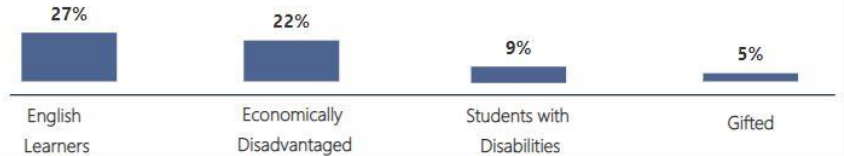

School Name

Manning Oaks Elementary School

CCRPI Score 2019

72.8

Climate Star Rating 2019

Financial Efficiency Star Rating 2018

CCRPI Component Performance 2019

Number of Students

862

Racial Composition

Ethnicity	Percentage	# of Students
Asian	29.78%	257
Hispanic	22.60%	195
White	22.25%	192
Black	19.70%	169
Other	5.68%	49

Program Enrollment

Turnaround School? 2019

N

CSI School? 2019

N