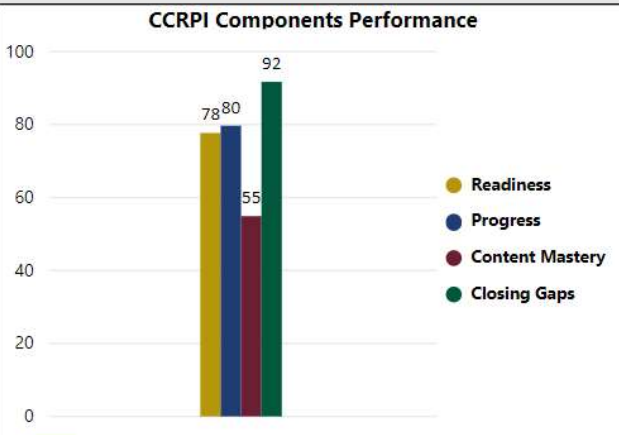

2017-2018

Scorecard- ES

School Name

Liberty Point Elementary School

All data presented on this profile come from the 2017-2018 school year

Climate Stars

73.70
CCRPI Score

4 ★★★★★

Readiness	Progress	Content Mastery	Closing Gaps
77.70	79.70	54.90	91.70

CSI School ?

N

Turnaround School ?

N