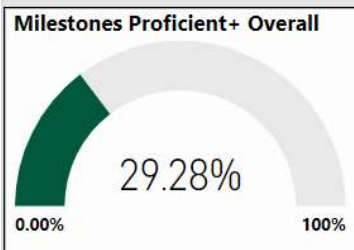

2017-2018

Scorecard- ES

School Name

Liberty Point Elementary School

All data presented on this profile come from the 2017-2018 school year

Climate Stars

73.70
CCRPI Score

4 ★★★★★

Readiness	Progress	Content Mastery	Closing Gaps
77.70	79.70	54.90	91.70