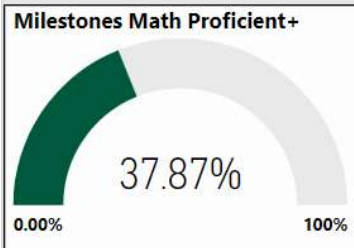

2017-2018

Scorecard- ES

School Name

Liberty Point Elementary School

All data presented on this profile come from the 2017-2018 school year

Climate Stars

73.70
CCRPI Score

4 ★★★★★

Readiness	Progress	Content Mastery	Closing Gaps
77.70	79.70	54.90	91.70