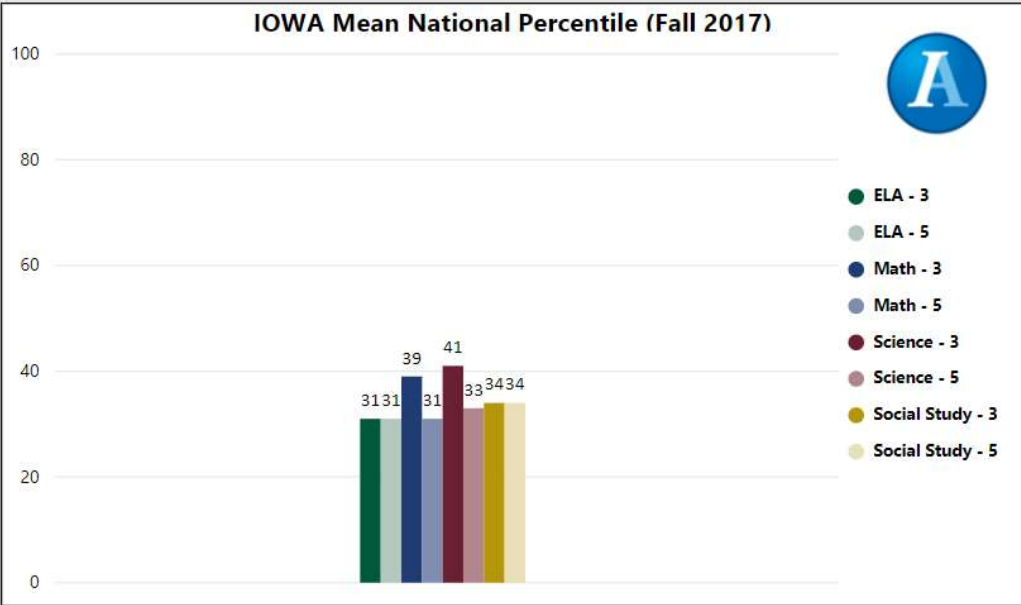

2017-2018

Scorecard- ES

School Name

Liberty Point Elementary School

All data presented on this profile come from the 2017-2018 school year

Climate Stars

73.70
CCRPI Score

4 ★★★★★

Readiness	Progress	Content Mastery	Closing Gaps
77.70	79.70	54.90	91.70