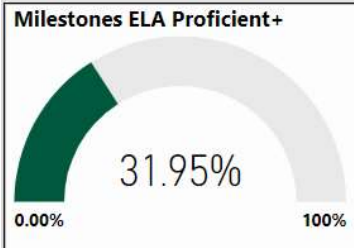

2017-2018

Scorecard- ES

School Name

Liberty Point Elementary School

All data presented on this profile come from the 2017-2018 school year

Climate Stars

73.70
CCRPI Score

4 ★★★★★

Readiness	Progress	Content Mastery	Closing Gaps
77.70	79.70	54.90	91.70

CSI School ?

N

Turnaround School ?

N