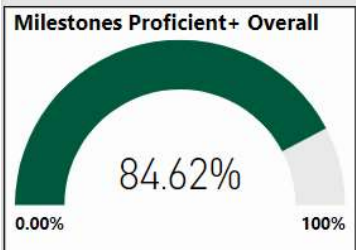

2017-2018

Scorecard- ES

School Name

Lake Windward Elementary School

All data presented on this profile come from the 2017-2018 school year

Climate Stars

95.70
CCRPI Score

5 ★★★★★

Readiness	Progress	Content Mastery	Closing Gaps
92.90	97.60	100.00	86.50