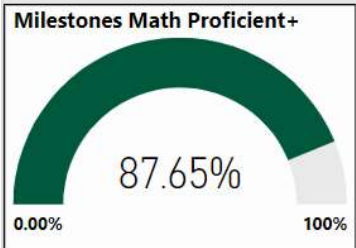

2017-2018

Scorecard- ES

School Name

Lake Windward Elementary School

All data presented on this profile come from the 2017-2018 school year

Climate Stars

95.70
CCRPI Score

5 ★★★★★

Readiness	Progress	Content Mastery	Closing Gaps
92.90	97.60	100.00	86.50