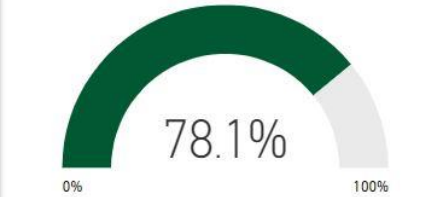

Milestones ELA Proficient+ 2019