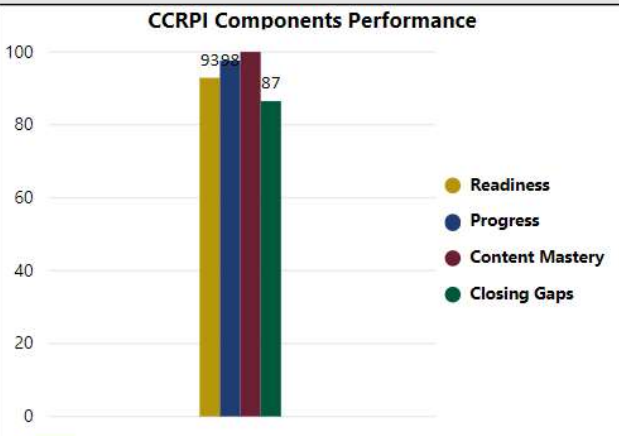

2017-2018

Scorecard- ES

School Name

Lake Windward Elementary School

All data presented on this profile come from the 2017-2018 school year

Climate Stars

95.70
CCRPI Score

5 ★★★★★

Readiness	Progress	Content Mastery	Closing Gaps
92.90	97.60	100.00	86.50

CSI School ?

N

Turnaround School ?

N