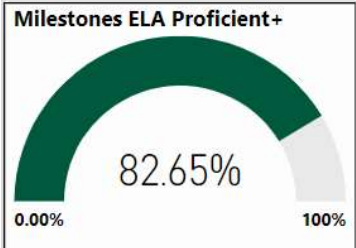

2017-2018

Scorecard- ES

School Name

Lake Windward Elementary School

All data presented on this profile come from the 2017-2018 school year

Climate Stars

95.70
CCRPI Score

5 ★★★★★

Readiness	Progress	Content Mastery	Closing Gaps
92.90	97.60	100.00	86.50

CSI School ?

N

Turnaround School ?

N