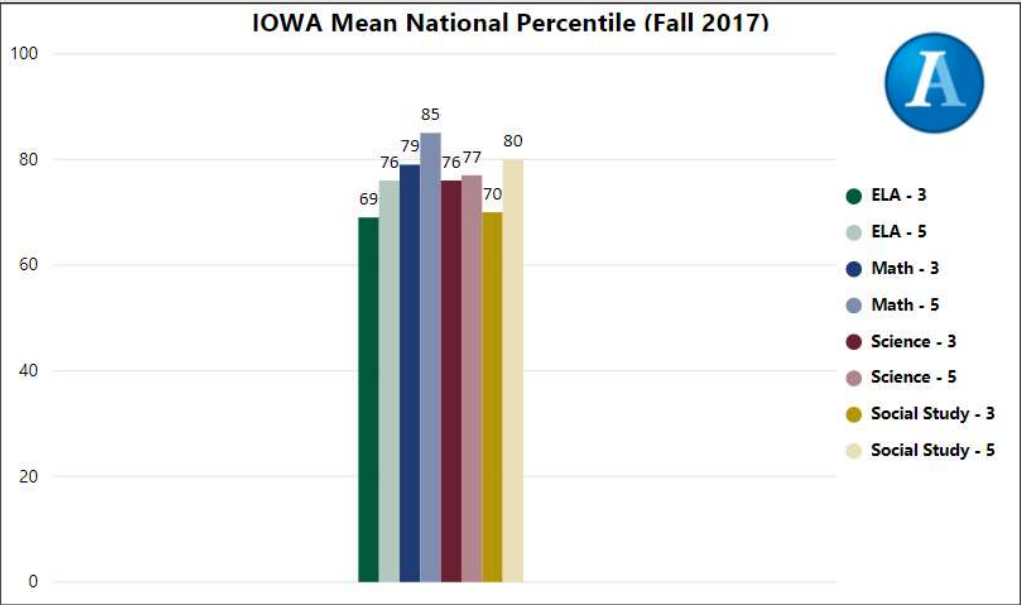

2017-2018

Scorecard- ES

School Name

Lake Windward Elementary School

All data presented on this profile come from the 2017-2018 school year

Climate Stars

95.70
CCRPI Score

5 ★★★★★

Readiness	Progress	Content Mastery	Closing Gaps
92.90	97.60	100.00	86.50