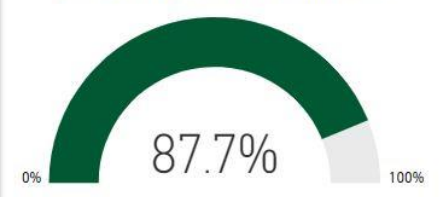

795

Racial Composition

Ethnicity	Percentage	# of Students
White	38.62%	307
Asian	35.09%	279
Hispanic	11.70%	93
Black	9.81%	78
Other	4.78%	38

Program Enrollment

Milestones Proficient+ Overall-2019

Milestones Math Proficient+ 2019