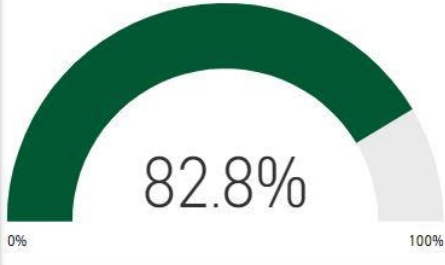

795

Racial Composition

Ethnicity	Percentage	# of Students
White	38.62%	307
Asian	35.09%	279
Hispanic	11.70%	93
Black	9.81%	78
Other	4.78%	38

Program Enrollment

Milestones Proficient+ Overall-2019

Milestones Math Proficient+ 2019