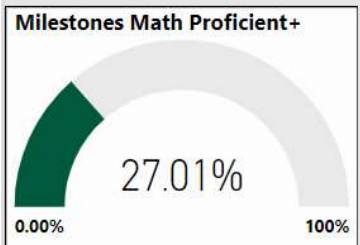

# Lake Forest Elementary

All data presented on this profile come from the 2017-2018 school year

**Climate Stars**

**66.40**  
CCRPI Score

4 ★★★★★

Readiness	Progress	Content Mastery	Closing Gaps
74.90	82.60	42.50	65.00