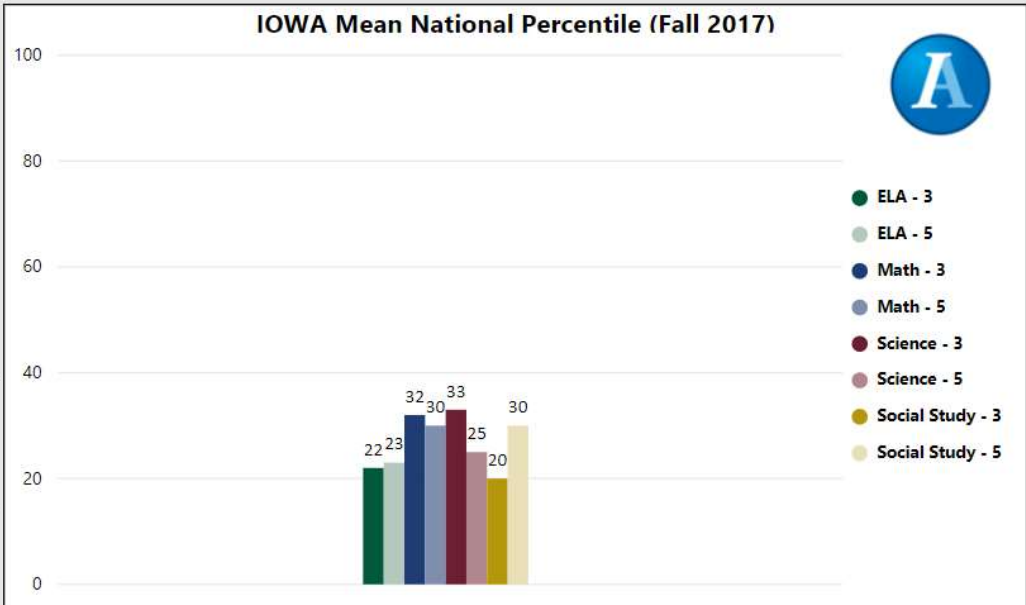

# Lake Forest Elementary

All data presented on this profile come from the 2017-2018 school year

**Climate Stars**

**66.40**  
CCRPI Score

4 ★★★★★

Readiness	Progress	Content Mastery	Closing Gaps
74.90	82.60	42.50	65.00

CSI School ?  
**N**

Turnaround School ?  
**N**