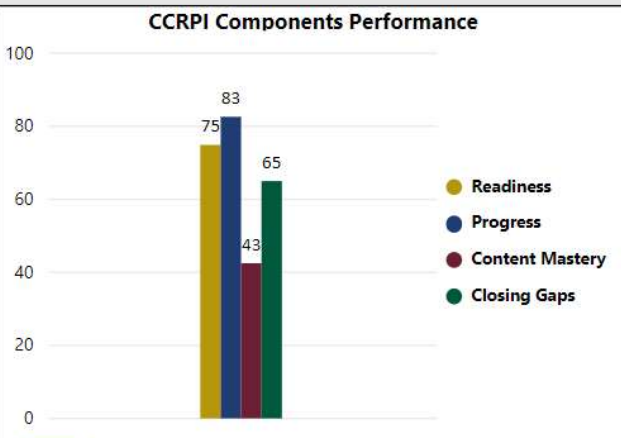

# Lake Forest Elementary

All data presented on this profile come from the 2017-2018 school year

**Climate Stars**

**66.40**  
CCRPI Score

4 ★★★★★

Readiness	Progress	Content Mastery	Closing Gaps
74.90	82.60	42.50	65.00

CSI School ?  
**N**

Turnaround School ?  
**N**