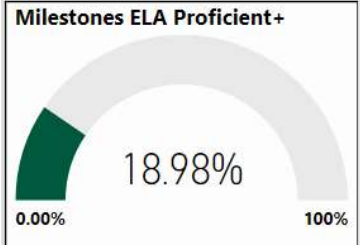

# Lake Forest Elementary

All data presented on this profile come from the 2017-2018 school year

**Climate Stars**

**66.40**  
CCRPI Score

4 ★★★★★

Readiness	Progress	Content Mastery	Closing Gaps
74.90	82.60	42.50	65.00

CSI School ?  
**N**

Turnaround School ?  
**N**