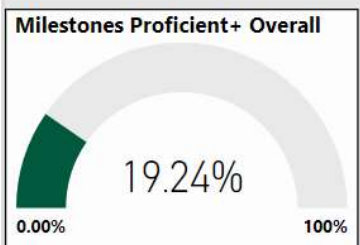

# Lake Forest Elementary

All data presented on this profile come from the 2017-2018 school year

**Climate Stars**

**66.40**  
CCRPI Score

4 ★★★★★

Readiness	Progress	Content Mastery	Closing Gaps
74.90	82.60	42.50	65.00