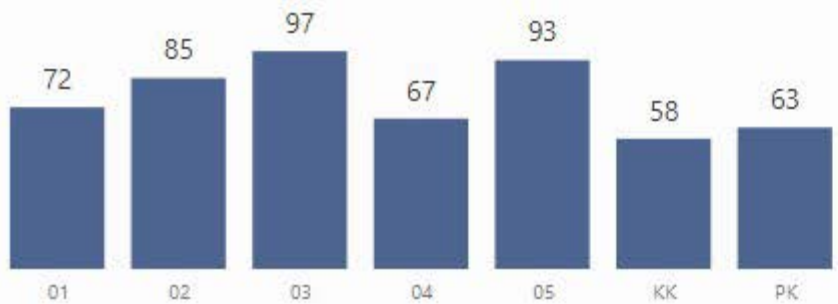

Jackson Elementary School

Number of Students

532

Students for Each Grade

Racial Composition

Ethnicity	Percentage	# of Students
Hispanic	49.53%	263
Black	22.24%	118
White	21.87%	117
Other	5.23%	28
Asian	1.12%	6

Mobility 2021

Turnaround School? 2019

N

Stability 2021

CSI School? 2019

N

Program Enrollment