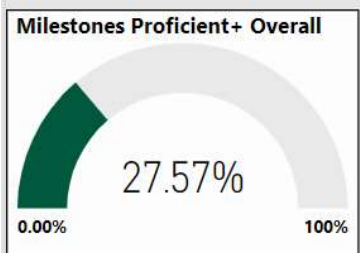

# Jackson Elementary School

All data presented on this profile come from the 2017-2018 school year

**Climate Stars**

**70.70**  
CCRPI Score

4 ★★★★★

Readiness	Progress	Content Mastery	Closing Gaps
76.50	89.50	52.10	56.30