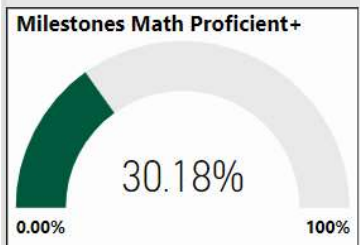

# Jackson Elementary School

All data presented on this profile come from the 2017-2018 school year

**Climate Stars**

**70.70**  
CCRPI Score

4 ★★★★★

Readiness	Progress	Content Mastery	Closing Gaps
76.50	89.50	52.10	56.30