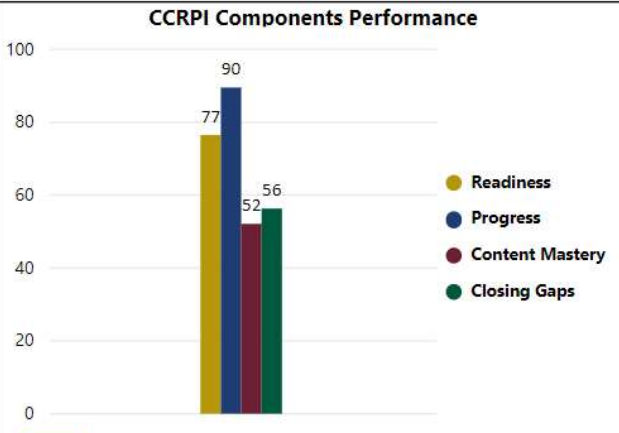

# Jackson Elementary School

All data presented on this profile come from the 2017-2018 school year

**Climate Stars**

**70.70**  
CCRPI Score

4 ★★★★★

Readiness	Progress	Content Mastery	Closing Gaps
76.50	89.50	52.10	56.30

CSI School ?

**N**

Turnaround School ?

**N**