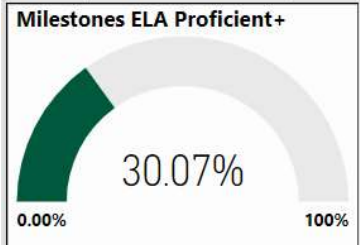

# Jackson Elementary School

All data presented on this profile come from the 2017-2018 school year

**Climate Stars**

**70.70**  
CCRPI Score

4 ★★★★★

Readiness	Progress	Content Mastery	Closing Gaps
76.50	89.50	52.10	56.30