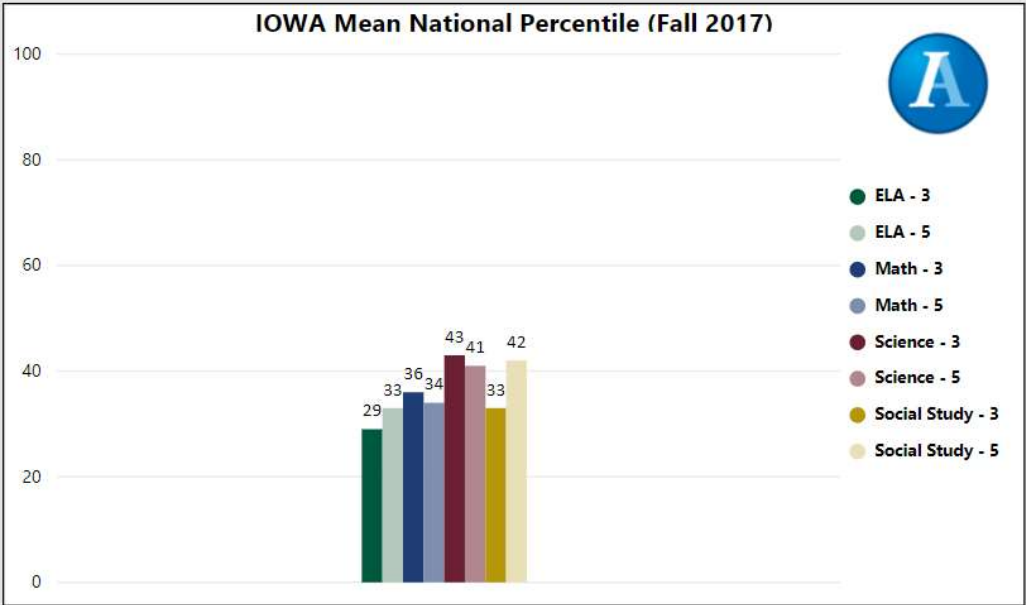

# Jackson Elementary School

All data presented on this profile come from the 2017-2018 school year

**Climate Stars**

**70.70**  
CCRPI Score

4 ★★★★★

Readiness	Progress	Content Mastery	Closing Gaps
76.50	89.50	52.10	56.30

CSI School ?

**N**

Turnaround School ?

**N**