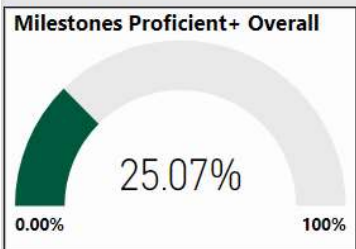

# Ison Springs Elementary School

All data presented on this profile come from the 2017-2018 school year

**Climate Stars**

**60.30**  
CCRPI Score

5 ★★★★★

Readiness	Progress	Content Mastery	Closing Gaps
54.40	77.80	54.30	39.60