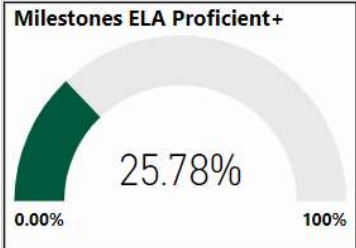

# Ison Springs Elementary School

All data presented on this profile come from the 2017-2018 school year

**Climate Stars**

**60.30**  
CCRPI Score

5 ★★★★★

Readiness	Progress	Content Mastery	Closing Gaps
54.40	77.80	54.30	39.60

CSI School ?

**N**

Turnaround School ?

**N**