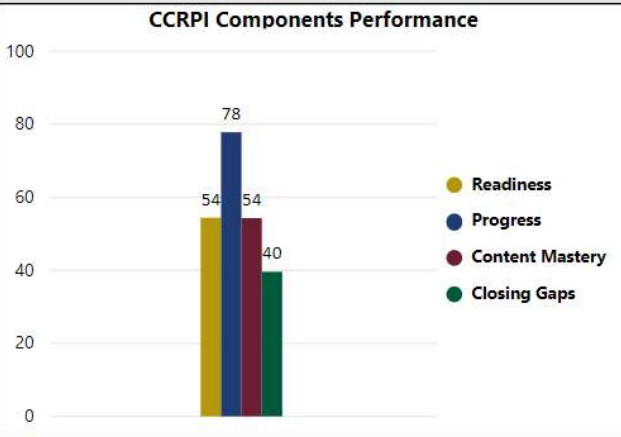

# Ison Springs Elementary School

All data presented on this profile come from the 2017-2018 school year

**Climate Stars**

**60.30**  
CCRPI Score

5 ★★★★★

Readiness	Progress	Content Mastery	Closing Gaps
54.40	77.80	54.30	39.60

CSI School ?

**N**

Turnaround School ?

**N**