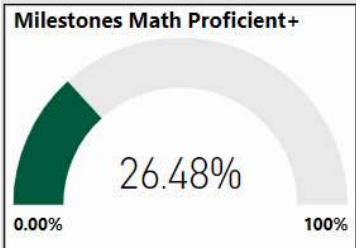

# Ison Springs Elementary School

All data presented on this profile come from the 2017-2018 school year

**Climate Stars**

**60.30**  
CCRPI Score

5 ★★★★★

Readiness	Progress	Content Mastery	Closing Gaps
54.40	77.80	54.30	39.60