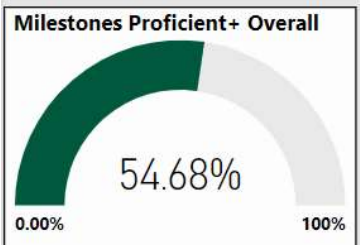

2017-2018

Scorecard- ES

School Name

Hillside Elementary School

All data presented on this profile come from the 2017-2018 school year

Climate Stars

87.20
CCRPI Score

5 ★★★★★

Readiness	Progress	Content Mastery	Closing Gaps
84.50	97.30	82.30	77.30