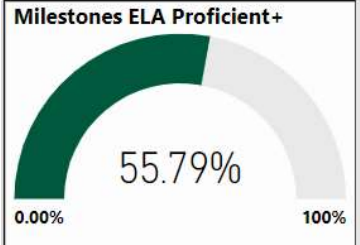

2017-2018

Scorecard- ES

School Name

Hillside Elementary School

All data presented on this profile come from the 2017-2018 school year

Climate Stars

87.20
CCRPI Score

5 ★★★★★

Readiness	Progress	Content Mastery	Closing Gaps
84.50	97.30	82.30	77.30