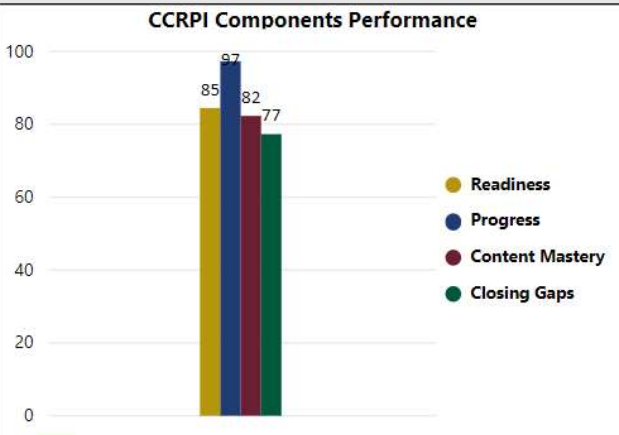

2017-2018

Scorecard- ES

School Name

Hillside Elementary School

All data presented on this profile come from the 2017-2018 school year

Climate Stars

87.20
CCRPI Score

5 ★★★★★

Readiness	Progress	Content Mastery	Closing Gaps
84.50	97.30	82.30	77.30

CSI School ?
N

Turnaround School ?
N