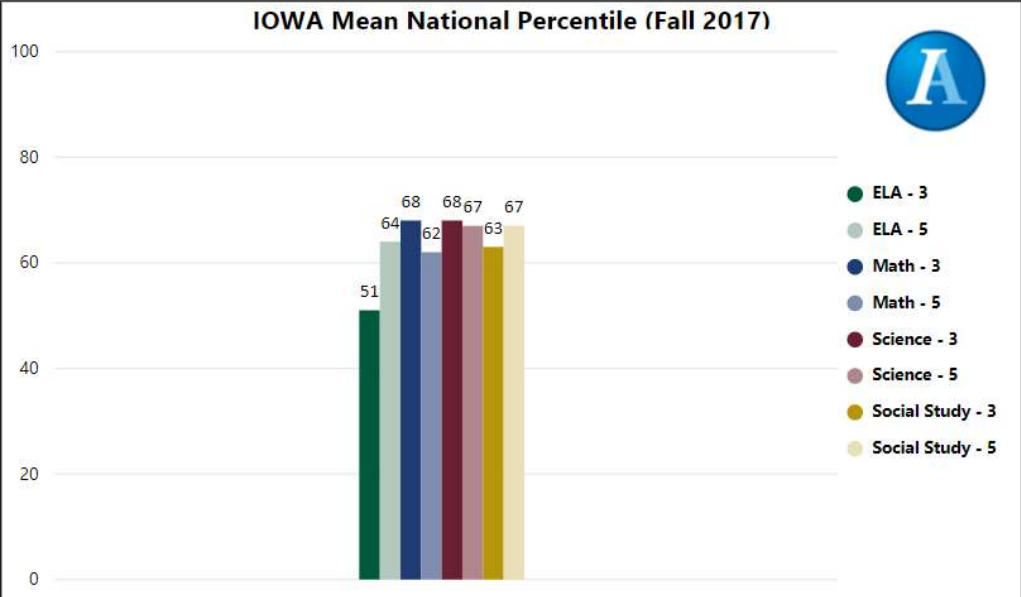

2017-2018

Scorecard- ES

School Name

Hillside Elementary School

All data presented on this profile come from the 2017-2018 school year

Climate Stars

87.20
CCRPI Score

5 ★★★★★

Readiness	Progress	Content Mastery	Closing Gaps
84.50	97.30	82.30	77.30