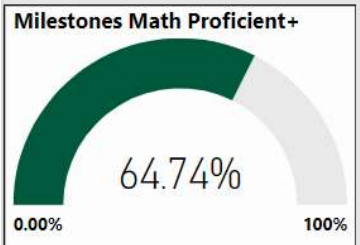

2017-2018

Scorecard- ES

School Name

Hillside Elementary School

All data presented on this profile come from the 2017-2018 school year

Climate Stars

87.20
CCRPI Score

5 ★★★★★

Readiness	Progress	Content Mastery	Closing Gaps
84.50	97.30	82.30	77.30