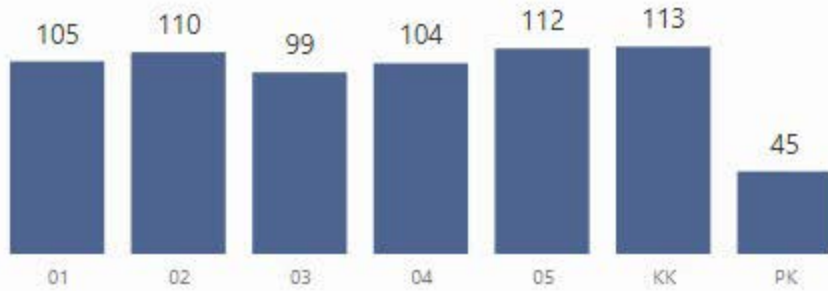

Number of Students

688

Students for Each Grade

Racial Composition

Ethnicity	Percentage	# of Students
Black	31.25%	215
Hispanic	30.96%	213
White	26.74%	184
Other	6.83%	47
Asian	4.22%	29

Mobility 2021

Turnaround School? 2019