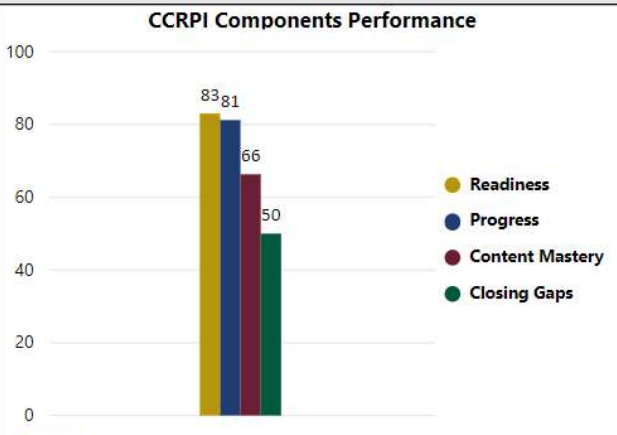

2017-2018

Scorecard- ES

School Name

High Point Elementary School

All data presented on this profile come from the 2017-2018 school year

Climate Stars

72.40
CCRPI Score

4 ★★★★★

Readiness	Progress	Content Mastery	Closing Gaps
83.00	81.20	66.30	50.00

CSI School ?

N

Turnaround School ?

N