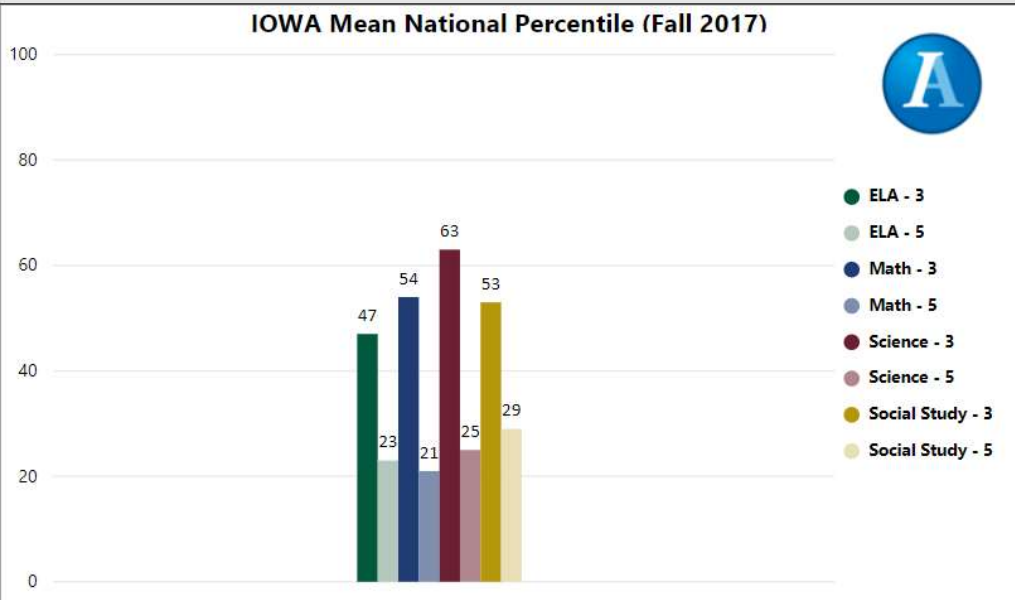

2017-2018

Scorecard- ES

School Name

High Point Elementary School

All data presented on this profile come from the 2017-2018 school year

Climate Stars

72.40
CCRPI Score

4 ★★★★★

Readiness	Progress	Content Mastery	Closing Gaps
83.00	81.20	66.30	50.00