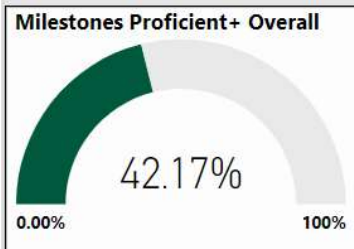

2017-2018

Scorecard- ES

School Name

High Point Elementary School

All data presented on this profile come from the 2017-2018 school year

Climate Stars

72.40
CCRPI Score

4 ★★★★★

Readiness	Progress	Content Mastery	Closing Gaps
83.00	81.20	66.30	50.00