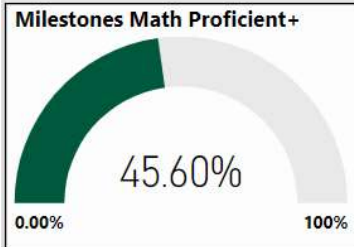

2017-2018

Scorecard- ES

School Name

High Point Elementary School

All data presented on this profile come from the 2017-2018 school year

Climate Stars

72.40
CCRPI Score

4 ★★★★★

Readiness	Progress	Content Mastery	Closing Gaps
83.00	81.20	66.30	50.00