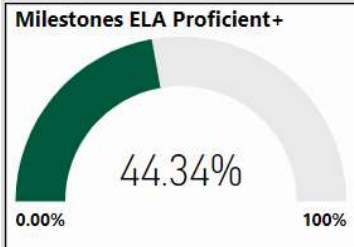

2017-2018

Scorecard- ES

School Name

High Point Elementary School

All data presented on this profile come from the 2017-2018 school year

Climate Stars

72.40
CCRPI Score

4 ★★★★★

Readiness	Progress	Content Mastery	Closing Gaps
83.00	81.20	66.30	50.00