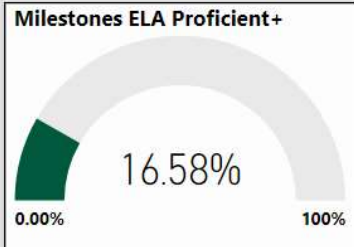

# Heritage Elementary School

All data presented on this profile come from the 2017-2018 school year

**Climate Stars**

**68.70**  
CCRPI Score

2 ★★★★★

Readiness	Progress	Content Mastery	Closing Gaps
62.00	79.80	44.50	100.00

CSI School ?  
**N**

Turnaround School ?  
**N**