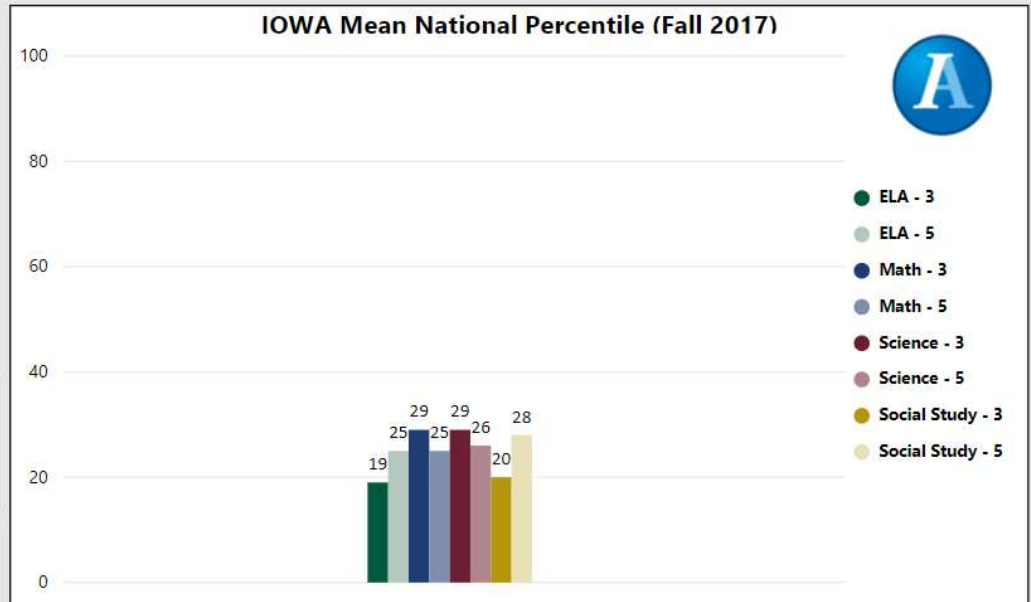

# Heritage Elementary School

All data presented on this profile come from the 2017-2018 school year

**Climate Stars**

**68.70**  
CCRPI Score

2 ★★★★★

Readiness	Progress	Content Mastery	Closing Gaps
62.00	79.80	44.50	100.00

CSI School ?  
**N**

Turnaround School ?  
**N**