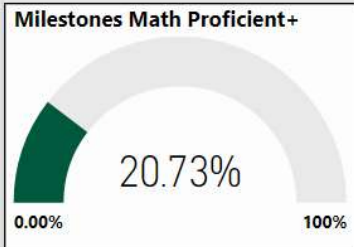

# Heritage Elementary School

All data presented on this profile come from the 2017-2018 school year

**Climate Stars**

**68.70**  
CCRPI Score

2 ★★★★★

Readiness	Progress	Content Mastery	Closing Gaps
62.00	79.80	44.50	100.00