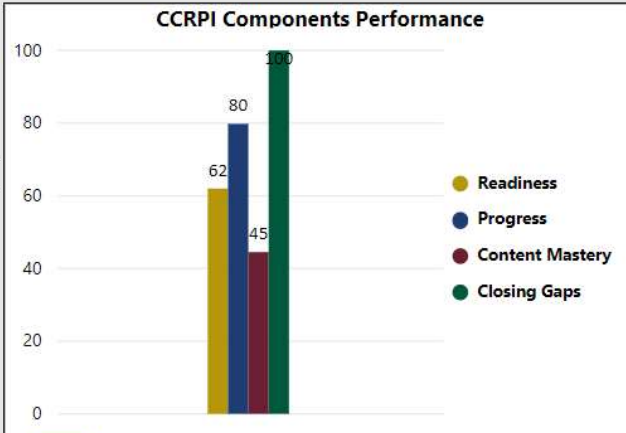

# Heritage Elementary School

All data presented on this profile come from the 2017-2018 school year

**Climate Stars**

**68.70**  
CCRPI Score

2 ★★★★★

Readiness	Progress	Content Mastery	Closing Gaps
62.00	79.80	44.50	100.00

CSI School ?  
**N**

Turnaround School ?  
**N**