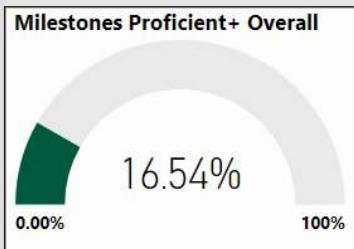

# Heritage Elementary School

All data presented on this profile come from the 2017-2018 school year

**Climate Stars**

**68.70**  
CCRPI Score

2 ★★★★★

Readiness	Progress	Content Mastery	Closing Gaps
62.00	79.80	44.50	100.00

CSI School ?  
**N**

Turnaround School ?  
**N**