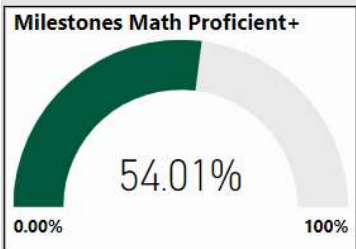

2017-2018

Scorecard- ES

School Name

Hembree Springs Elementary School

All data presented on this profile come from the 2017-2018 school year

Climate Stars

74.60
CCRPI Score

4 ★★★★★

Readiness	Progress	Content Mastery	Closing Gaps
85.90	75.50	72.80	60.70