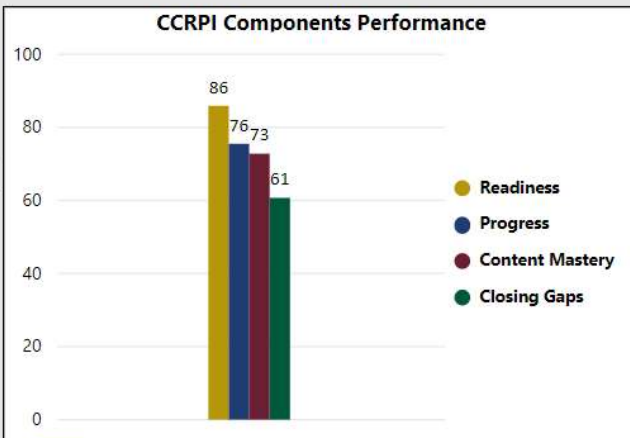

2017-2018

Scorecard- ES

School Name

Hembree Springs Elementary School

All data presented on this profile come from the 2017-2018 school year

Climate Stars

74.60
CCRPI Score

4 ★★★★★

Readiness	Progress	Content Mastery	Closing Gaps
85.90	75.50	72.80	60.70

CSI School ?
N

Turnaround School ?
N