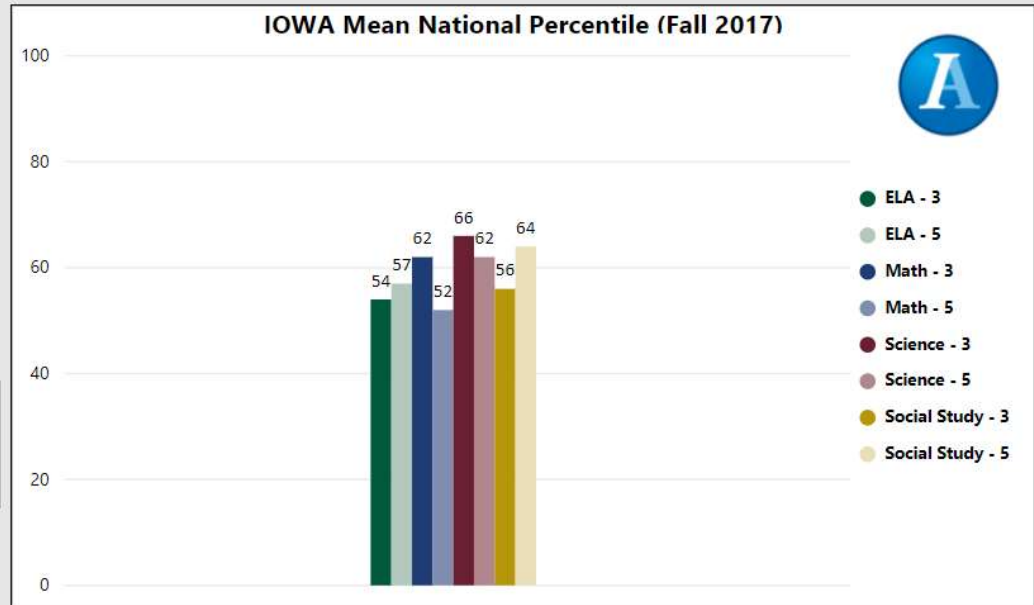

2017-2018

Scorecard- ES

School Name

Hembree Springs Elementary School

All data presented on this profile come from the 2017-2018 school year

Climate Stars

74.60
CCRPI Score

4 ★★★★★

Readiness	Progress	Content Mastery	Closing Gaps
85.90	75.50	72.80	60.70