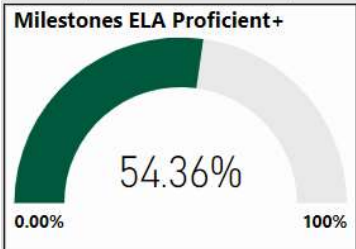

2017-2018

Scorecard- ES

School Name

Hembree Springs Elementary School

All data presented on this profile come from the 2017-2018 school year

Climate Stars

74.60
CCRPI Score

4 ★★★★★

Readiness	Progress	Content Mastery	Closing Gaps
85.90	75.50	72.80	60.70