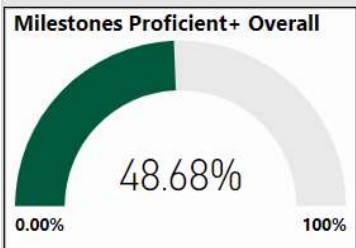

2017-2018

Scorecard- ES

School Name

Hembree Springs Elementary School

All data presented on this profile come from the 2017-2018 school year

Climate Stars

74.60
CCRPI Score

4 ★★★★★

Readiness	Progress	Content Mastery	Closing Gaps
85.90	75.50	72.80	60.70