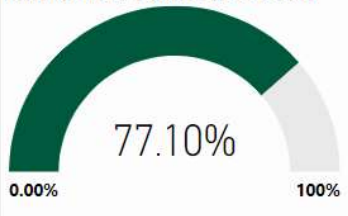

CCRPI Score

Readiness	Progress	Content Mastery	Closing Gaps
94.70	78.80	97.30	63.90

Milestones ELA Proficient+

Milestones Math Proficient+

Milestones Proficient+ Overall

CCRPI Components Performance

IOWA Mean National Percentile (Fall 2017)