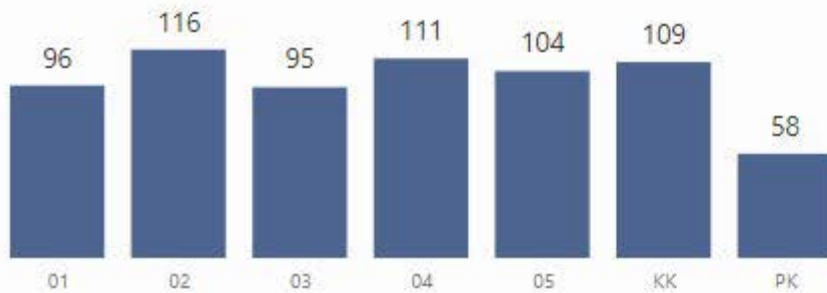

Heards Ferry Elementary School

Number of Students

684

Students for Each Grade

Racial Composition

Ethnicity	Percentage	# of Students
White	73.58%	506
Black	9.43%	62
Other	6.82%	47
Hispanic	6.10%	42
Asian	4.06%	27

Mobility 2021

Turnaround School? 2019

N

Stability 2021

CSI School? 2019

N

Program Enrollment