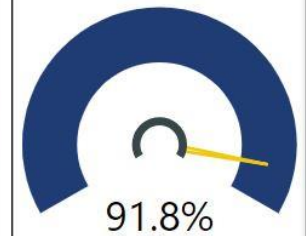

804

Racial Composition

| Ethnicity | Percentage | # of Students |
|-----------|------------|---------------|
| White | 76.00% | 611 |
| Black | 7.96% | 64 |
| Hispanic | 7.21% | 58 |
| Other | 5.47% | 44 |
| Asian | 3.36% | 27 |

Program Enrollment

Turnaround School? 2019

N

CSI School? 2019

N

Mobility 2019

Stability 2019

Milestones Proficient+ Overall-2019