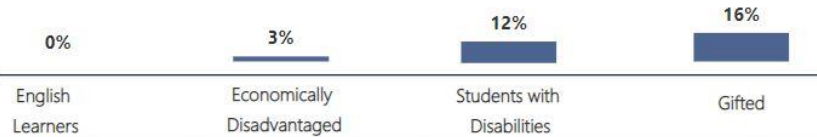

Number of Students

804

Racial Composition

Ethnicity	Percentage	# of Students
White	76.00%	611
Black	7.96%	64
Hispanic	7.21%	58
Other	5.47%	44
Asian	3.36%	27

Program Enrollment