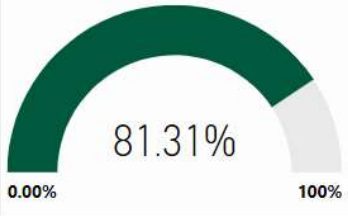

Milestones Math Proficient+