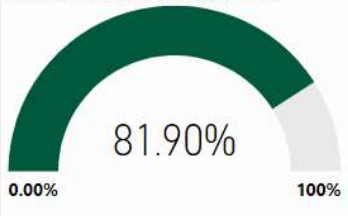

Climate Stars

85.30

5 ★★★★★

CCRPI Score

Readiness	Progress	Content Mastery	Closing Gaps
94.70	78.80	97.30	63.90

Milestones ELA Proficient+