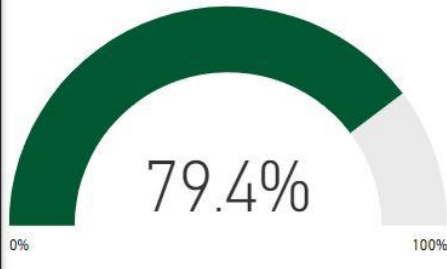

804

Racial Composition

| Ethnicity | Percentage | # of Students |
|-----------|------------|---------------|
| White | 76.00% | 611 |
| Black | 7.96% | 64 |
| Hispanic | 7.21% | 58 |
| Other | 5.47% | 44 |
| Asian | 3.36% | 27 |

Program Enrollment

Turnaround School? 2019

N

CSI School? 2019

N

Mobility 2019

Stability 2019

Milestones Proficient+ Overall-2019