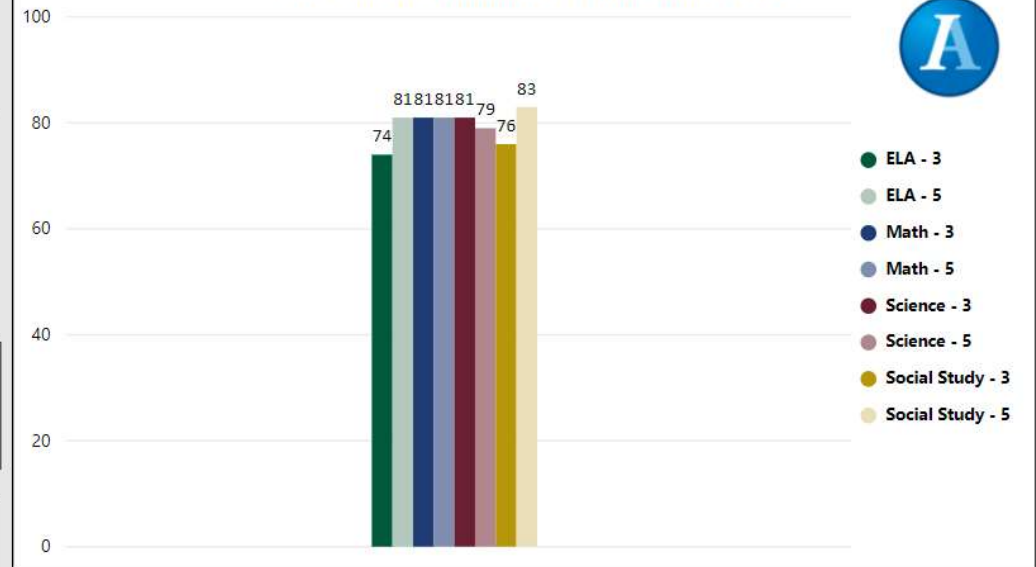

CCRPI Score

Readiness	Progress	Content Mastery	Closing Gaps
94.70	78.80	97.30	63.90

Milestones ELA Proficient+

Milestones Math Proficient+

Milestones Proficient+ Overall

CCRPI Components Performance

IOWA Mean National Percentile (Fall 2017)