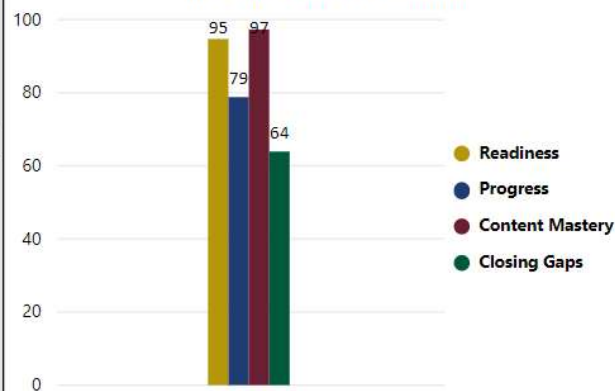

CCRPI Score

Readiness	Progress	Content Mastery	Closing Gaps
94.70	78.80	97.30	63.90

Milestones ELA Proficient+

Milestones Math Proficient+

Milestones Proficient+ Overall

CCRPI Components Performance

IOWA Mean National Percentile (Fall 2017)