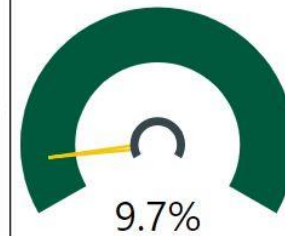

804

Racial Composition

| Ethnicity | Percentage | # of Students |
|-----------|------------|---------------|
| White | 76.00% | 611 |
| Black | 7.96% | 64 |
| Hispanic | 7.21% | 58 |
| Other | 5.47% | 44 |
| Asian | 3.36% | 27 |

Program Enrollment

Turnaround School? 2019

N

CSI School? 2019

N

Mobility 2019

Stability 2019

Milestones Proficient+ Overall-2019