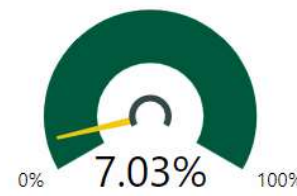

CSI School ?

N

Mobility