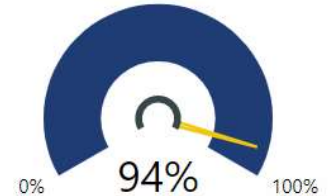

2017-2018

Scorecard- ES

School Name

Heards Ferry Elementary School

All data presented on this profile come from the 2017-2018 school year

Climate Stars

85.30

5 ★★★★★

CCRPI Score

Readiness	Progress	Content Mastery	Closing Gaps
94.70	78.80	97.30	63.90

Milestones ELA Proficient+

Milestones Math Proficient+

Milestones Proficient+ Overall

CSI School ?

N

Mobility

Stability

Turnaround School ?

N