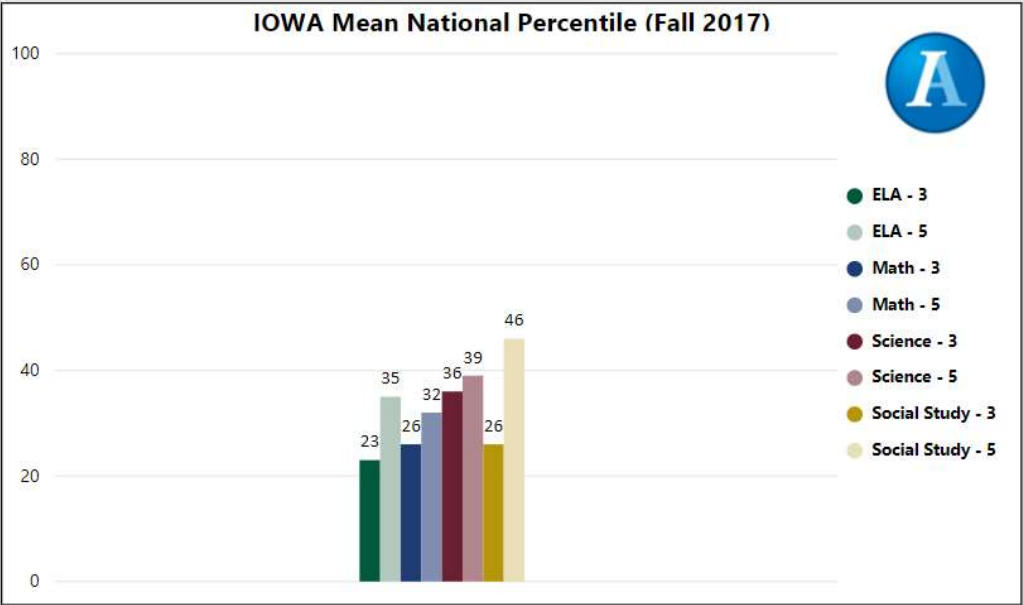

2017-2018

Scorecard- ES

School Name

Hapeville Elementary School

All data presented on this profile come from the 2017-2018 school year

Climate Stars

74.10
CCRPI Score

4 ★★★★★

Readiness	Progress	Content Mastery	Closing Gaps
73.60	89.00	48.80	90.90