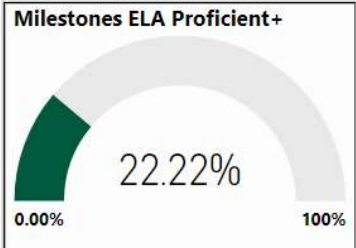

2017-2018

Scorecard- ES

School Name

Hapeville Elementary School

All data presented on this profile come from the 2017-2018 school year

Climate Stars

74.10
CCRPI Score

4 ★★★★★

Readiness	Progress	Content Mastery	Closing Gaps
73.60	89.00	48.80	90.90

CSI School ?

N

Turnaround School ?

N