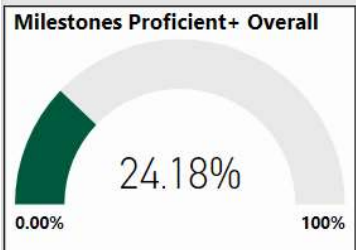

2017-2018

Scorecard- ES

School Name

Hapeville Elementary School

All data presented on this profile come from the 2017-2018 school year

Climate Stars

74.10
CCRPI Score

4 ★★★★★

Readiness	Progress	Content Mastery	Closing Gaps
73.60	89.00	48.80	90.90