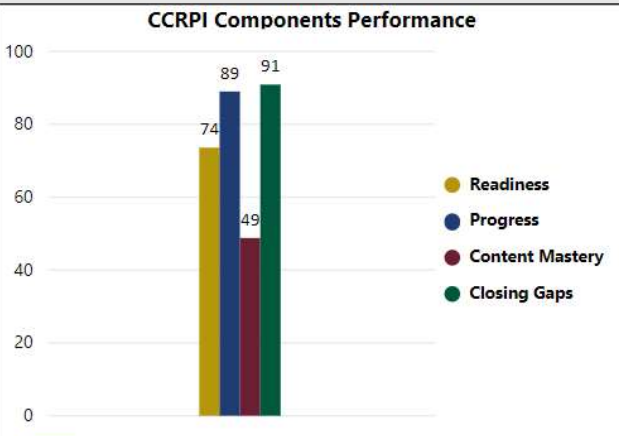

2017-2018

Scorecard- ES

School Name

Hapeville Elementary School

All data presented on this profile come from the 2017-2018 school year

Climate Stars

74.10
CCRPI Score

4 ★★★★★

Readiness	Progress	Content Mastery	Closing Gaps
73.60	89.00	48.80	90.90

CSI School ?

N

Turnaround School ?

N