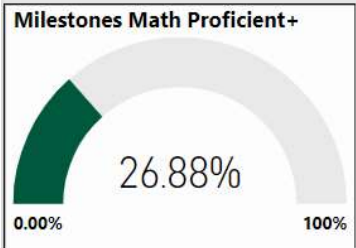

2017-2018

Scorecard- ES

School Name

Hapeville Elementary School

All data presented on this profile come from the 2017-2018 school year

Climate Stars

74.10
CCRPI Score

4 ★★★★★

Readiness	Progress	Content Mastery	Closing Gaps
73.60	89.00	48.80	90.90