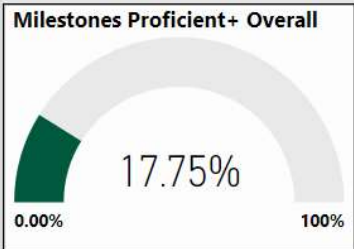

# Hamilton E. Holmes Elementary

All data presented on this profile come from the 2017-2018 school year

**Climate Stars**

**63.30**  
CCRPI Score

3 ★★★★★

Readiness	Progress	Content Mastery	Closing Gaps
71.30	81.90	37.80	60.00