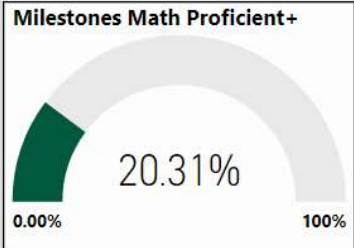

# Hamilton E. Holmes Elementary

All data presented on this profile come from the 2017-2018 school year

**Climate Stars**

**63.30**  
CCRPI Score

3 ★★★★★

Readiness	Progress	Content Mastery	Closing Gaps
71.30	81.90	37.80	60.00