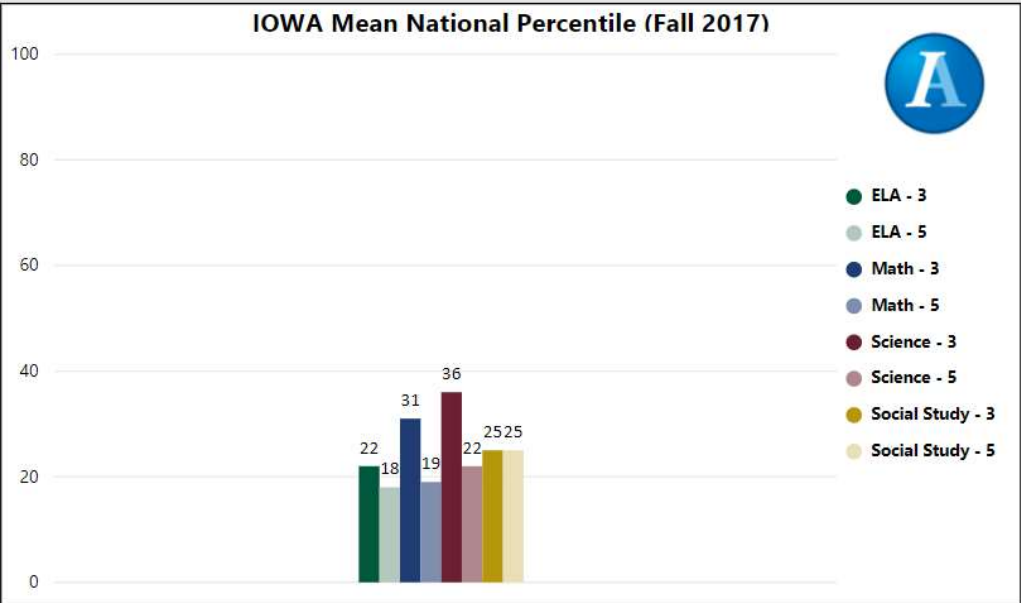

# Hamilton E. Holmes Elementary

All data presented on this profile come from the 2017-2018 school year

**Climate Stars**

**63.30**  
CCRPI Score

3 ★★★★★

Readiness	Progress	Content Mastery	Closing Gaps
71.30	81.90	37.80	60.00

CSI School ?  
**N**

Turnaround School ?  
**N**