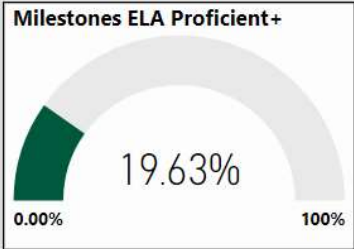

# Hamilton E. Holmes Elementary

All data presented on this profile come from the 2017-2018 school year

**Climate Stars**

**63.30**  
CCRPI Score

3 ★★★★★

Readiness	Progress	Content Mastery	Closing Gaps
71.30	81.90	37.80	60.00