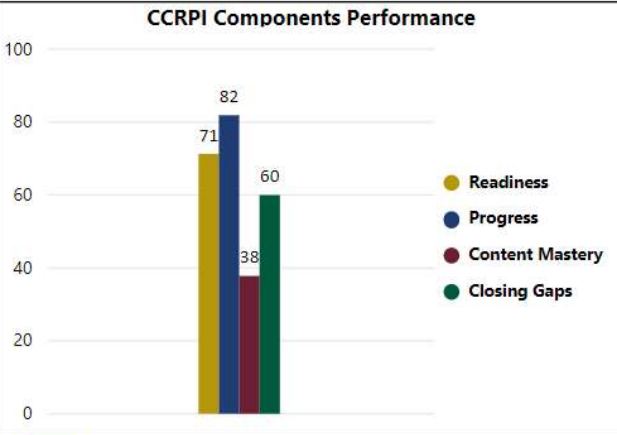

# Hamilton E. Holmes Elementary

All data presented on this profile come from the 2017-2018 school year

**Climate Stars**

**63.30**  
CCRPI Score

3 ★★★★★

Readiness	Progress	Content Mastery	Closing Gaps
71.30	81.90	37.80	60.00

CSI School ?  
**N**

Turnaround School ?  
**N**