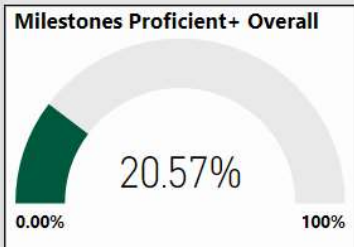

2017-2018

Scorecard- ES

School Name

Gullatt Elementary School

All data presented on this profile come from the 2017-2018 school year

Climate Stars

68.90
CCRPI Score

4 ★★★★★

Readiness	Progress	Content Mastery	Closing Gaps
71.80	77.50	41.40	100.00