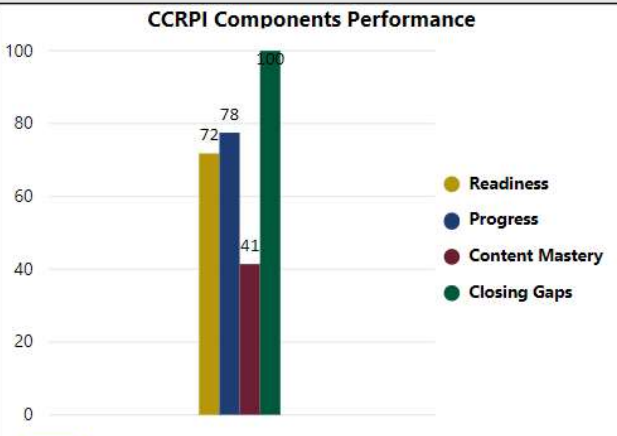

2017-2018

Scorecard- ES

School Name

Gullatt Elementary School

All data presented on this profile come from the 2017-2018 school year

Climate Stars

68.90
CCRPI Score

4 ★★★★★

Readiness	Progress	Content Mastery	Closing Gaps
71.80	77.50	41.40	100.00

CSI School ?
N

Turnaround School ?
N