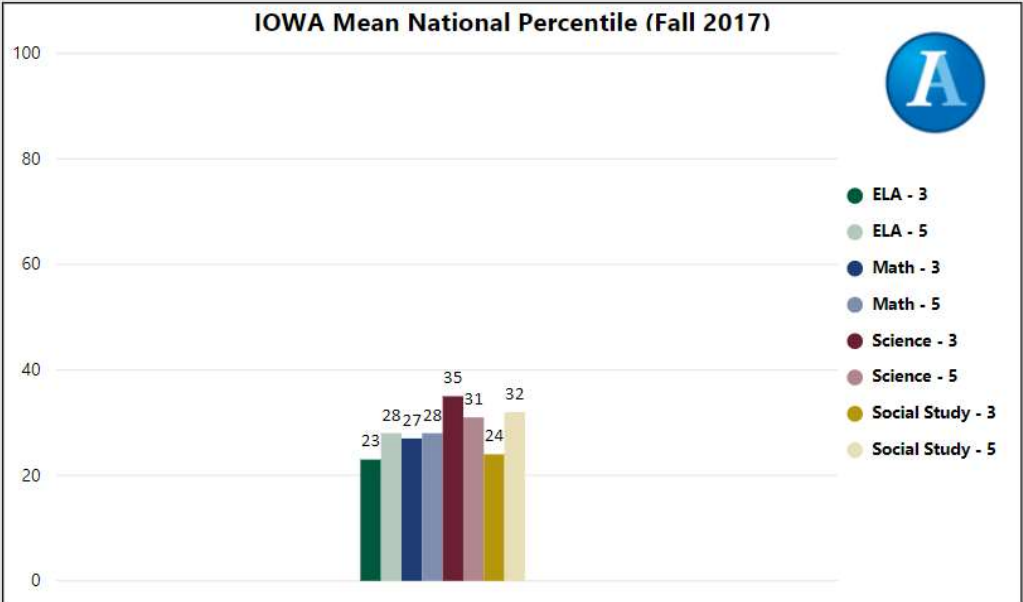

2017-2018

Scorecard- ES

School Name

Gullatt Elementary School

All data presented on this profile come from the 2017-2018 school year

Climate Stars

68.90
CCRPI Score

4 ★★★★★

Readiness	Progress	Content Mastery	Closing Gaps
71.80	77.50	41.40	100.00