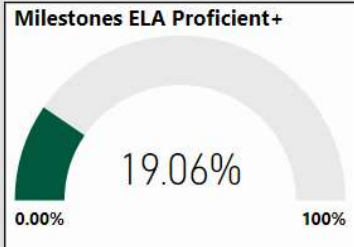

2017-2018

Scorecard- ES

School Name

Gullatt Elementary School

All data presented on this profile come from the 2017-2018 school year

Climate Stars

68.90
CCRPI Score

4 ★★★★★

Readiness	Progress	Content Mastery	Closing Gaps
71.80	77.50	41.40	100.00