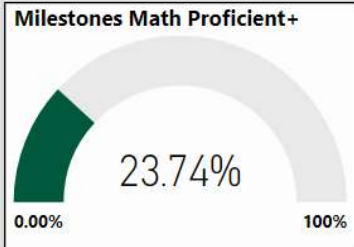

2017-2018

Scorecard- ES

School Name

Gullatt Elementary School

All data presented on this profile come from the 2017-2018 school year

Climate Stars

68.90
CCRPI Score

4 ★★★★★

Readiness	Progress	Content Mastery	Closing Gaps
71.80	77.50	41.40	100.00