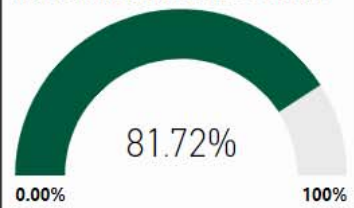

IOWA Mean National Percentile (Fall 2017)

Milestones ELA Proficient+

Milestones Math Proficient+

Milestones Proficient+ Overall

Readiness	Progress	Content Mastery	Closing Gaps
92.80	99.60	100.00	100.00

CCRPI Component Performance