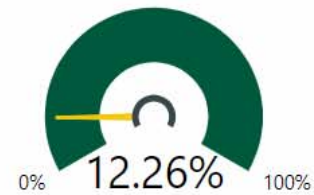

CSI School ?

N

Mobility