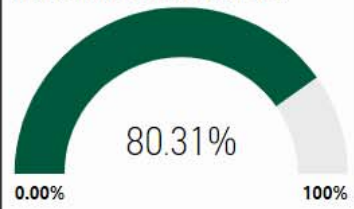

Milestones ELA Proficient+