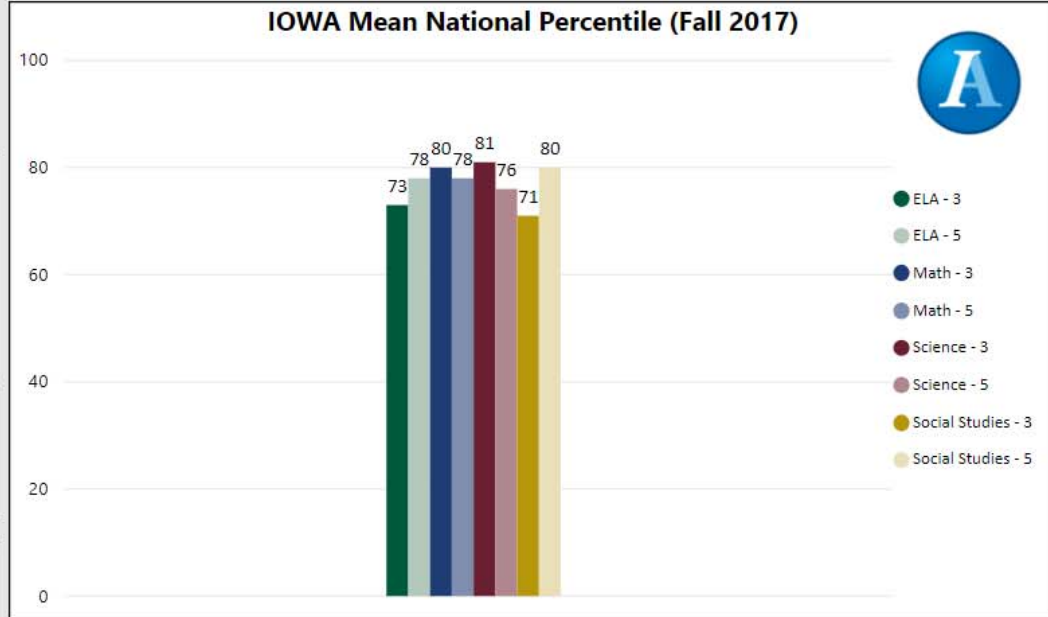

2017-2018

Scorecard- ES

School Name

Findley Oaks Elementary School

All data presented on this profile come from the 2017-2018 school year

Climate Star Rating

98.40

CCRPI Score

IOWA Mean National Percentile (Fall 2017)