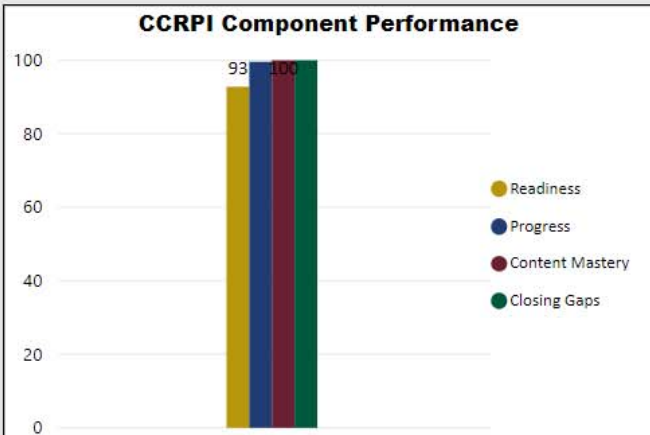

IOWA Mean National Percentile (Fall 2017)

Milestones ELA Proficient+

Milestones Math Proficient+

Milestones Proficient+ Overall

Readiness	Progress	Content Mastery	Closing Gaps
92.80	99.60	100.00	100.00

CCRPI Component Performance