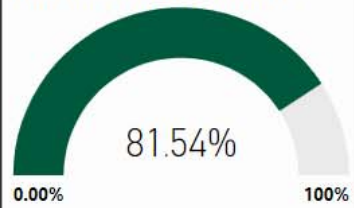

Milestones Math Proficient+