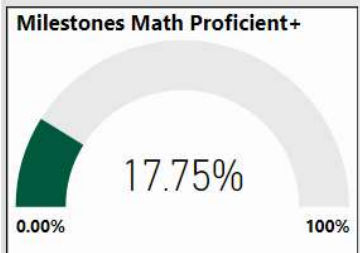

# Feldwood Elementary School

All data presented on this profile come from the 2017-2018 school year

**Climate Stars**

**48.70**  
CCRPI Score

3 ★★★★★

Readiness	Progress	Content Mastery	Closing Gaps
68.20	60.20	34.00	25.00