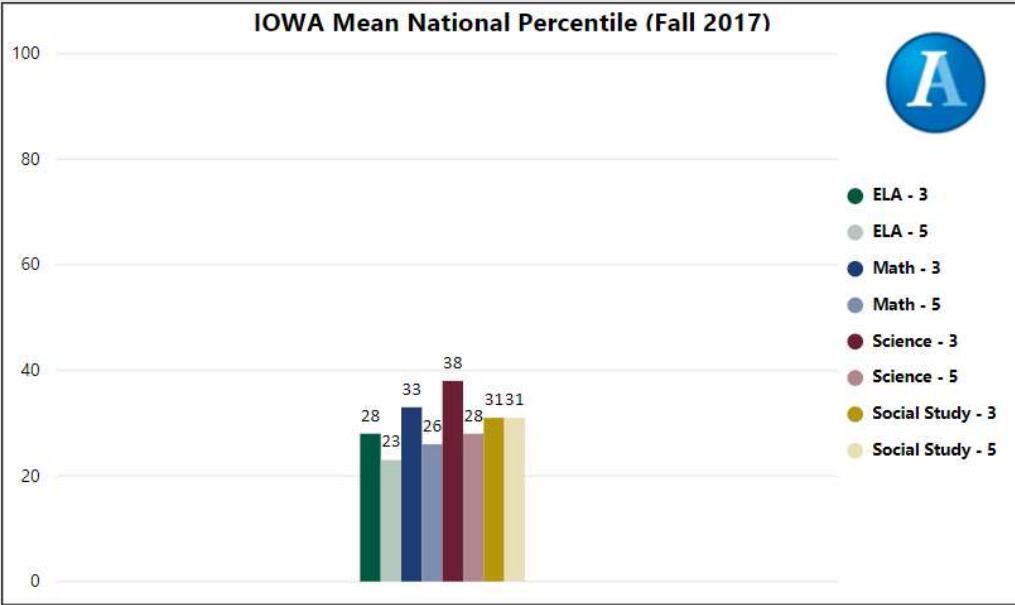

# Feldwood Elementary School

All data presented on this profile come from the 2017-2018 school year

**Climate Stars**

**48.70**  
CCRPI Score

3 ★★★★★

Readiness	Progress	Content Mastery	Closing Gaps
68.20	60.20	34.00	25.00