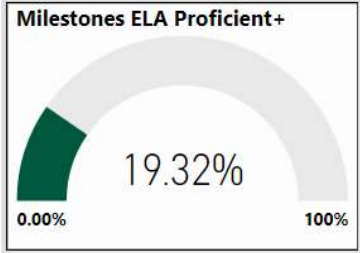

# Feldwood Elementary School

All data presented on this profile come from the 2017-2018 school year

**Climate Stars**

**48.70**  
CCRPI Score

3 ★★★★★

Readiness	Progress	Content Mastery	Closing Gaps
68.20	60.20	34.00	25.00