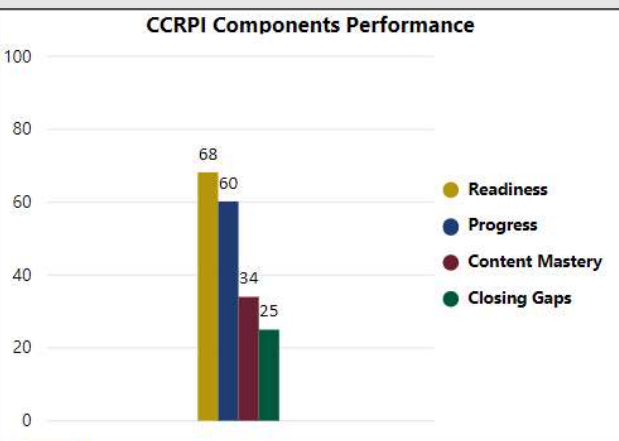

# Feldwood Elementary School

All data presented on this profile come from the 2017-2018 school year

**Climate Stars**

**48.70**  
CCRPI Score

3 ★★★★★

Readiness	Progress	Content Mastery	Closing Gaps
68.20	60.20	34.00	25.00

CSI School ?  
**Y**

Turnaround School ?  
**Y**