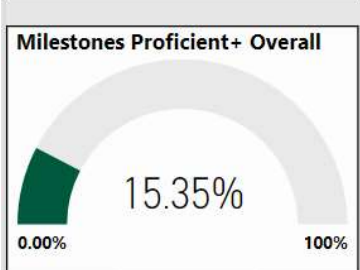

# Feldwood Elementary School

All data presented on this profile come from the 2017-2018 school year

**Climate Stars**

**48.70**  
CCRPI Score

3 ★★★★★

Readiness	Progress	Content Mastery	Closing Gaps
68.20	60.20	34.00	25.00