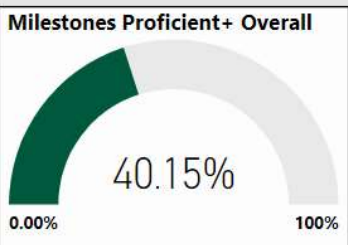

2017-2018

Scorecard- ES

School Name

Dunwoody Springs Elementary School

All data presented on this profile come from the 2017-2018 school year

Climate Stars

72.90
CCRPI Score

4 ★★★★★

Readiness	Progress	Content Mastery	Closing Gaps
81.70	84.30	66.20	47.90