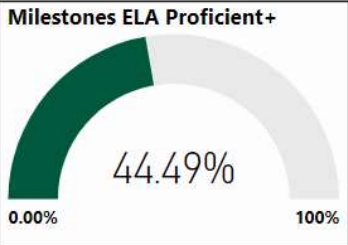

2017-2018

Scorecard- ES

School Name

Dunwoody Springs Elementary School

All data presented on this profile come from the 2017-2018 school year

Climate Stars

72.90
CCRPI Score

4 ★★★★★

Readiness	Progress	Content Mastery	Closing Gaps
81.70	84.30	66.20	47.90