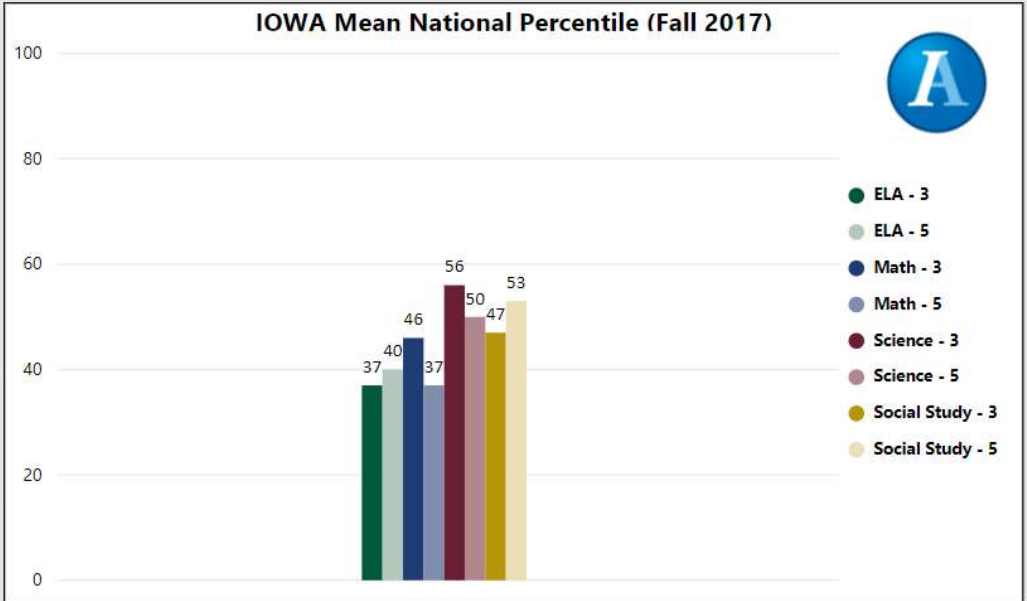

2017-2018

Scorecard- ES

School Name

Dunwoody Springs Elementary School

All data presented on this profile come from the 2017-2018 school year

Climate Stars

72.90
CCRPI Score

4 ★★★★★

Readiness	Progress	Content Mastery	Closing Gaps
81.70	84.30	66.20	47.90