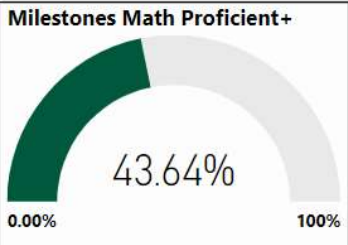

2017-2018

Scorecard- ES

School Name

Dunwoody Springs Elementary School

All data presented on this profile come from the 2017-2018 school year

Climate Stars

72.90
CCRPI Score

4 ★★★★★

Readiness	Progress	Content Mastery	Closing Gaps
81.70	84.30	66.20	47.90