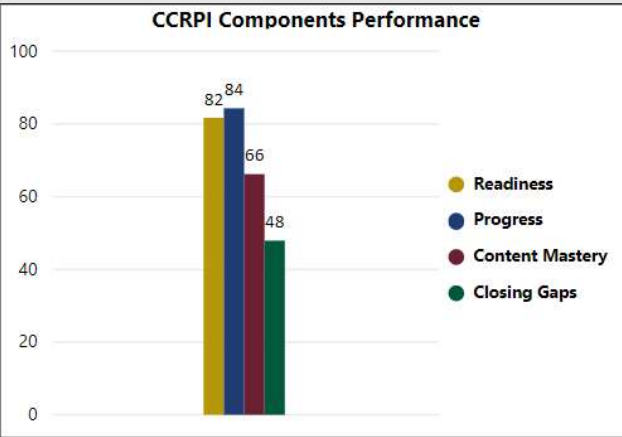

2017-2018

Scorecard- ES

School Name

Dunwoody Springs Elementary School

All data presented on this profile come from the 2017-2018 school year

Climate Stars

72.90
CCRPI Score

4 ★★★★★

Readiness	Progress	Content Mastery	Closing Gaps
81.70	84.30	66.20	47.90

CSI School ?
N

Turnaround School ?
N