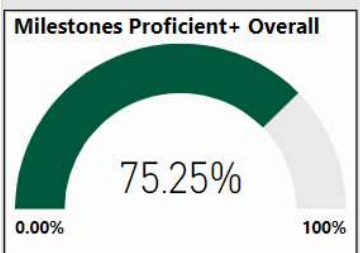

2017-2018

Scorecard- ES

School Name

Dolvin Elementary School

All data presented on this profile come from the 2017-2018 school year

Climate Stars

94.40
CCRPI Score

5 ★★★★★

Readiness	Progress	Content Mastery	Closing Gaps
92.80	90.80	96.90	100.00

CSI School ?

N

Turnaround School ?

N