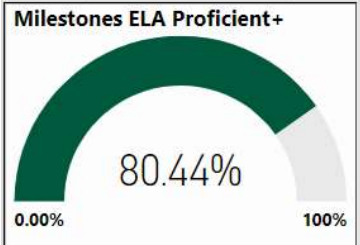

2017-2018

Scorecard- ES

School Name

Dolvin Elementary School

All data presented on this profile come from the 2017-2018 school year

Climate Stars

94.40
CCRPI Score

5 ★★★★★

Readiness	Progress	Content Mastery	Closing Gaps
92.80	90.80	96.90	100.00

CSI School ?

N

Turnaround School ?

N