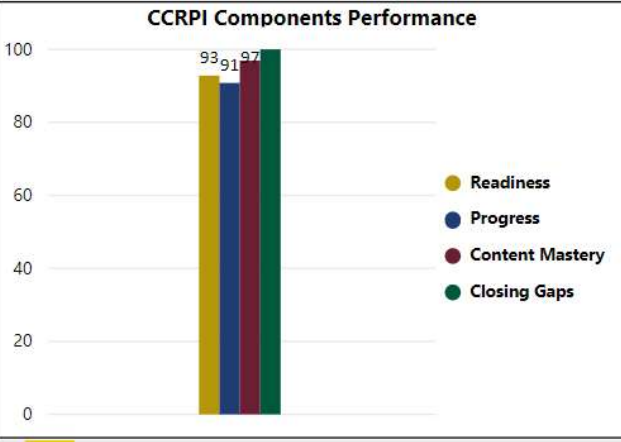

2017-2018

Scorecard- ES

School Name

Dolvin Elementary School

All data presented on this profile come from the 2017-2018 school year

Climate Stars

94.40
CCRPI Score

5 ★★★★★

Readiness	Progress	Content Mastery	Closing Gaps
92.80	90.80	96.90	100.00

CSI School ?

N

Turnaround School ?

N