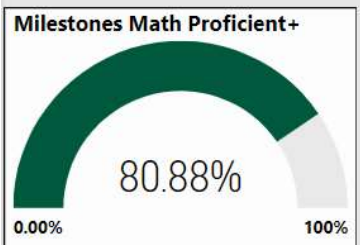

Climate Stars

94.40
CCRPI Score

5 ★★★★★

Readiness	Progress	Content Mastery	Closing Gaps
92.80	90.80	96.90	100.00