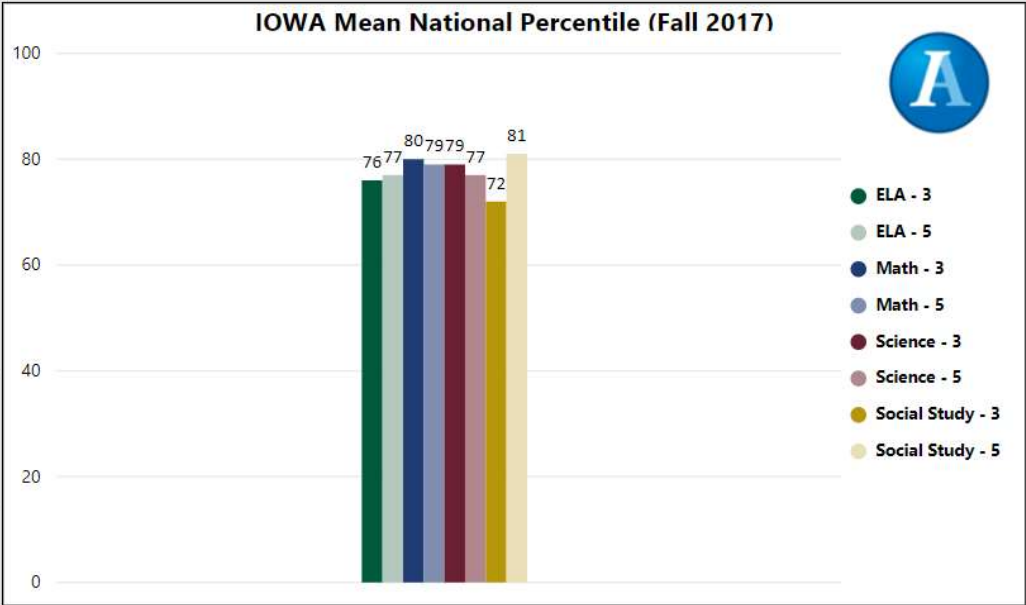

2017-2018

Scorecard- ES

School Name

Dolvin Elementary School

All data presented on this profile come from the 2017-2018 school year

Climate Stars

94.40
CCRPI Score

5 ★★★★★

Readiness	Progress	Content Mastery	Closing Gaps
92.80	90.80	96.90	100.00