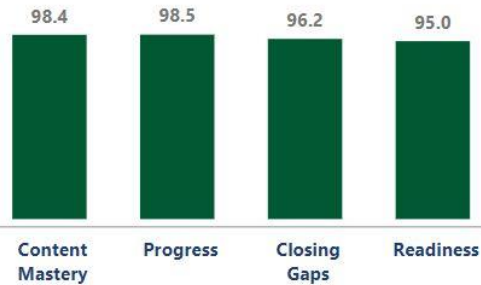

# Creek View Elementary School

CCRPI Score 2019

97.4

Climate Star Rating 2019

Financial Efficiency Star Rating 2018

CCRPI Component Performance 2019

Number of Students

922