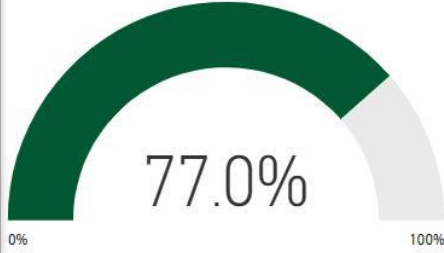

Milestones Proficient+ Overall-2019