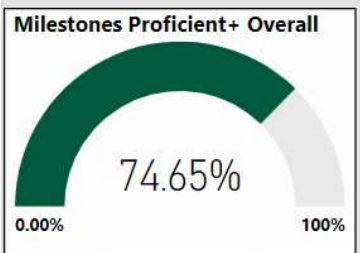

# Creek View Elementary School

All data presented on this profile come from the 2017-2018 school year

**Climate Stars**

**90.00**  
CCRPI Score

4 ★★★★★

Readiness	Progress	Content Mastery	Closing Gaps
91.20	82.50	99.60	86.50