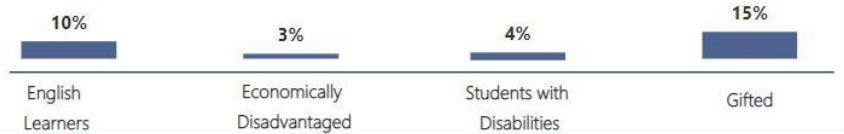

# Creek View Elementary School

CCRPI Score 2019

97.4

Climate Star Rating 2019

Financial Efficiency Star Rating 2018

CCRPI Component Performance 2019

Number of Students

922

Racial Composition

Ethnicity	Percentage	# of Students
Asian	53.47%	493
White	26.36%	243
Hispanic	7.70%	71
Black	6.62%	61
Other	5.86%	54

Program Enrollment

Milestones Proficient+ Overall-2019

Milestones Math Proficient+ 2019