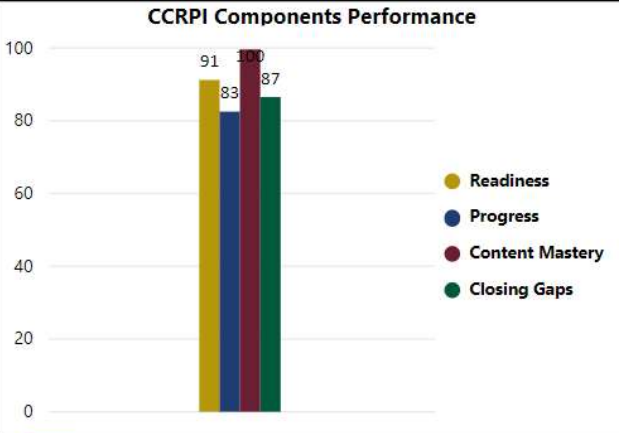

# Creek View Elementary School

All data presented on this profile come from the 2017-2018 school year

**Climate Stars**

**90.00**  
CCRPI Score

4 ★★★★★

Readiness	Progress	Content Mastery	Closing Gaps
91.20	82.50	99.60	86.50

CSI School ?

**N**

Turnaround School ?

**N**