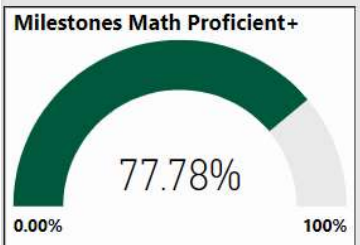

# Creek View Elementary School

All data presented on this profile come from the 2017-2018 school year

**Climate Stars**

**90.00**  
CCRPI Score

4 ★★★★★

Readiness	Progress	Content Mastery	Closing Gaps
91.20	82.50	99.60	86.50