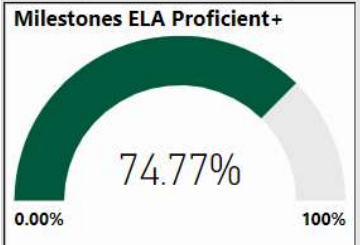

# Creek View Elementary School

All data presented on this profile come from the 2017-2018 school year

**Climate Stars**

**90.00**  
CCRPI Score

4 ★★★★★

Readiness	Progress	Content Mastery	Closing Gaps
91.20	82.50	99.60	86.50

CSI School ?

**N**

Turnaround School ?

**N**