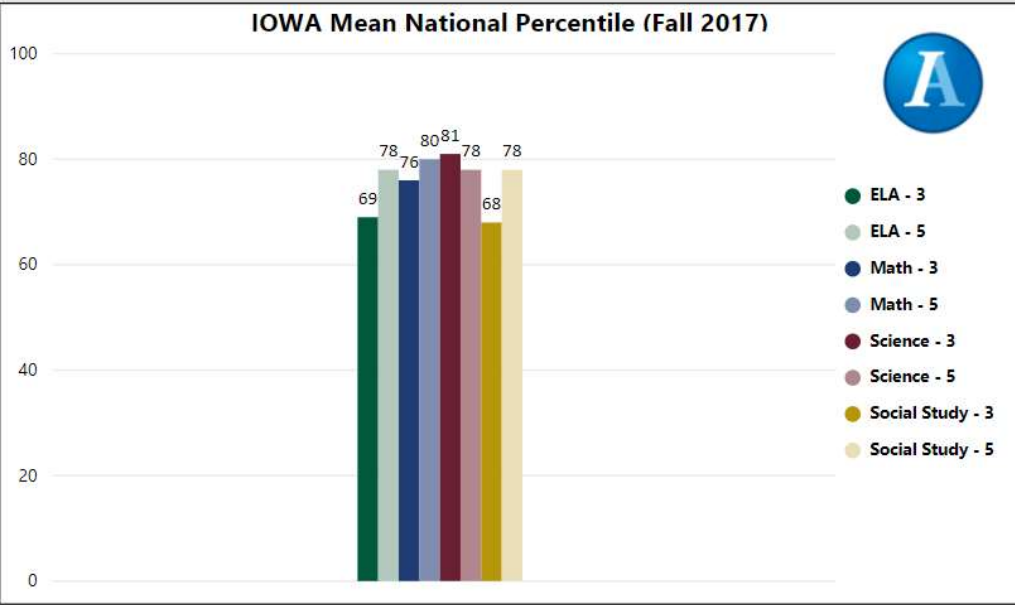

# Creek View Elementary School

All data presented on this profile come from the 2017-2018 school year

**Climate Stars**

**90.00**  
CCRPI Score

4 ★★★★★

Readiness	Progress	Content Mastery	Closing Gaps
91.20	82.50	99.60	86.50

CSI School ?

**N**

Turnaround School ?

**N**