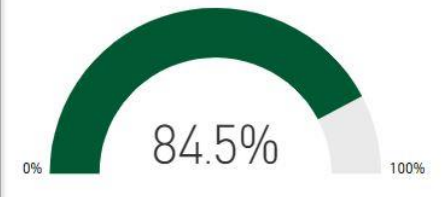

Racial Composition

Ethnicity	Percentage	# of Students
Asian	53.47%	493
White	26.36%	243
Hispanic	7.70%	71
Black	6.62%	61
Other	5.86%	54

Program Enrollment

Milestones Proficient+ Overall-2019

Milestones Math Proficient+ 2019