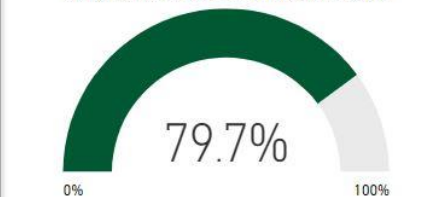

Milestones ELA Proficient+ 2019