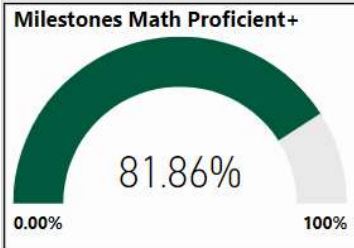

# Crabapple Crossing Elementary School

All data presented on this profile come from the 2017-2018 school year

**Climate Stars**

**93.90**  
CCRPI Score

5 ★★★★★

Readiness	Progress	Content Mastery	Closing Gaps
94.80	91.50	99.30	87.50