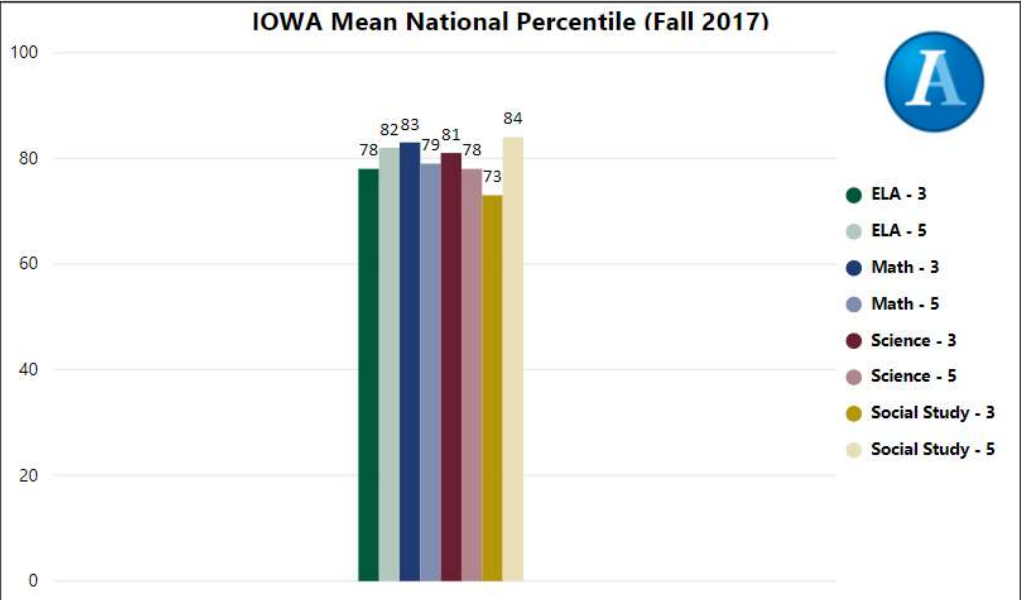

# Crabapple Crossing Elementary School

All data presented on this profile come from the 2017-2018 school year

**Climate Stars**

**93.90**  
CCRPI Score

5 ★★★★★

Readiness	Progress	Content Mastery	Closing Gaps
94.80	91.50	99.30	87.50

CSI School ?

**N**

Turnaround School ?

**N**