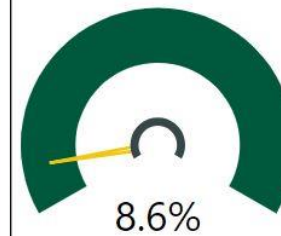

744

Racial Composition

Ethnicity	Percentage	# of Students
White	65.19%	485
Asian	16.53%	123
Hispanic	9.14%	68
Other	5.24%	39
Black	3.90%	29

Program Enrollment

Turnaround School? 2019

N

CSI School? 2019

N

Milestones Proficient+ Overall-2019

Milestones Math Proficient+ 2019

Milestones ELA Proficient+ 2019

Mobility 2019

Stability 2019