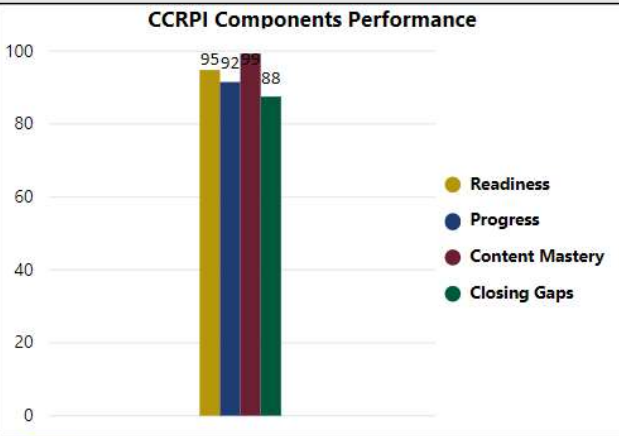

# Crabapple Crossing Elementary School

All data presented on this profile come from the 2017-2018 school year

**Climate Stars**

**93.90**  
CCRPI Score

5 ★★★★★

Readiness	Progress	Content Mastery	Closing Gaps
94.80	91.50	99.30	87.50

CSI School ?

**N**

Turnaround School ?

**N**