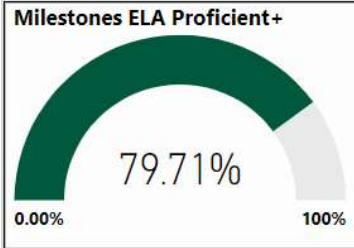

# Crabapple Crossing Elementary School

All data presented on this profile come from the 2017-2018 school year

**Climate Stars**

**93.90**  
CCRPI Score

5 ★★★★★

Readiness	Progress	Content Mastery	Closing Gaps
94.80	91.50	99.30	87.50

CSI School ?

**N**

Turnaround School ?

**N**