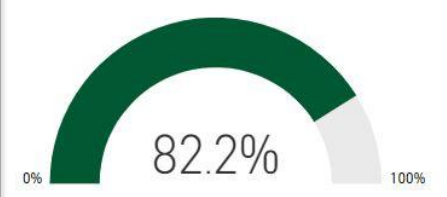

744

Racial Composition

Ethnicity	Percentage	# of Students
White	65.19%	485
Asian	16.53%	123
Hispanic	9.14%	68
Other	5.24%	39
Black	3.90%	29

Program Enrollment

Turnaround School? 2019

N

CSI School? 2019

N

Milestones Proficient+ Overall-2019

Milestones Math Proficient+ 2019

Milestones ELA Proficient+ 2019

Mobility 2019

Stability 2019