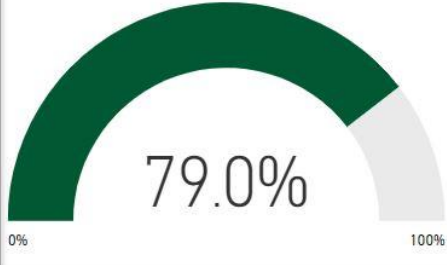

School Name

Crabapple Crossing Elementary School

CCRPI Score 2019

93.1

Climate Star Rating 2019

Financial Efficiency Star Rating 2018

CCRPI Component Performance 2019

Number of Students

744

Racial Composition

Ethnicity	Percentage	# of Students
White	65.19%	485
Asian	16.53%	123
Hispanic	9.14%	68
Other	5.24%	39
Black	3.90%	29

Program Enrollment

Turnaround School? 2019

N

CSI School? 2019

N

Milestones Proficient+ Overall-2019

Milestones Math Proficient+ 2019

Milestones ELA Proficient+ 2019

Mobility 2019

Stability 2019