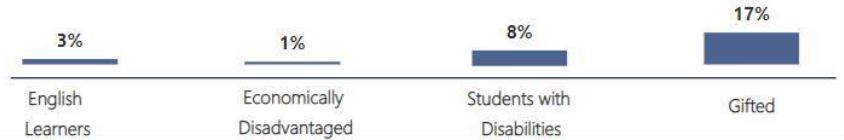

School Name

Crabapple Crossing Elementary School

CCRPI Score 2019

93.1

Climate Star Rating 2019

Financial Efficiency Star Rating 2018

CCRPI Component Performance 2019

Number of Students

744

Racial Composition

Ethnicity	Percentage	# of Students
White	65.19%	485
Asian	16.53%	123
Hispanic	9.14%	68
Other	5.24%	39
Black	3.90%	29

Program Enrollment

Turnaround School? 2019

N

CSI School? 2019

N