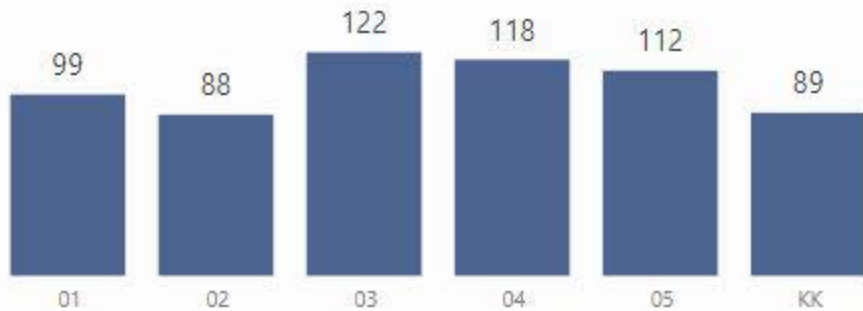

Crabapple Crossing Elementary School

Number of Students

628

Students for Each Grade

Racial Composition

Ethnicity	Percentage	# of Students
White	66.40%	417
Asian	14.49%	91
Other	7.80%	49
Hispanic	7.01%	44
Black	4.30%	27

Mobility 2021

Turnaround School? 2019

N

Stability 2021

CSI School? 2019

N

Program Enrollment