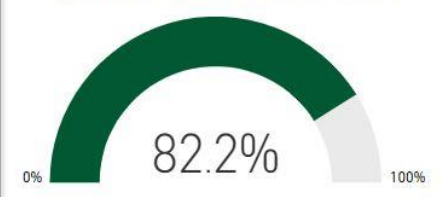

744

Racial Composition

Ethnicity	Percentage	# of Students
White	65.19%	485
Asian	16.53%	123
Hispanic	9.14%	68
Other	5.24%	39
Black	3.90%	29

Program Enrollment

Turnaround School? 2019

N

CSI School? 2019

N

Milestones Proficient+ Overall-2019

Milestones Math Proficient+ 2019

Milestones ELA Proficient+ 2019

Mobility 2019

Stability 2019