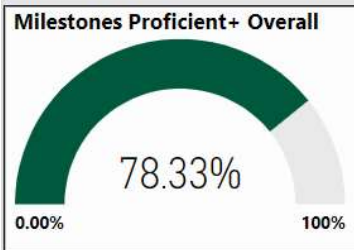

# Crabapple Crossing Elementary School

All data presented on this profile come from the 2017-2018 school year

**Climate Stars**

**93.90**  
CCRPI Score

5 ★★★★★

Readiness	Progress	Content Mastery	Closing Gaps
94.80	91.50	99.30	87.50