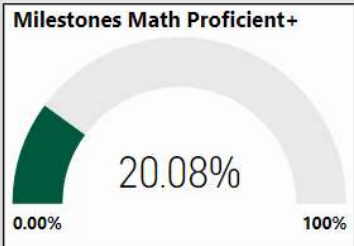

# Conley Hills Elementary School

All data presented on this profile come from the 2017-2018 school year

**Climate Stars**

**66.70**  
CCRPI Score

3 ★★★★★

Readiness	Progress	Content Mastery	Closing Gaps
67.60	81.20	39.40	86.40