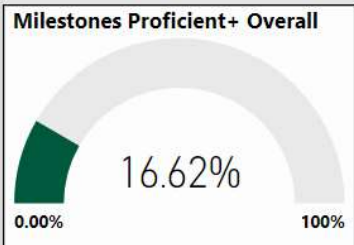

# Conley Hills Elementary School

All data presented on this profile come from the 2017-2018 school year

**Climate Stars**

**66.70**  
CCRPI Score

3 ★★★★★

Readiness	Progress	Content Mastery	Closing Gaps
67.60	81.20	39.40	86.40

CSI School ?  
**N**

Turnaround School ?  
**N**