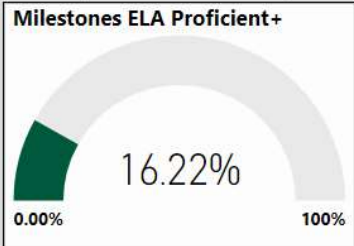

# Conley Hills Elementary School

All data presented on this profile come from the 2017-2018 school year

**Climate Stars**

**66.70**  
CCRPI Score

3 ★★★★★

Readiness	Progress	Content Mastery	Closing Gaps
67.60	81.20	39.40	86.40

CSI School ?  
**N**

Turnaround School ?  
**N**