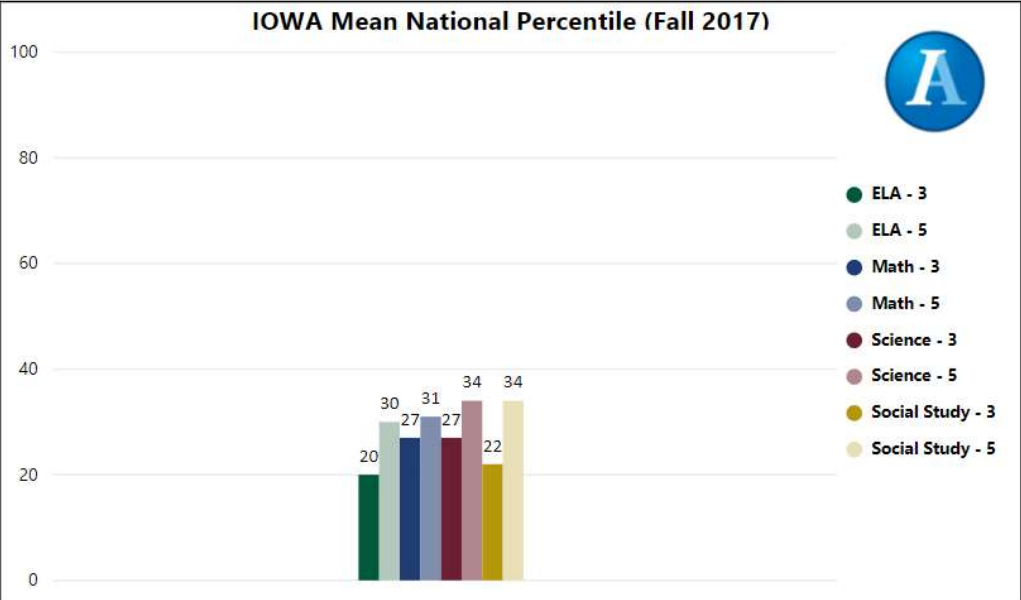

# Conley Hills Elementary School

All data presented on this profile come from the 2017-2018 school year

**Climate Stars**

**66.70**  
CCRPI Score

3 ★★★★★

Readiness	Progress	Content Mastery	Closing Gaps
67.60	81.20	39.40	86.40

CSI School ?  
**N**

Turnaround School ?  
**N**