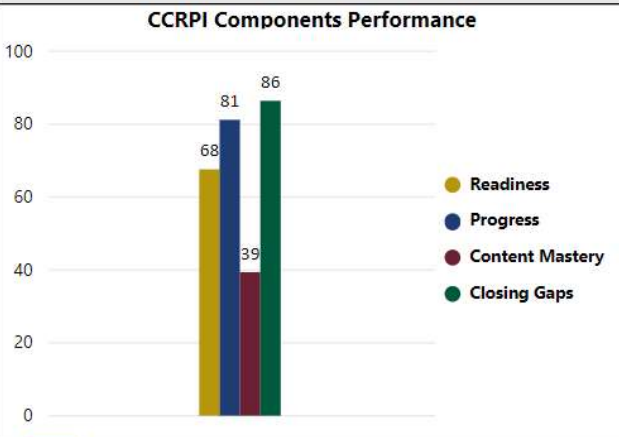

# Conley Hills Elementary School

All data presented on this profile come from the 2017-2018 school year

**Climate Stars**

**66.70**  
CCRPI Score

3 ★★★★★

Readiness	Progress	Content Mastery	Closing Gaps
67.60	81.20	39.40	86.40

CSI School ?  
**N**

Turnaround School ?  
**N**