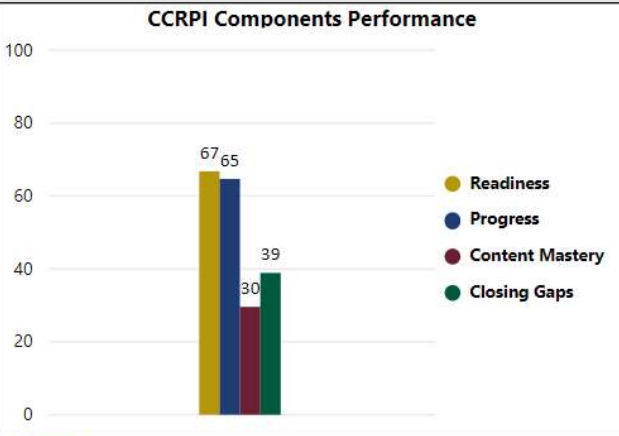

2017-2018

Scorecard- ES

School Name

College Park Elementary

All data presented on this profile come from the 2017-2018 school year

Climate Stars

50.70
CCRPI Score

3 ★★★★★

Readiness	Progress	Content Mastery	Closing Gaps
66.80	64.70	29.60	38.90

CSI School ?

Y

Turnaround School ?

Y