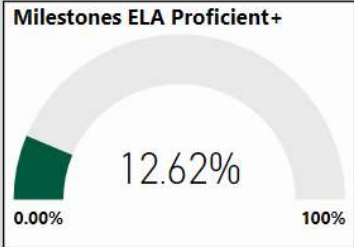

2017-2018

Scorecard- ES

School Name

College Park Elementary

All data presented on this profile come from the 2017-2018 school year

Climate Stars

50.70
CCRPI Score

3 ★★★★★

Readiness	Progress	Content Mastery	Closing Gaps
66.80	64.70	29.60	38.90

CSI School ?

Y

Turnaround School ?

Y