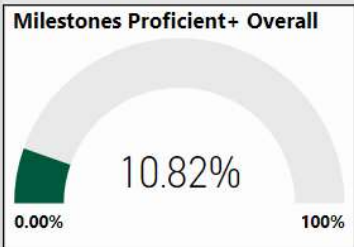

2017-2018

Scorecard- ES

School Name

College Park Elementary

All data presented on this profile come from the 2017-2018 school year

Climate Stars

50.70
CCRPI Score

3 ★★★★★

Readiness	Progress	Content Mastery	Closing Gaps
66.80	64.70	29.60	38.90

CSI School ?

Y

Turnaround School ?

Y