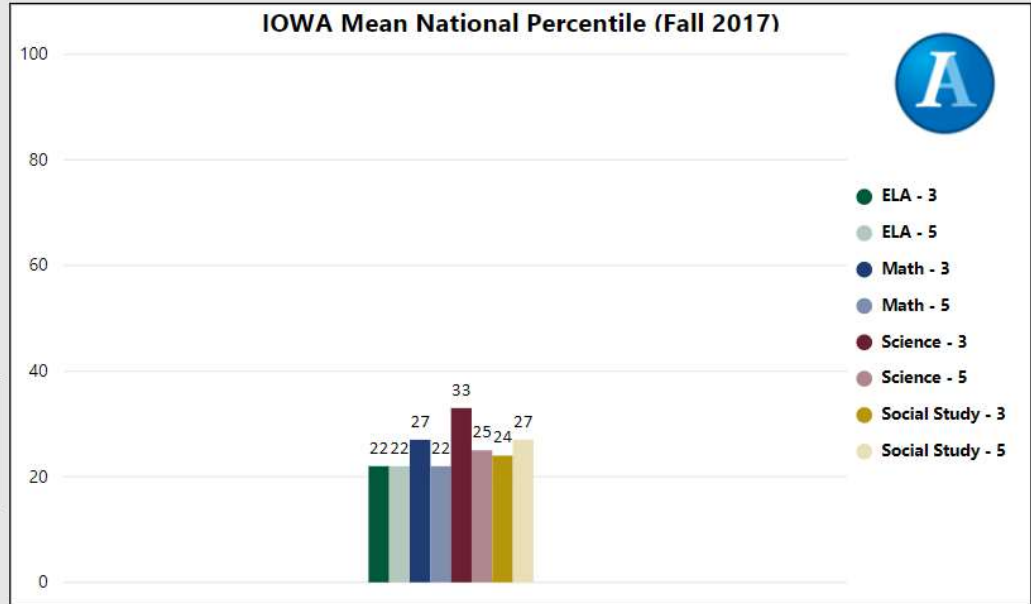

2017-2018

Scorecard- ES

School Name

College Park Elementary

All data presented on this profile come from the 2017-2018 school year

Climate Stars

50.70
CCRPI Score

3 ★★★★★

Readiness	Progress	Content Mastery	Closing Gaps
66.80	64.70	29.60	38.90