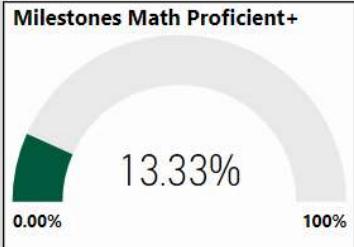

2017-2018

Scorecard- ES

School Name

College Park Elementary

All data presented on this profile come from the 2017-2018 school year

Climate Stars

50.70
CCRPI Score

3 ★★★★★

Readiness	Progress	Content Mastery	Closing Gaps
66.80	64.70	29.60	38.90